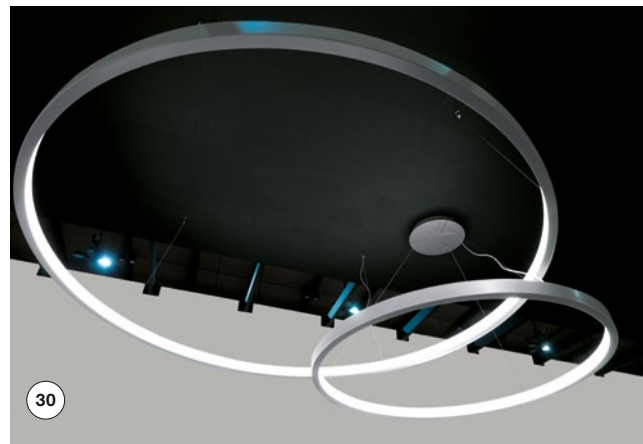

14

15

16

17

martinelli luce®

CIRCULAR POL XXL

EMILIANA MARTINELLI, 2009 - 2013

2057/XXL/DIM/L/1/B1 Ø 350 480W LED 54.000lm 3000K
2057/DIM/L/1/B1 Ø 150 150W LED 10.000lm 3000K
● dimmable Push/Dali