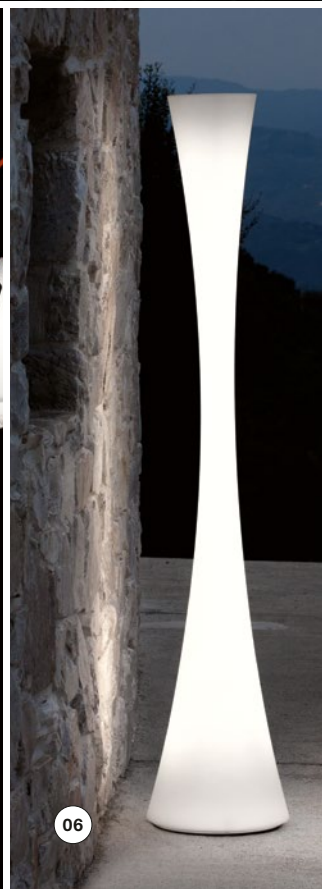

01. MAMBA Emiliana Martinelli, 2017

40020/BI Ø10 L 77 60° 25W LED 3000lm 3000K
40053/BI Ø10 L 35 90° 12,5W LED 1500lm 3000K
40021/BI Ø10 L 70 120° 25W LED 3000lm 3000K
40022/BI Ø10 L 88 25W LED 3000lm 3000K
 dimmable Push