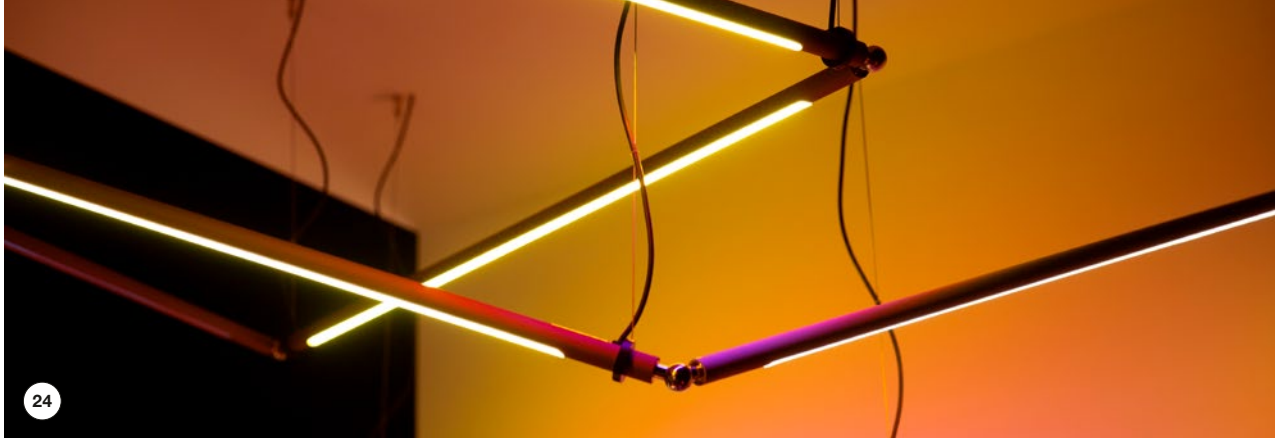

14

15

16

17

martinelli luce®

CIRCULAR POL XXL

EMILIANA MARTINELLI, 2009 - 2013

2057/XXL/DIM/L/1/B1 Ø 350 480W LED 54.000lm 3000K
2057/DIM/L/1/B1 Ø 150 150W LED 10.000lm 3000K
● dimmable Push/Dali