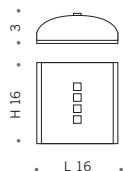

Art. 46.65

Lampada da parete con diffusore in extrachiaro satinato, decorato con fusioni in vetro e disponibile in cinque versioni: ambra, blu, verde, multicolour, neutro. Struttura in metallo verniciato bianco chiusa nel perimetro. Ideale per piccoli punti luce. Lampadina inclusa.

Wall lamp with an extra-clear satin finish diffuser, decorated with fused coloured glass inserts available in a choice of 5 colours: amber, blue, green, multicolour and neutral. Metal white paint finish frame seals the entire fixture. Ideal solution as a small lighting fixture. Light bulb included.

1 G9 60W max 230V

IP20 CE