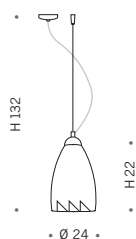

Art. 59.71

Diffusore in cristallo satinato bianco decorato con sei fusioni di vetro disponibile nei colori: multicolour oppure blu e azzurro (vedi foto). Struttura cromata munita di distanziatore a soffitto.

White satin finish crystal diffuser decorated with six fused glass inserts available in: multicolour or blue and light blue (see photo). Chrome plated fixture supplied with ceiling rose for swag hanging.

☉ 1 E27 75W max 230V
☉ 1 E27 23W max 230V

IP21 □ ▽ CE