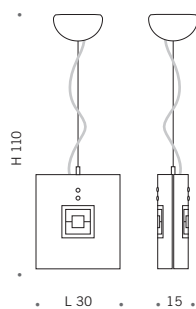

Art. 46.71

Lampada a sospensione. Due vetri in extrachiaro satinato decorati con fusione di vetro colorato. Lunghezza del cavo d'acciaio facilmente regolabile nella sua altezza. Finiture: finalini cromati. Rosone a mezza sfera cromato. Portalampane in metallo.

Pendant lamp. Two extra-clear satin finish glass panels with fused coloured glass inserts. Easy to adjust length of steel cable. Finish accessories: Chrome screw fasteners. Chrome plated semi-spherical ceiling rose. Metal bulb holder.

☉ 1 E27 100W max 230V

☉ 1 E27 23W max 230V

IP20 Classe I ⚡ CE