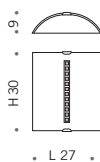

Art. 46.60

Lampada da parete.

Diffusore in vetro extrachiaro satinato decorato con fusione di vetro colorato.
Finiture: Finalini in metallo cromato.
Struttura in metallo verniciato bianco.
Portalampane in ceramica.

Wall lamp. Extra-clear satin finish glass diffuser with with fused coloured glass inserts. Finish accessories: chrome plated metal screw fasteners. White paint finish metal frame. Ceramic bulb holder.

☉ 2 E27 75W max 230V

IP20 Classe I ∇ CE