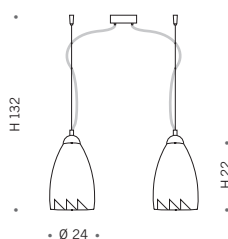

Art. 59.72

Due diffusori in cristallo satinato bianco decorati con sei fusioni di vetro disponibili nei colori: multicolour oppure blu e azzurro (vedi foto). Struttura cromata munita di distanziatore a soffitto.

Two white satin finish crystal diffusers decorated with six fused glass inserts available in: multicolour or blue and light blue (see photo). Chrome plated fixture supplied with ceiling rose for swag hanging.

☉ 2 E27 75W max 230V
☉ 2 E27 23W max 230V

IP21 □ ▽ CE