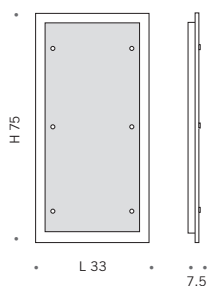

Art. 52.63

Vetro diffusore extrachiaro temperato decorato sabbiato con fascia lucida. La lampada viene dotata di accendi-spegni per poter essere applicata a parete.

3 E27 75W max 230V

IP20 Classe I ∇ CE