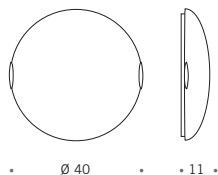

Art. 35.40

Lampada da parete. Struttura in metallo verniciato bianco interno e diffusore in vetro extrachiaro satinato e decorato bianco. Variante: ganci di sostegno in cromo, oro, nichel spazzolato.

Wall lamp. White painted interior metal and satin-finish extra-clear glass diffuser with white decoration detail. Version: chrome, gold or brushed nickel supports.

2 E27 60W max 230V

IP20 Classe I