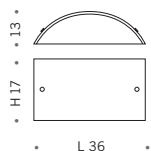

Art. 28.60

Lampada da parete con vetro diffusore extrachiaro satinato. Lateralini in vetro cattedrale disponibili nei colori: ambra, blu, rosso, bianco. Finalini in cromo. Struttura in metallo verniciato bianco.

Wall lamp with extra-clear satin finish glass diffuser. Sides in cathedral glass. Colours available: amber, blue, red and white. Chrome screw fasteners. White paint finish metal frame.

1 R7s 150W max 230V

IP20 Classe I CE