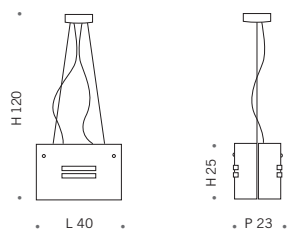

Art. 56.70

Lampada a sospensione fornita di due diffusori in extrachiaro satinato, con fusioni in vetro colorato, disponibile in 5 colori: ambra, blu, verde, rosso, nero. Il rosone è in nickel spazzolato; la montatura con altezza variabile è stata studiata per poter applicare lampadine a basso consumo con attacco E27.

Suspension lamp with two extra-clear satin finish glass diffusers with fused coloured glass inserts, available in a choice of 5 colours: amber, blue, green, red and black. Brushed nickel ceiling rose; adjustable frame designed for using E27 energy saving light bulbs.

☞ 2 E27 75W max 230V

☞ 2 E27 23W max 230V

IP20 Classe I