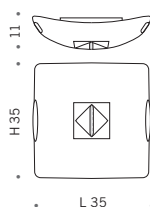

Art. 48.35

Lampada da soffitto.

Diffusore in vetro extrachiaro satinato decorato con fusione di vetro colorato.

Finiture: 2 ganci cromo Dream.

Struttura in metallo verniciato bianco.

Portalampade in ceramica.

Ceiling lamp. Extra-clear satin finish glass diffuser with with fused coloured glass inserts. Finish accessories: chrome Dream clip fasteners. White paint finish metal frame. Ceramic bulb holder.

⦿ 2 E27 75W max 230V

⦿ 2 E27 23W max 230V

IP20 Classe I ▽ CE