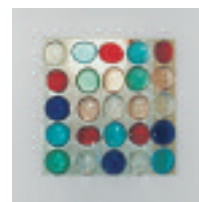

Multicolour