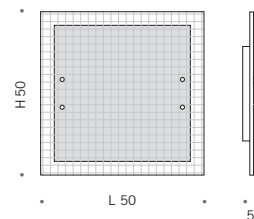

Art. 53.50

Lampada da soffitto. Vetro diffusore stampato temperato decorato sabbato con fascia lucida. Finalini in cromo. Struttura in metallo verniciato bianco.

Ceiling lamp. Extra-clear tempered pressed glass diffuser with sandblasted motif and polished edging. Chrome screw fasteners. White paint finish metal frame.

1 R7s 150W max 230V

IP20 Classe I CE