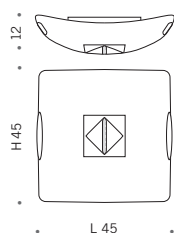

Art. 48.45

Lampada da soffitto.

Diffusore in vetro extrachiaro satinato decorato con fusione di vetro colorato.

Finiture: 2 ganci cromo Dream.

Struttura in metallo verniciato bianco.

Portalampade in ceramica.

Ceiling lamp. Extra-clear satin finish glass diffuser with with fused coloured glass inserts. Finish accessories: chrome Dream clip fasteners. White paint finish metal frame. Ceramic bulb holder.

⦿ 2 E27 100W max 230V

⦿ 2 E27 23W max 230V

IP20 Classe I ▽ CE