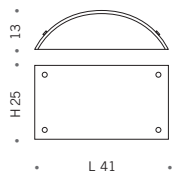

Art. 28.61

Lampada da parete con vetro diffusore extrachiaro satinato.

Laterali in vetro cattedrale disponibili nei colori: ambra, blu, rosso, bianco. Finalini in cromo. Struttura in metallo verniciato bianco. Portalampana in ceramica.

Wall lamp with extra-clear satin finish glass diffuser. Sides in cathedral glass. Colours available: amber, blue, red and white. Chrome screw fasteners. White paint finish metal frame. Ceramic bulb-holder.

☞ 2 E27 75W max 230V

☞ 2 E27 23W max 230V

IP20 Classe I ⚡ CE