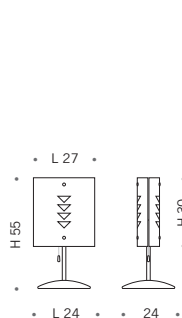

Art. 59.20

Diffusori in extrachiaro satinato.
Vetri decorati con fusioni di vetro
disponibili nei colori:
multicolour oppure blu e azzurro
Struttura in nichel spazzolato munito
di accendi-spegni come foto.

*Extraclear satin finish glass diffusers.
Glass decorated with coloured
glass inserts available in:
multicolour or blue and light blue.
Brushed nickel fixture fitted with
on/off switch as in photo.*

☞ 1 E27 100W max 230V

☞ 1 E27 23W max 230V

IP20 □ ▽ CE