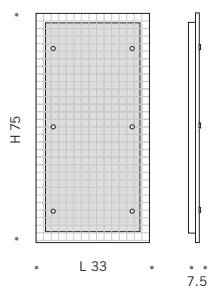

Art. 53.63

Vetro diffusore stampato temperato decorato sabbiato con fascia lucida. La lampada viene dotata di accendi-spegni per poter essere applicata a parete.

3 E27 75W max 230V

IP20 Classe I ∇ CE