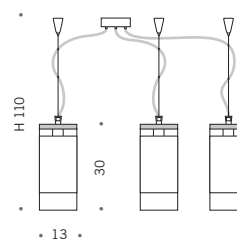

Art. 45.73

Lampada a sospensione a 3 luci.
Altezza totale con cavo d'acciaio facil-
mente variabile max 110 cm. Con un
apposito rosone e dei bloccacavi a soffit-
tosi possono ottenere tre punti luce
decentrati rispetto alla presa di energia.

*Pendant lamp with three lights. Easy to
adjust steel cable length max 110 cm.
A specifically designed ceiling rose and
cable clamps give the possibility of
having three displaced lighting points
routed from the consumer unit.*

◁ 3 E27 75W max 230V