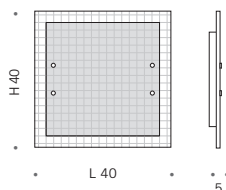

Art. 53.42

Lampada da parete. Vetro diffusore stampato temperato decorato sabbato con fascia lucida. Finalini in cromo. Struttura in metallo verniciato bianco.

Wall lamp. Extra-clear tempered pressed glass diffuser with sandblasted motif and polished edging. Chrome screw fasteners. White paint finish metal frame.

2 E27 70W max 230V

IP20 Classe I CE