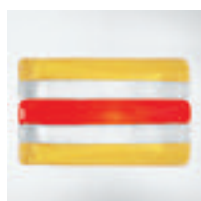

Ambra
Amber