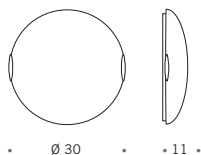

Art. 35.30

Lampada da parete. Struttura in metallo verniciato bianco interno e diffusore in vetro extrachiaro satinato e decorato bianco. Variante: ganci di sostegno in cromo, oro, nichel spazzolato.

Wall lamp. White painted interior metal and satin-finish extra-clear glass diffuser with white decoration detail. Version: chrome, gold or brushed nickel supports.

2 E27 40W max 230V

IP20 Classe I