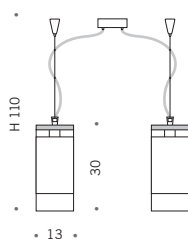

*Pendant lamp with one light. Easy to
adjust steel cable length max 110 cm.
Blown crystal diffuser with sandblasted
motif. Coloured fused glass inserts.
Available in two colours.*

◁ 1 E27 75W max 230V

**Art. 45.72**