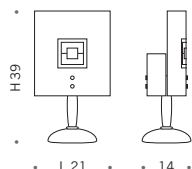

Art. 46.11

Vetro diffusore in extrachiaro decorato con fusioni di vetro. Tronco in legno e base in nichel spazzolato; il retro è protetto da un piccolo vetro satinato.

Extra clear glass diffuser decorated with coloured glass inserts. Wood stand and brushed nickel base; the rear of the fitting is protected by a satin finish small glass feature.

☞ 1 E27 100W max 230V

IP20 Classe I