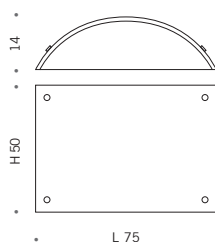

Art. 28.50

Lampada da soffitto con vetro diffusore extrachiaro satinato. Lateralì in vetro cattedrale disponibili nei colori: ambra, blu, rosso, bianco. Finalini in cromo. Struttura in metallo verniciato bianco. Portalampana in ceramica.

Ceiling lamp with extra-clear satin finish glass diffuser. Sides in cathedral glass. Colours available: amber, blue, red and white. Chrome screw fasteners. White paint finish metal frame. Ceramic bulb holder.

☉ 4 E27 75W max 230V

☉ 4 E27 23W max 230V

IP20 Classe I ∇ CE