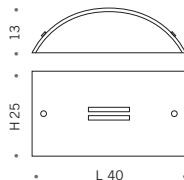

Art. 56.61

Lampada da parete o soffitto in extrachiaro satinato, decorato con fusioni in vetro colorato, disponibile in 5 colori: ambra, blu, verde, rosso, nero. La struttura è stata studiata per poter montare due lampadine fluorescenti a basso consumo con attacco E27; lateralmente il tutto viene chiuso con due vetri satinati.

Wall / ceiling lamp in extra-clear satin finish glass, decorated with fused coloured glass inserts, available in a choice of 5 colours: amber, blue, green, red and black.

This fixture has been designed to use two E27 energy saving fluorescent light bulbs; the lamp has two satin finish glass side closures sealing the entire fixture.

⦿ 2 E27 75W max 230V
⦿ 2 E27 23W max 230V

IP20 Classe I ⚡ CE