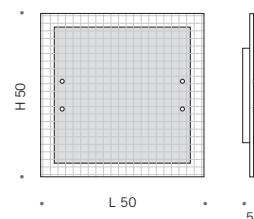

Art. 53.52

Lampada da soffitto. Vetro diffusore stampato temperato decorato sabbato con fascia lucida. Finalini in cromo. Struttura in metallo verniciato bianco.

Ceiling lamp. Extra-clear tempered pressed glass diffuser with sandblasted motif and polished edging. Chrome screw fasteners. White paint finish metal frame.

3 E27 42W max 230V

IP20 Classe I CE