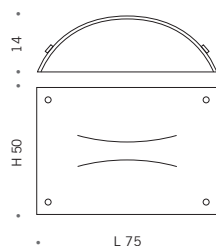

Art. 54.50

Lampada da soffitto. Vetro diffusore extra-chiaro acidato con decorazione eseguita con taglio ad acqua. Doppia curvatura del vetro evidenzia il rilievo. Finalini in cromo. Struttura in metallo verniciato bianco. Portalampane in ceramica.

Ceiling lamp. Extra-clear acid-treated glass diffuser with a waterjet cut motif. Double curving in glass highlights this motif. Chrome screw fasteners. White paint finish metal frame. Ceramic bulb-holder.

☉ 4 E27 60W max 230V

☉ 4 E27 23W max 230V

IP20 Classe I