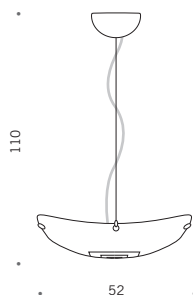

Art. 46.75

Lampada a sospensione. Diffusore in vetro extrachiaro satinato decorato con fusione di vetro colorato. Finiture: 4 ganci cromo filo. Struttura in metallo verniciato cromato.

Suspension lamp. Extra-clear satin finish glass diffuser with with fused coloured glass inserts. Finish accessories: four chrome clip fasteners. Chrome plated finish metal frame.

3 E27 75W max 230V

3 E27 23W max 230V

IP20 $\square$ ∇ CE