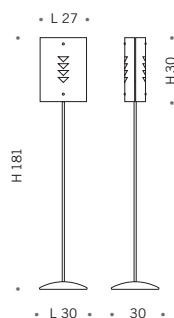

Art. 59.90

Diffusori decorati con fusioni di
vetro disponibili nei colori:
multicolour oppure blu e azzurro
Struttura nichel spazzolato.
Fornito di varialuce

*Diffusers decorated with coloured glass
inserts available in: multicolour or blue
and light blue. Brushed nickel fixture.
Fitted with dimmer.*

☞ 1 E27 100W max 230V

Classe I ▽ CE