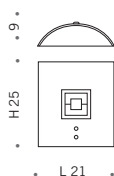

Art. 46.64

Lampada da parete. Diffusore in vetro extrachiaro satinato decorato con fusione di vetro colorato. Finalini in cromo. Struttura in metallo verniciato bianco. Portalampane in ceramica.

Wall lamp. Extra-clear satin finish glass diffuser with with fused coloured glass inserts. Chrome screw fasteners. White paint finish metal frame. Ceramic bulb holder.

☞ 1 E27 60W max 230V

IP20 Classe I ∇ CE