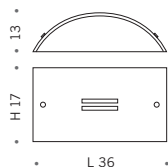

Art. 56.60

Lampada da parete o soffitto in extrachiaro satinato, decorato con fusioni in vetro colorato, disponibile in 5 colori: ambra, blu, verde, rosso, nero. La struttura è stata studiata per poter montare due lampadine fluorescenti a basso consumo con attacco E14; lateralmente il tutto viene chiuso con due vetri satinati.

Wall / ceiling lamp in extra-clear satin finish glass, decorated with fused coloured glass inserts, available in a choice of 5 colours: amber, blue, green, red and black.

This fixture has been designed to use two E14 energy saving fluorescent light bulbs; the lamp has two satin finish glass side closures sealing the entire fixture.

⦿ 2 E14 60W max 230V
⦿ 2 E14 23W max 230V

IP20 Classe I ⚡ CE