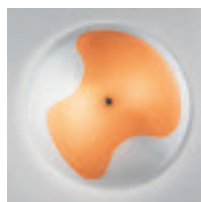

Arancio
Orange