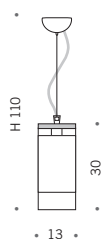

Art. 45.71

Lampada a sospensione a 1 luce.
Altezza totale con cavo d'acciaio
facilmente variabile max 110 cm.
Diffusore in cristallo soffiato decorato
con sabbiatura. Particolare colorato con
vetro fuso, disponibile in due colorazioni.

*Pendant lamp with one light. Easy to
adjust steel cable length max 110 cm.
Blown crystal diffuser with sandblasted
motif. Coloured fused glass inserts.
Available in two colours.*

◁ 1 E27 75W max 230V