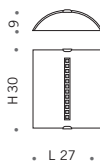

Art. 46.61

Lampada da parete.

Diffusore in vetro extrachiaro satinato decorato con fusione di vetro colorato.
Finiture: Finalini in metallo cromato.
Struttura in metallo verniciato bianco.
Portalampane in ceramica.

Wall lamp. Extra-clear satin finish glass diffuser with with fused coloured glass inserts. Finish accessories: chrome plated metal screw fasteners. White paint finish metal frame. Ceramic bulb holder.

☉ 1 E27 75W max 230V

IP20 Classe I ∇ CE