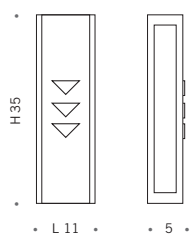

Art. 59.62

Diffusore in extrachiaro temperato.
Vetro frontale decorato con tre fusioni
di vetro disponibili nei colori:
multicolour oppure blu e azzurro
Montatura verniciata bianca.

*Extra clear tempered glass diffuser.
Front glass decorated with three
coloured fused glass inserts available in:
multicolour or blue and light blue.
White paint finish fixture.*

🔌 2 E14 60W max 230V

🔌 2 E14 11W max 230V

IP20 □ ⚡ CE