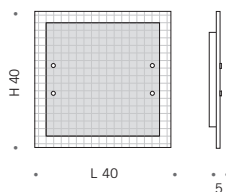

Art. 53.40

Lampada da parete. Vetro diffusore stampato temperato decorato sabbato con fascia lucida. Finalini in cromo. Struttura in metallo verniciato bianco.

Wall lamp. Extra-clear tempered pressed glass diffuser with sandblasted motif and polished edging. Chrome screw fasteners. White paint finish metal frame.

1 R7s 150W max 230V

IP20 Classe I CE