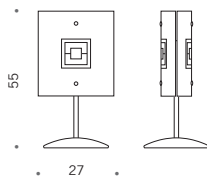

Art. 46.20

Lampada da tavolo. Diffusore in vetro extrachiaro satinato decorato con fusione di vetro colorato. Finalini in cromo. Finiture: struttura in metallo cromato. Portalampane in metallo.

Table lamp. Extra-clear satin finish glass diffuser with with fused coloured glass inserts. Chrome screw fasteners. Finish: chrome plated metal frame. Metal bulb holder.

☉ 1 E27 100W max 230V

☉ 1 E27 23W max 230V

IP20 Classe I ⚡ CE