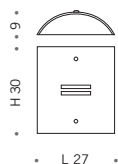

Art. 56.30

Lampada da parete o soffitto con diffusore in extrachiaro satinato, decorato con fusioni in vetro e disponibile in 5 colorazioni: ambra, blu, verde, rosso, nero. La struttura in metallo verniciato bianco chiude tutto il perimetro rendendola ideale per scale e soffitti. Studiata appositamente per poter montare due lampade fluorescenti a basso consumo con attacco E27.

Wall / ceiling lamp with an extra-clear satin glass diffuser, decorated with fused coloured glass inserts available in a choice of 5 colours: amber, blue, green, red and black. The metal white paint finish frame seals the entire fixture making it the ideal lighting solution for stairs and ceilings. Designed to use two E27 energy saving fluorescent light bulbs.

☞ 2 E27 60W max 230V

☞ 2 E27 23W max 230V

IP20 Classe I