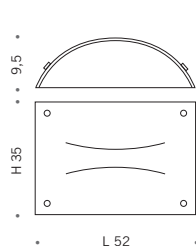

Art. 54.35

Lampada da soffitto. Vetro diffusore extra-chiaro acidato con decorazione eseguita con taglio ad acqua. Doppia curvatura del vetro evidenzia il rilievo. Finalini in cromo. Struttura in metallo verniciato bianco. Portalampane in ceramica.

Ceiling lamp. Extra-clear acid-treated glass diffuser with a waterjet cut motif. Double curving in glass highlights this motif. Chrome screw fasteners. White paint finish metal frame. Ceramic bulb-holder.

☉ 2 E27 75W max 230V

☉ 2 E27 23W max 230V

IP20 Classe I