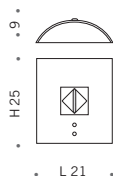

Art. 48.61

Lampada da parete. Diffusore in vetro extrachiaro satinato decorato con fusione di vetro colorato. Finalini in cromo. Struttura in metallo verniciato bianco. Portalampade in ceramica.

Wall lamp. Extra-clear satin finish glass diffuser with with fused coloured glass inserts. Chrome screw fasteners. White paint finish metal frame. Ceramic bulb holder.

- ⦿ 1 E27 60W max 230V
- ⦿ 1 E27 23W max 230V

IP20 Classe I ⚡ CE