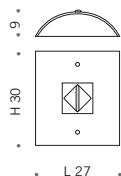

Art. 48.60

Lampada da parete. Diffusore in vetro extrachiaro satinato decorato con fusione di vetro colorato. Finalini in cromo. Struttura in metallo verniciato bianco. Portalampade in ceramica.

Wall lamp. Extra-clear satin finish glass diffuser with with fused coloured glass inserts. Chrome screw fasteners. White paint finish metal frame. Ceramic bulb holder.

- ⦿ 1 E27 100W max 230V
- ⦿ 1 E27 23W max 230V

IP20 Classe I ⚡ CE