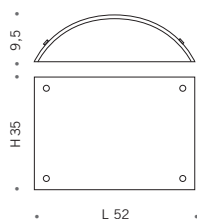

Art. 28.35

Lampada da soffitto con vetro diffusore extrachiaro satinato. Lateralì in vetro cattedrale disponibili nei colori: ambra, blu, rosso, bianco. Finalini in cromo. Struttura in metallo verniciato bianco. Portalampana in ceramica.

Ceiling lamp with extra-clear satin finish glass diffuser. Sides in cathedral glass. Colours available: amber, blue, red and white. Chrome screw fasteners. White paint finish metal frame. Ceramic bulb holder.

☉ 2 E27 75W max 230V

☉ 2 E27 23W max 230V

IP20 Classe I ∇ CE