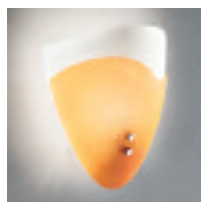

Arancio
Orange