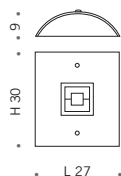

Art. 46.63

Lampada da parete. Diffusore in vetro extrachiaro satinato decorato con fusione di vetro colorato. Finalini in cromo. Struttura in metallo verniciato bianco. Portalampane in ceramica.

Wall lamp. Extra-clear satin finish glass diffuser with with fused coloured glass inserts. Chrome screw fasteners. White paint finish metal frame. Ceramic bulb holder.

☞ 1 E27 75W max 230V

☞ 1 E27 23W max 230V

IP20 Classe I ∇ CE