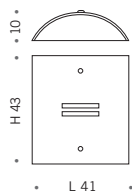

Art. 56.40

Lampada da soffitto con diffusore in extrachiaro satinato, decorato con fusioni in vetro e disponibile in 5 colorazioni: ambra, blu, verde, rosso, nero. La struttura in metallo verniciato bianco chiude tutto il perimetro rendendola ideale per scale, soffitti e grandi superfici. Studiata appositamente per poter montare tre lampade fluorescenti a basso consumo con attacco E27.

Ceiling lamp with an extra-clear satin finish diffuser, decorated with fused coloured glass inserts available in a choice of 5 colours: amber, blue, green, red and black. The metal white paint finish frame seals the entire fixture making it the ideal lighting solution for stairs, ceilings and large areas. Designed to use three E27 energy saving fluorescent light bulbs.

3 E27 75W max 230V

3 E27 23W max 230V

IP20 Classe I