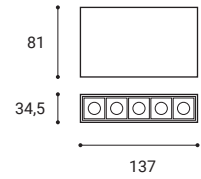

W White
Weiß
Bílá
Biała

B Black
Schwarz
Černá
Čierna