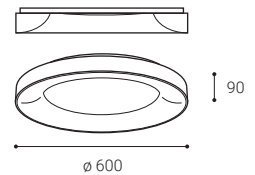

BELLA 60, B

#	W	K	lm	↻	€
1270233	50W	3.000	3.450	*	210 €

< 20 m²

Suspended p.167
Pendelleuchte s.167
Závěsné str.167
Závěsné str.167

* Dimmable on demand
Auf Wunsch dimmbar
Stmivateľné na poptávku
Stmievateľné na dopyt

White
Weiß
Bílá
Biela
Black
Schwarz
Černá
Čierna