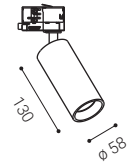

RING # Color € RING # Color €

	6090203	■	5 €		6090207	■	5 €