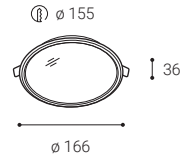

EASY-R

EASY-R, S # W K lm €

2190231

6W

3.000

540

-

€

15 €

W

EASY-R, M # W K lm €

2190331

12W

3.000

1.080

-

€

19 €

W

EASY-R, L # W K lm €

2190431

18W

3.000

1.620

-

€

22 €

W