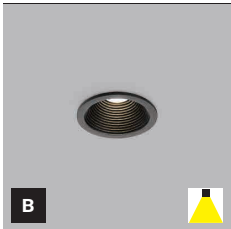

SPLASH, B

#	W	K	lm	↻	€
2111033	7W	3.000	525	*	42 €

B

* Dimmable on request
Dimmbar auf Anfrage
Strimvateľné na poptávku
Strimvateľné na dopyt

W White
Weiß
Bílá
Biała

B Black
Schwarz
Černá
Čierna