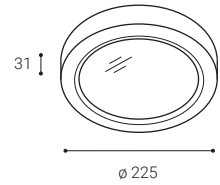

W

White
Weiß
Bílá
Biela