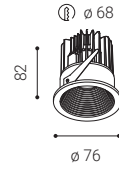

SPLASH

SPLASH, W

#	W	K	lm	↻	€
2111031	7W	3.000	525	*	42 €

W

SPLASH, B

#	W	K	lm	↻	€
2111033	7W	3.000	525	*	42 €

B

* Dimmable on request
Dimmbar auf Anfrage
Strimvateľné na poptávku
Strimvateľné na dopyt

W White
Weiß
Bílá
Biała

B Black
Schwarz
Černá
Čierna