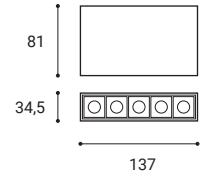

LINEAR ON 5

LINEAR ON 5, W

#	W	K	lm	↻	€
1251131	10W	3.000	1050	-	72 €

LINEAR ON 5, B

#	W	K	lm	↻	€
1251133	10W	3.000	1050	-	72 €

W White
Weiß
Bílá
Biała

B Black
Schwarz
Černá
Čierna