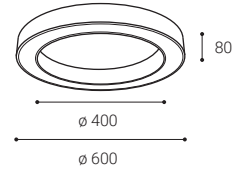

SATURN

SATURN 60, W # W K lm ↻ €

1270531

50W

3.000

3.300

*

198 €

W

SATURN 60, B # W K lm ↻ €

1270533

50W

3.000

3.300

*

228 €

B

SATURN 80, W # W K lm ↻ €

1270631

80W

3.000

6.400

*

298 €

1270641

80W

4.000

6.600

*

298 €

W

SATURN 80, B # W K lm ↻ €

1270633

80W

3.000

6.400

*

348 €

1270643

80W

4.000

6.600

*

348 €

B

Suspended p.169
Pendelleuchte s.169
Závěsné str.169
Závěsné str.169

* Dimmable on demand
Auf Wunsch dimmbar
Stimvateľné na poptávku
Stimvateľné na dopyt

W White
Weiß
Bílá
Biela

B Black
Schwarz
Černá
Čierna