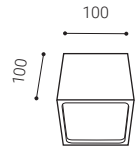

W White
Weiß
Bílá
Bjela

A Anthracite
Antrazit
Antracitová
Antracitová