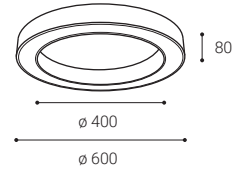

SATURN

SATURN 60, W # W K lm ↻ €

1270531

50W

3.000

3.300

*

198 €

W

SATURN 60, B # W K lm ↻ €

1270533

50W

3.000

3.300

*

228 €

B

SATURN 80, W # W K lm ↻ €

1270631

80W

3.000

6.400

*

298 €

1270641

80W

4.000

6.600

*

298 €

W

SATURN 80, B # W K lm ↻ €

1270633

80W

3.000

6.400

*

348 €

1270643

80W

4.000

6.600

*

348 €

B

Suspended p.169
Pendelleuchte s.169
Závěsné str.169
Závěsné str.169

* Dimmable on demand
Auf Wunsch dimmbar
Stimvateľné na poptávku
Stimvateľné na dopyt

W White
Weiß
Bílá
Biela

B Black
Schwarz
Černá
Čierna