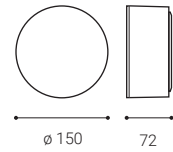

BUTTON, S

	#	W	K	lm		€
	1010132	17W	3.000	1.000	*	72 €