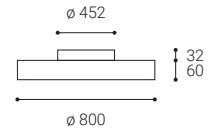

RINGO 80

RINGO 80 P/N, W

#	W	K	lm	↻	€
1111331D	70+6W	3.000	6.250	DALI/PUSH	798 €

W

< 35 m²

RINGO 80 P/N, B

#	W	K	lm	↻	€
1111333D	70+6W	3.000	6.250	DALI/PUSH	798 €

B

< 35 m²

W White
Weiß
Bílá
Biela

B Black
Schwarz
Černá
Čierna