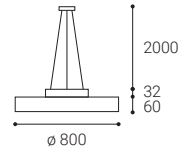

RINGO 80 P/N-Z

RINGO 80 P/N-Z, W

#	W	K	lm		€
3111431D	70+6W	3.000	6.250	DALI/PUSH	896 €

W

< 35 m²

RINGO 80 P/N-Z, B

#	W	K	lm		€
3111433D	70+6W	3.000	6.250	DALI/PUSH	896 €

B

< 35 m²