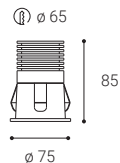

* Dimmable on request
Dimmbar auf Anfrage
Střimívatelné na poptávku
Střimívatelné na dopyt

W White
Weiß
Bílá
Biała

B Black
Schwarz
Černá
Čierna