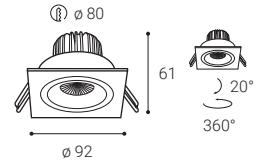

* Dimmable on request
Dimmbar auf Anfrage
Stmivateľné na poptávku
Stmievateľné na dopyt

W White
Weiß
Bila
Biela

AL Aluminium
Aluminium
Hlinik
Hlinik