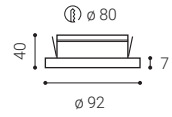

STATIC

STATIC	#	W	K	lm	↻	€
	2050131	7W	3.000	550	*	38 €

* Dimmable on request
Dimmbar auf Anfrage
Strmivateľné na poptávku
Strmievateľné na dopyt