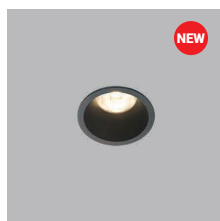

Recessed lighting | Einbauleuchten | Zápustná svítidla | Zápustné svietidlá

Spotlights | Strahler | Bodové | Bodové

107

107

109

109

111

111

115

115

115

115

119

119

121

121

123

RAY M, B

123

125

125

128

128

129

131

131

131

131