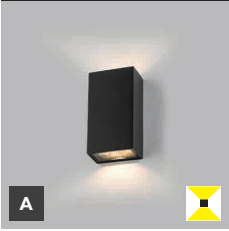

# BLOCK

BLOCK, A

#	W	K	lm	↻	€
5100434	6W	3.000	400	-	66 €

**A** Anthracite  
Anthrakit  
Antracitová  
Antracitová

**EN**

Outdoor round, square or rectangle surface wall mounted light fitting equipped with SMD LED. Very small size and height.  
Housing made of aluminium.  
Available in anthracite color.