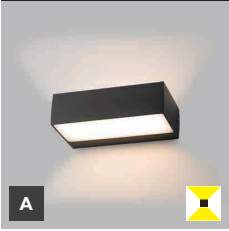

KVADER

KVADER, A

#	W	K	lm	↻	€
5130134	12W	3.000	720	-	90 €

A

3 - 6 m

30.000 h