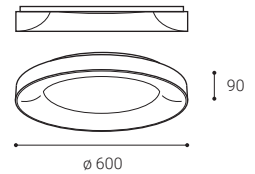

BELLA 60, W

#	W	K	lm	↻	€
1270231	50W	3.000	3.450	*	194 €

< 20 m²