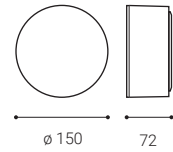

BUTTON

BUTTON, W

	#	W	K	lm		€
	1010131	17W	3.000	1.000	*	72 €