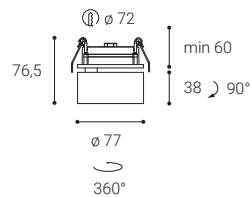

KLIP

KLIP, WW

	#	W	K	lm	↻	€
	21507311	11W	3.000	770	*	68 €
W W