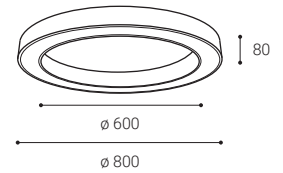

SATURN

SATURN 60, W # W K lm ↻ €

1270531

50W

3.000

3.300

*

198 €

W

SATURN 60, B # W K lm ↻ €

1270533

50W

3.000

3.300

*

228 €

B

SATURN 80, W # W K lm ↻ €

1270631

80W

3.000

6.400

*

298 €

1270641

80W

4.000

6.600

*

298 €

W

SATURN 80, B # W K lm ↻ €

1270633

80W

3.000

6.400

*

348 €

1270643

80W

4.000

6.600

*

348 €

B

Suspended p.169
Pendelleuchte s.169
Závěsné str.169
Závěsné str.169

* Dimmable on demand
Auf Wunsch dimmbar
Stimvateľné na poptávku
Stimvateľné na dopyt

W White
Weiß
Bílá
Biela

B Black
Schwarz
Černá
Čierna