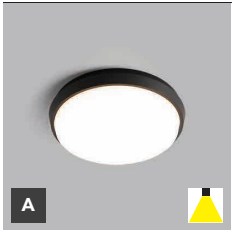

# LUNA

LUNA L, A

#	W	K	lm	↻	€
5130734	25W	3.000K	2.000	-	108 €

A

< 10 m²

**A** Anthracite  
 Anthrazit  
 Antracitová  
 Antracitová

**EN**

Outdoor round surface mounted light fitting equipped with SMD LED and microwave motion sensor. Housing and diffuser made of polycarbonate. Available in anthracite color.