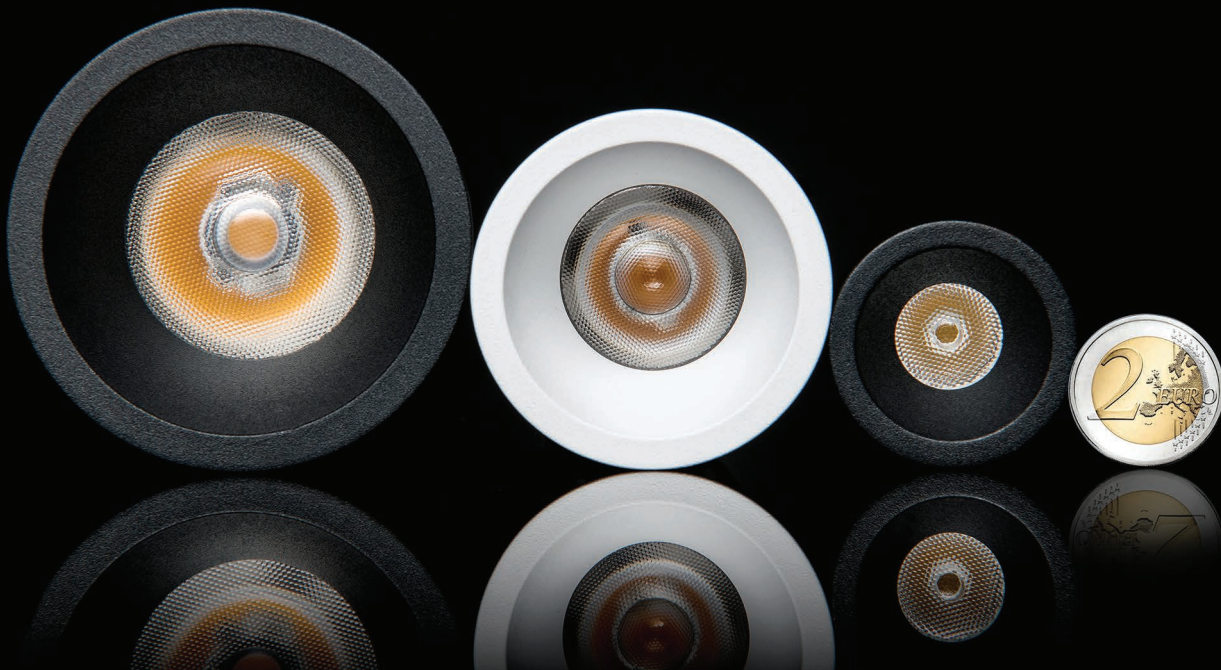

#### EN

Series of recessed spot lights for interior mounting, equipped with COB LED.

Housing made of aluminium.

Available in 3 different sizes in white and black color.