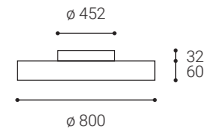

Suspended p.165
Pendelleuchte s.165
Závěsné str.165
Závěsné str.165

W White
Weiß
Bílá
Biela

B Black
Schwarz
Černá
Čierna