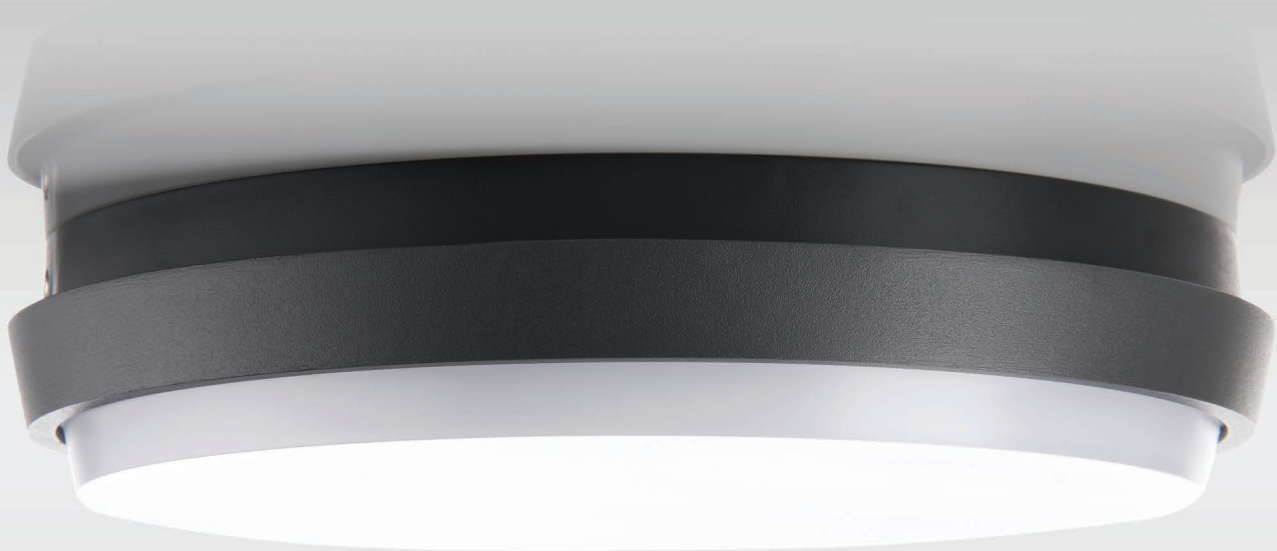

## QUADO L, A

#	W	K	lm	↻	€
5130934	25W	3.000K	2.000	-	108 €

**EN**

Outdoor round surface mounted light fitting equipped with SMD LED.  
Housing made of aluminium, Diffusor in polycarbonate.  
Available in anthracite color.