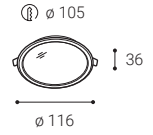

EASY-R

EASY-R, S # W K lm €

2190231

6W

3.000

540

-

€

15 €

W

EASY-R, M # W K lm €

2190331

12W

3.000

1.080

-

€

19 €

W

EASY-R, L # W K lm €

2190431

18W

3.000

1.620

-

€

22 €

W