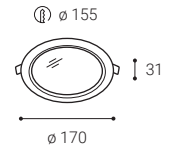

EASY-R ON

EASY-R ON, M

	#	W	K	lm	↻	€
	2190531	12W	3.000	1.080	-	18 €
	2190741	12W	4.000	1.080	-	18 €