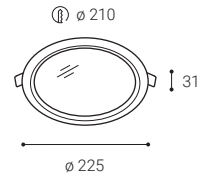

EASY-R ON, L

	#	W	K	lm	↻	€
	2190631	18W	3.000	1.620	-	28 €
	2190841	18W	4.000	1.620	-	28 €

Ceiling p.63
Decke s.63
Stropní str.63
Stropné str.63

W White
Weiß
Bílá
Biele