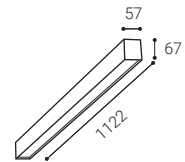

LIPO 113, B

#	W	K	lm	↻	€
1022033	25W	3.000	2.940	*	203 €
1022043	25W	4.000	3.100	*	203 €

< 15 m²

Suspended p.181
Pendelleuchte s.181
Závěsné str.181
Závesné str.181

* Dimmable on demand
Auf Wunsch dimmbar
Stimvateľné na poptávku
Stimvateľné na dopyt

White
Weiß
Bílá
Biela

Black
Schwarz
Černá
Čierna