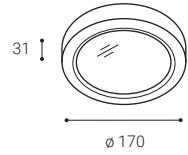

EASY-R ON

EASY-R ON, M

#	W	K	lm	↻	€
2190531	12W	3.000	1.080	-	18 €
2190741	12W	4.000	1.080	-	18 €

W

5-8 m²

30.000 h

EASY-R ON, L

#	W	K	lm	↻	€
2190631	18W	3.000	1.620	-	28 €
2190841	18W	4.000	1.620	-	28 €

W

8-12 m²

30.000 h

W

White
Weiß
Bílá
Biela