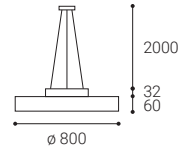

Ceiling p.75
Decke s.75
Stropní str.75
Stropné str.75