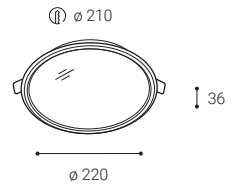

EASY-R

EASY-R, S # W K lm €

2190231

6W

3.000

540

-

€

15 €

W

EASY-R, M # W K lm €

2190331

12W

3.000

1.080

-

€

19 €

W

EASY-R, L # W K lm €

2190431

18W

3.000

1.620

-

€

22 €

W