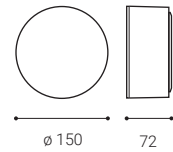

BUTTON, A

	#	W	K	lm		€
	1010133	17W	3.000	1.000	*	72 €

* Dimmable on demand
Auf Wunsch dimmbar
Stimvateľné na poptávku
Stmievateľné na dopyt

W White
Weiß
Bílá
Biela

S Silver
Silber
Stříbrná
Strieborná

A Anthracite
Antrazit
Antracitová
Antracitová