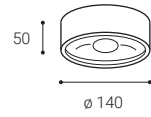

# PUCK

PUCK	#	W	K	lm	↻	€
	1110131	10W	3.000	800	TRIAC	108 €

W

5 - 6 m<sup>2</sup>

W White  
WeiÙ  
Bílá  
Biele

**BUTTON**

**EN**

Round ceiling or wall surface light fitting for interior mounting, equipped with SMD LEDs.