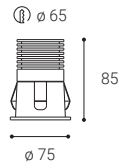

RAY M

RAY M, W

#	W	K	lm	↻	€
2250331	10W	3.000	850	*	48 €

W

RAY M, B

#	W	K	lm	↻	€
2250333	10W	3.000	850	*	48 €

B

* Dimmable on request
Dimmbar auf Anfrage
Střimívatelné na poptávku
Střimívatelné na dopyt

W White
Weiß
Bílá
Biała

B Black
Schwarz
Černá
Čierna