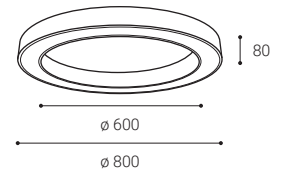

Suspended p.169
Pendelleuchte s.169
Závěsné str.169
Závěsné str.169

* Dimmable on demand
Auf Wunsch dimmbar
Stimvateľné na poptávku
Stimvateľné na dopyt

W White
Weiß
Bílá
Biela

B Black
Schwarz
Černá
Čierna