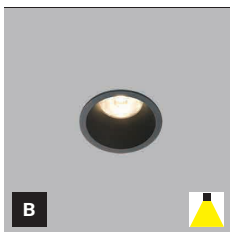

B

* Dimmable on request
Dimmbar auf Anfrage
Střimívatelné na poptávku
Střimívatelné na dopyt

W White
Weiß
Bílá
Biała

B Black
Schwarz
Černá
Čierna