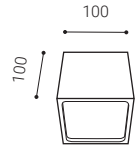

CUBE

CUBE, W # W K lm €

5111131

12W

3.000

500

-

96 €

W

5-8 m²

CUBE, A # W K lm €

5111134

12W

3.000

500

-

96 €

A

5-8 m²

W White
Weiß
Bílá
Bjela

A Anthracite
Antrazit
Antracitová
Antracitová