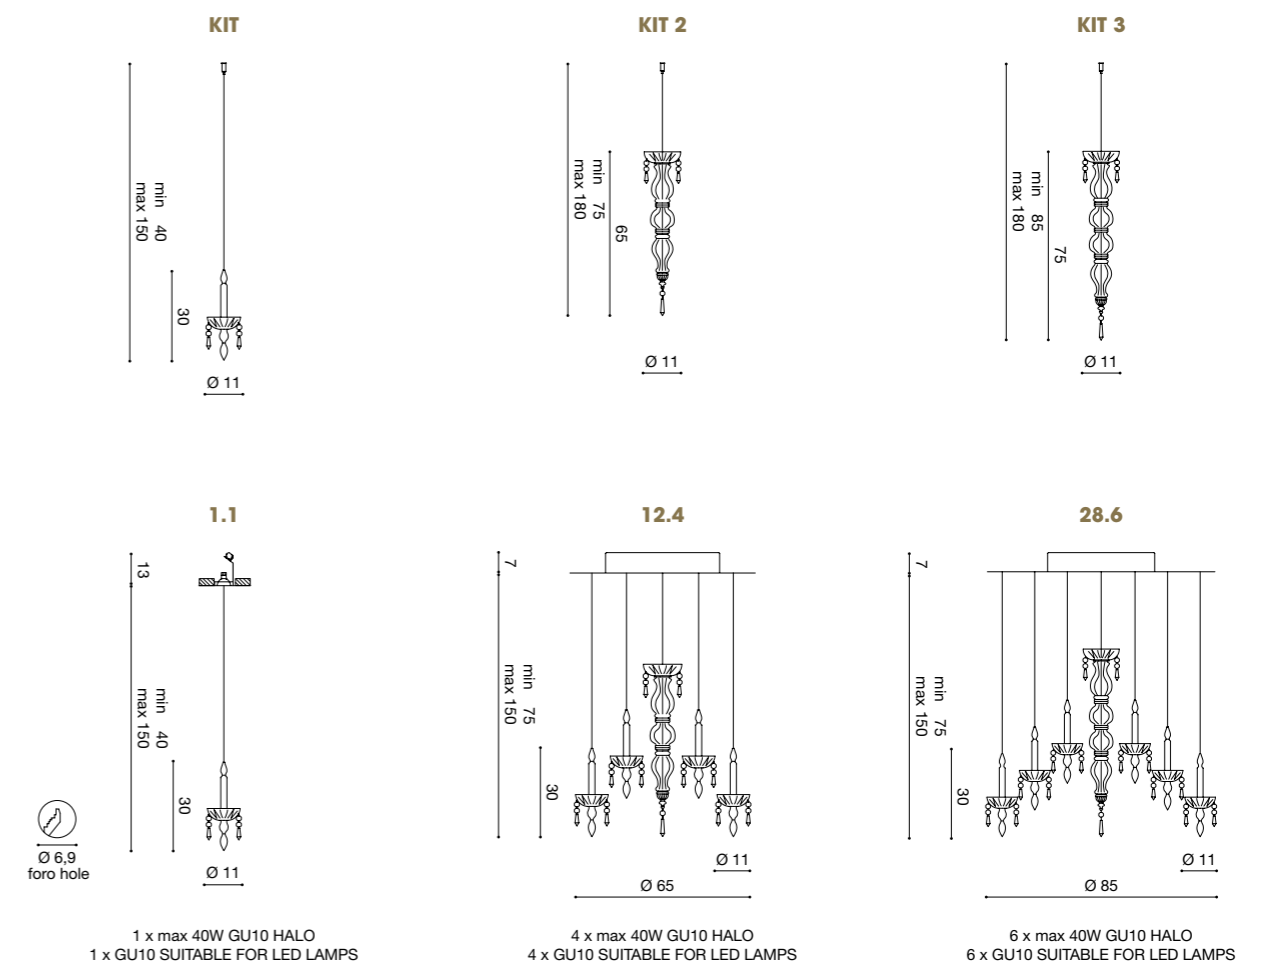

LIMELIGHT

/ DESIGN BY LORENZO BERTOCCO