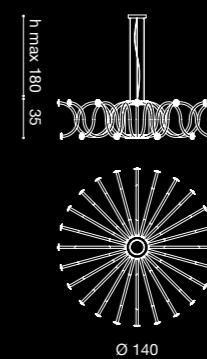

PL COMPO 1

6 x max 105W E27 HALO
6 x max 23W E27 FLUO
6 x E27 SUITABLE FOR LED LAMPS
+
1 x 15W LED 3000°K

PL COMPO 2

9 x max 105W E27 HALO
9 x max 23W E27 FLUO
9 x E27 SUITABLE FOR LED LAMPS
+
1 x 15W LED 3000°K

SO COMPO 1

6 x max 105W E27 HALO
6 x max 23W E27 FLUO
6 x E27 SUITABLE FOR LED LAMPS
+
1 x 15W LED 3000°K

SO COMPO 2

9 x max 105W E27 HALO
9 x max 23W E27 FLUO
9 x E27 SUITABLE FOR LED LAMPS
+
1 x 15W LED 3000°K

SO COMPO 3

15 x max 105W E27 HALO
15 x max 23W E27 FLUO
15 x E27 SUITABLE FOR LED LAMPS
+
1 x 15W LED 3000°K

AP

2 x max 70W E27 HALO
2 x max 23W E27 FLUO
2 x E27 SUITABLE FOR LED LAMPS

PL 80

3 x max 105W E27 HALO
3 x max 23W E27 FLUO
3 x E27 SUITABLE FOR LED LAMPS
+
1 x 15W LED 3000°K

PL 140

3 x max 105W E27 HALO
3 x max 23W E27 FLUO
3 x E27 SUITABLE FOR LED LAMPS
+
1 x 15W LED 3000°K

PL 200

3 x max 105W E27 HALO
3 x max 23W E27 FLUO
3 x E27 SUITABLE FOR LED LAMPS
+
1 x 15W LED 3000°K

SO COMPO 4

21 x max 105W E27 HALO
21 x max 23W E27 FLUO
21 x E27 SUITABLE FOR LED LAMPS
+
1 x 15W LED 3000°K

SO COMPO 5

21 x max 105W E27 HALO
21 x max 23W E27 FLUO
21 x E27 SUITABLE FOR LED LAMPS
+
1 x 15W LED 3000°K

SO 80

3 x max 105W E27 HALO
3 x max 23W E27 FLUO
3 x E27 SUITABLE FOR LED LAMPS
+
1 x 15W LED 3000°K

SO 140

3 x max 105W E27 HALO
3 x max 23W E27 FLUO
3 x E27 SUITABLE FOR LED LAMPS
+
1 x 15W LED 3000°K

SO 200

3 x max 105W E27 HALO
3 x max 23W E27 FLUO
3 x E27 SUITABLE FOR LED LAMPS
+
1 x 15W LED 3000°K

Label A