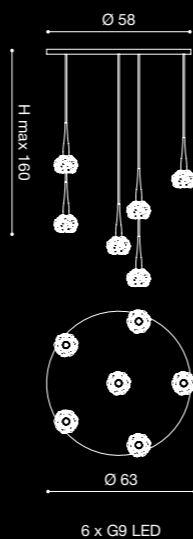

# GHIA

DESIGN  
BY MANUEL  
BORRI

**GHALIA**  
/ DESIGN BY MANUEL BORRI

**GHALIA**  
/ DESIGN BY MANUEL BORRI

**SO 1L**

**SO 3L**

**SO 3L Ø35**

**SO 6L Ø60**