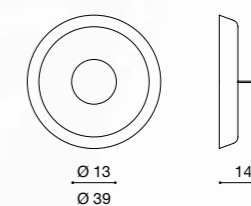

DRILL

/ DESIGN BY
CAMBI SCATENA TURINI

AP/PL 40