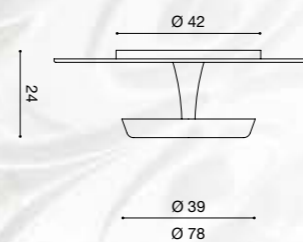

DRILL

/ DESIGN BY
CAMBI SCATENA TURINI

AP/PL 40

1 x 28W G9 HALO
G9 SUITABLE FOR LED LAMPS

Label A

AP/PL 80

3 x 17.5W
LED 220-240V 3000°K

SO 80

3 x 17.5W
LED 220-240V 3000°K

Label B