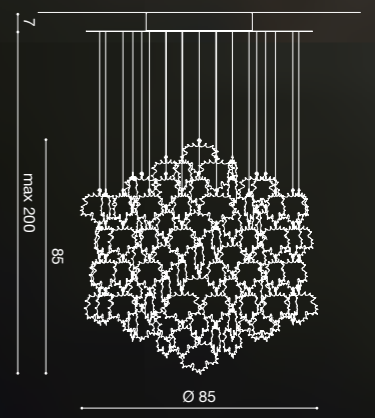

COMPO 85

6 x max 40W GU10 HALO
6 x GU10 SUITABLE FOR LED LAMPS