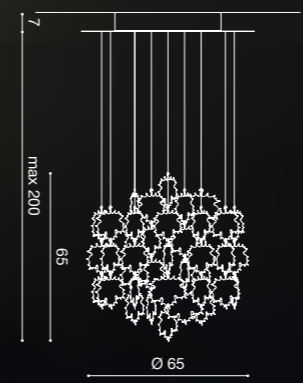

COMPO 65

4 x max 40W GU10 HALO
4 x GU10 SUITABLE FOR LED LAMPS