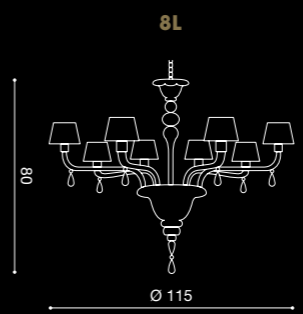

8 x max 42W E14 HALO
8 x max 11W E14 FLUO
E14 SUITABLE FOR LED LAMPS