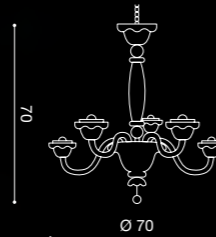

**MA  
N  
N** DESIGN  
BY ARCHIVIO  
STORICO

MANIN

/ DESIGN BY  
ARCHIVIO STORICO

5L

5 x max 42W E14 HALO  
5 x max 11W E14 FLUO  
E14 SUITABLE FOR LED LAMPS

6L

6 x max 42W E14 HALO  
6 x max 11W E14 FLUO  
E14 SUITABLE FOR LED LAMPS