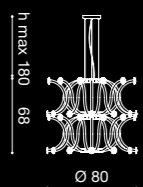

PL COMPO 1

6 x max 105W E27 HALO
6 x max 23W E27 FLUO
6 x E27 SUITABLE FOR LED LAMPS
+
1 x 15W LED 3000°K

PL COMPO 2

9 x max 105W E27 HALO
9 x max 23W E27 FLUO
9 x E27 SUITABLE FOR LED LAMPS
+
1 x 15W LED 3000°K

SO COMPO 1

6 x max 105W E27 HALO
6 x max 23W E27 FLUO
6 x E27 SUITABLE FOR LED LAMPS
+
1 x 15W LED 3000°K

SO COMPO 2

9 x max 105W E27 HALO
9 x max 23W E27 FLUO
9 x E27 SUITABLE FOR LED LAMPS
+
1 x 15W LED 3000°K

SO COMPO 3

15 x max 105W E27 HALO
15 x max 23W E27 FLUO
15 x E27 SUITABLE FOR LED LAMPS
+
1 x 15W LED 3000°K

AP

2 x max 70W E27 HALO
2 x max 23W E27 FLUO
2 x E27 SUITABLE FOR LED LAMPS

PL 80

3 x max 105W E27 HALO
3 x max 23W E27 FLUO
3 x E27 SUITABLE FOR LED LAMPS
+
1 x 15W LED 3000°K

PL 140

3 x max 105W E27 HALO
3 x max 23W E27 FLUO
3 x E27 SUITABLE FOR LED LAMPS
+
1 x 15W LED 3000°K

PL 200

3 x max 105W E27 HALO
3 x max 23W E27 FLUO
3 x E27 SUITABLE FOR LED LAMPS
+
1 x 15W LED 3000°K

SO COMPO 4

21 x max 105W E27 HALO
21 x max 23W E27 FLUO
21 x E27 SUITABLE FOR LED LAMPS
+
1 x 15W LED 3000°K

SO COMPO 5

21 x max 105W E27 HALO
21 x max 23W E27 FLUO
21 x E27 SUITABLE FOR LED LAMPS
+
1 x 15W LED 3000°K

SO 80

3 x max 105W E27 HALO
3 x max 23W E27 FLUO
3 x E27 SUITABLE FOR LED LAMPS
+
1 x 15W LED 3000°K

SO 140

3 x max 105W E27 HALO
3 x max 23W E27 FLUO
3 x E27 SUITABLE FOR LED LAMPS
+
1 x 15W LED 3000°K

SO 200

3 x max 105W E27 HALO
3 x max 23W E27 FLUO
3 x E27 SUITABLE FOR LED LAMPS
+
1 x 15W LED 3000°K

Label A