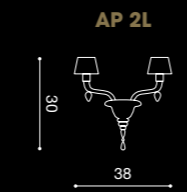

### LA 12+6L

18 x max 42W E14 HALO  
18 x max 11W E14 FLUO  
E14 SUITABLE FOR LED LAMPS

Label A

**AGATA**  
DESIGN  
BY L4B

**AGATA**  
/DESIGN BY L4B

2 x max 42W E14 HALO  
2 x max 11W E14 FLUO  
E14 SUITABLE FOR LED LAMPS