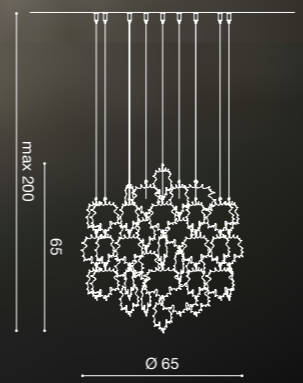

4 x max 40W GU10 HALO
4 x GU10 SUITABLE FOR LED LAMPS