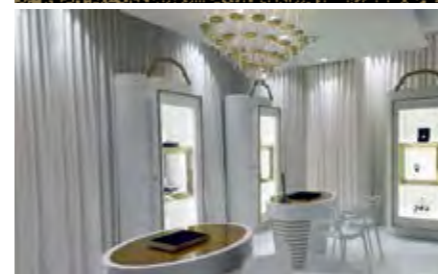

Gioielleria
Restivo
Capri, Italy