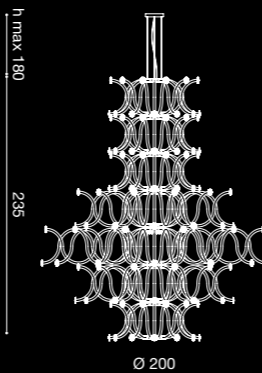

SO COMPO 5

21 x max 105W E27 HALO
21 x max 23W E27 FLUO
21 x E27 SUITABLE FOR LED LAMPS
+
1 x 15W LED 3000°K

SO 80

3 x max 105W E27 HALO
3 x max 23W E27 FLUO
3 x E27 SUITABLE FOR LED LAMPS
+
1 x 15W LED 3000°K