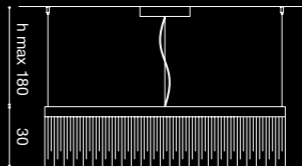

AP

6W LED 3000°K  
510 lm

SO RE 90x30

25W LED 3000°K  
2150 lm

SO RE 120x40

35W LED 3000°K  
2960 lm

SO RE 150x50

44W LED 3000°K  
3740 lm