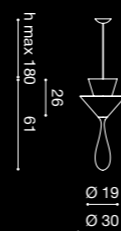

# CLOE

DESIGN BY  
CAMBI SCATENA  
TURINI

CLOE  
/ DESIGN BY  
CAMBI SCATENA TURINI

**CLOE**  
/DESIGN BY  
CAMBI SCATENA TURINI

**SO 30**

1 x max 42W E27 HALO  
1 x max 23W E27 FLUO  
1 x E27 SUITABLE FOR LED LAMPS