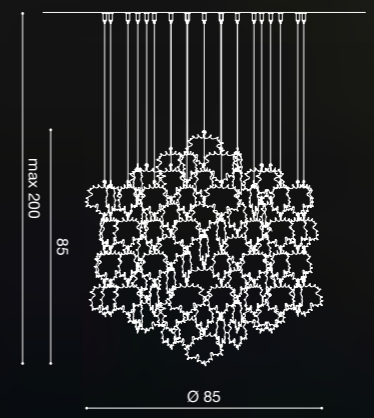

COMPO 85 BASIC

6 x max 40W GU10 HALO
6 x GU10 SUITABLE FOR LED LAMPS