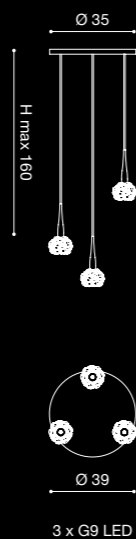

# GHIA

DESIGN  
BY MANUEL  
BORRI

**GHALIA**  
/ DESIGN BY MANUEL BORRI

**GHALIA**  
/ DESIGN BY MANUEL BORRI

**SO 1L**

**SO 3L**

**SO 3L Ø35**

**SO 6L Ø60**