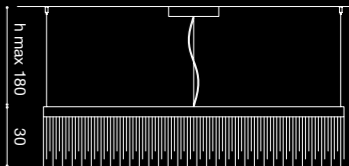

AP

6W LED 3000°K  
510 lm

SO RE 90x30

25W LED 3000°K  
2150 lm

SO RE 120x40

35W LED 3000°K  
2960 lm

SO RE 150x50

44W LED 3000°K  
3740 lm