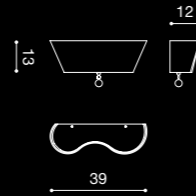

DAISY

/ DESIGN BY
FEDERICA SUMAN

AP 40

2 x max 15W E27 FLUO
E27 SUITABLE FOR LED LAMPS

SO 60

3 x max 70W E27 HALO
3 x max 20W E27 FLUO
E27 SUITABLE FOR LED LAMPS

SO 90

4 x max 70W E27 HALO
4 x max 23W E27 FLUO
E27 SUITABLE FOR LED LAMPS

PL 60

3 x max 52W E27 HALO
3 x max 20W E27 FLUO
E27 SUITABLE FOR LED LAMPS

PL 90

4 x max 70W E27 HALO
4 x max 23W E27 FLUO
E27 SUITABLE FOR LED LAMPS

Label A