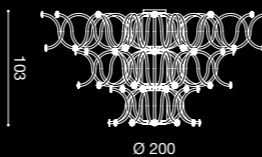

PL COMPO 1

6 x max 105W E27 HALO
6 x max 23W E27 FLUO
6 x E27 SUITABLE FOR LED LAMPS
+
1 x 15W LED 3000°K

PL COMPO 2

9 x max 105W E27 HALO
9 x max 23W E27 FLUO
9 x E27 SUITABLE FOR LED LAMPS
+
1 x 15W LED 3000°K

SO COMPO 1

6 x max 105W E27 HALO
6 x max 23W E27 FLUO
6 x E27 SUITABLE FOR LED LAMPS
+
1 x 15W LED 3000°K

SO COMPO 2

9 x max 105W E27 HALO
9 x max 23W E27 FLUO
9 x E27 SUITABLE FOR LED LAMPS
+
1 x 15W LED 3000°K

SO COMPO 3

15 x max 105W E27 HALO
15 x max 23W E27 FLUO
15 x E27 SUITABLE FOR LED LAMPS
+
1 x 15W LED 3000°K

AP

2 x max 70W E27 HALO
2 x max 23W E27 FLUO
2 x E27 SUITABLE FOR LED LAMPS

PL 80

3 x max 105W E27 HALO
3 x max 23W E27 FLUO
3 x E27 SUITABLE FOR LED LAMPS
+
1 x 15W LED 3000°K

PL 140

3 x max 105W E27 HALO
3 x max 23W E27 FLUO
3 x E27 SUITABLE FOR LED LAMPS
+
1 x 15W LED 3000°K

PL 200

3 x max 105W E27 HALO
3 x max 23W E27 FLUO
3 x E27 SUITABLE FOR LED LAMPS
+
1 x 15W LED 3000°K

SO COMPO 4

21 x max 105W E27 HALO
21 x max 23W E27 FLUO
21 x E27 SUITABLE FOR LED LAMPS
+
1 x 15W LED 3000°K

SO COMPO 5

21 x max 105W E27 HALO
21 x max 23W E27 FLUO
21 x E27 SUITABLE FOR LED LAMPS
+
1 x 15W LED 3000°K

SO 80

3 x max 105W E27 HALO
3 x max 23W E27 FLUO
3 x E27 SUITABLE FOR LED LAMPS
+
1 x 15W LED 3000°K

SO 140

3 x max 105W E27 HALO
3 x max 23W E27 FLUO
3 x E27 SUITABLE FOR LED LAMPS
+
1 x 15W LED 3000°K

SO 200

3 x max 105W E27 HALO
3 x max 23W E27 FLUO
3 x E27 SUITABLE FOR LED LAMPS
+
1 x 15W LED 3000°K

Label A