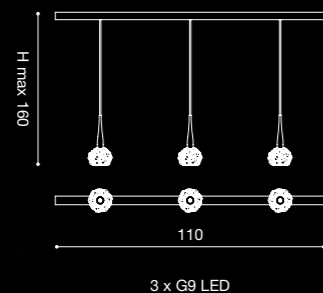

# GHIA

DESIGN  
BY MANUEL  
BORRI

**GHALIA**  
/ DESIGN BY MANUEL BORRI

**GHALIA**  
/ DESIGN BY MANUEL BORRI

**SO 1L**

**SO 3L**

**SO 3L Ø35**

**SO 6L Ø60**