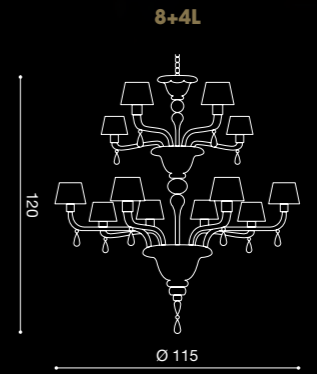

12 x max 42W E14 HALO
12 x max 11W E14 FLUO
E14 SUITABLE FOR LED LAMPS