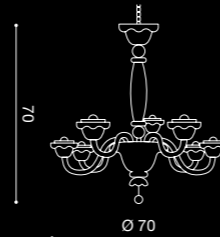

**MA  
N  
N** DESIGN  
BY ARCHIVIO  
STORICO

MANIN

/ DESIGN BY  
ARCHIVIO STORICO

5L

5 x max 42W E14 HALO  
5 x max 11W E14 FLUO  
E14 SUITABLE FOR LED LAMPS

6L

6 x max 42W E14 HALO  
6 x max 11W E14 FLUO  
E14 SUITABLE FOR LED LAMPS