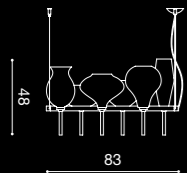

SO 6L HORIZONTAL