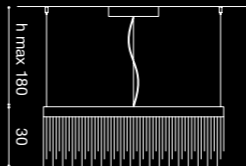

SO RE 90x30

25W LED 3000°K
2150 lm

35W LED 3000°K
2960 lm

44W LED 3000°K
3740 lm