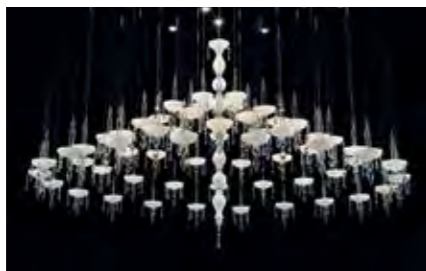

# LIMELIGHT

/ DESIGN BY LORENZO BERTOCCO

Restaurant de la Plage  
L'Isle-Adam, France

Showroom  
Light4  
Venice, Italy

Archivio Storico  
del Duomo di Milano  
Milan, Italy

Salone del  
Mobile 2016  
Milan, Italy