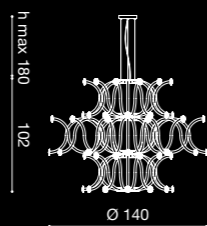

PL COMPO 1

6 x max 105W E27 HALO
6 x max 23W E27 FLUO
6 x E27 SUITABLE FOR LED LAMPS
+
1 x 15W LED 3000°K

PL COMPO 2

9 x max 105W E27 HALO
9 x max 23W E27 FLUO
9 x E27 SUITABLE FOR LED LAMPS
+
1 x 15W LED 3000°K

SO COMPO 1

6 x max 105W E27 HALO
6 x max 23W E27 FLUO
6 x E27 SUITABLE FOR LED LAMPS
+
1 x 15W LED 3000°K

SO COMPO 2

9 x max 105W E27 HALO
9 x max 23W E27 FLUO
9 x E27 SUITABLE FOR LED LAMPS
+
1 x 15W LED 3000°K

SO COMPO 3

15 x max 105W E27 HALO
15 x max 23W E27 FLUO
15 x E27 SUITABLE FOR LED LAMPS
+
1 x 15W LED 3000°K

AP

2 x max 70W E27 HALO
2 x max 23W E27 FLUO
2 x E27 SUITABLE FOR LED LAMPS

PL 80

3 x max 105W E27 HALO
3 x max 23W E27 FLUO
3 x E27 SUITABLE FOR LED LAMPS
+
1 x 15W LED 3000°K

PL 140

3 x max 105W E27 HALO
3 x max 23W E27 FLUO
3 x E27 SUITABLE FOR LED LAMPS
+
1 x 15W LED 3000°K

PL 200

3 x max 105W E27 HALO
3 x max 23W E27 FLUO
3 x E27 SUITABLE FOR LED LAMPS
+
1 x 15W LED 3000°K

SO COMPO 4

21 x max 105W E27 HALO
21 x max 23W E27 FLUO
21 x E27 SUITABLE FOR LED LAMPS
+
1 x 15W LED 3000°K

SO COMPO 5

21 x max 105W E27 HALO
21 x max 23W E27 FLUO
21 x E27 SUITABLE FOR LED LAMPS
+
1 x 15W LED 3000°K

SO 80

3 x max 105W E27 HALO
3 x max 23W E27 FLUO
3 x E27 SUITABLE FOR LED LAMPS
+
1 x 15W LED 3000°K

SO 140

3 x max 105W E27 HALO
3 x max 23W E27 FLUO
3 x E27 SUITABLE FOR LED LAMPS
+
1 x 15W LED 3000°K

SO 200

3 x max 105W E27 HALO
3 x max 23W E27 FLUO
3 x E27 SUITABLE FOR LED LAMPS
+
1 x 15W LED 3000°K

Label A