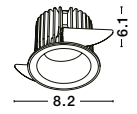

GIO | 620014