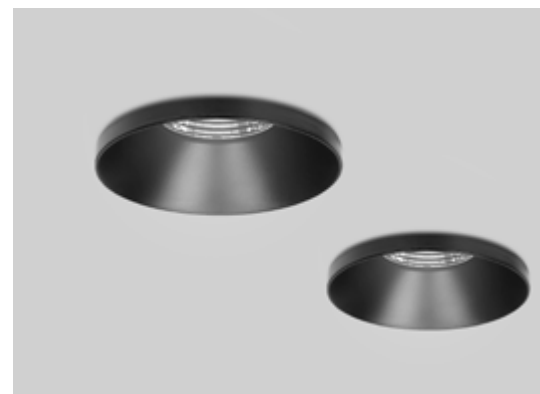

ZELMIRA | 114