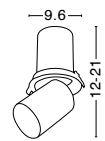

JUNO | 7770442 · 15W