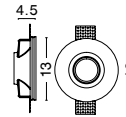

new
COSIMO | 9879103

White Gypsum
Adjustable Brackets
GU10 1x35 Watt 230 Volt
IP20 Bulb Excluded
D: 13 H: 4.5 cm
Cut Out: 13.5 cm