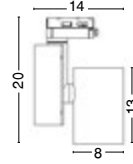

COMPATIBLE WITH TRACK RAIL | 7770631 (BLACK) OR 7770630 (WHITE)

TRACK | 7770405 · 30W · 3000K

Adjustable

TRACK | 7770406 · 30W · 3000K

TRACK | 7770401 · 30W · 3000K

TRACK | 7770402 · 30W · 3000K

Photo	Code	Material	Watt	Driver	LED Chip	Dimension (cm)	Lumen	CRI	Beam Angle	Kelvin	Protection	Adaptor	Driver Included
	7770405	White Aluminium	30W	Philips	Philips	D:8.1 H:21	3100Lm	>80	24° / 36° / 60°	3000K	IP20	3 Wires	✓
	7770406	Black Aluminium	30W	Philips	Philips	D:8.1 H:21	3100Lm	>80	24° / 36° / 60°	3000K	IP20	3 Wires	✓
	7770401	White Aluminium	30W	Philips	Philips	D:8 H:20	3100Lm	>80	24° / 36° / 60°	3000K	IP20	4 Wires	✓
	7770402	Black Aluminium	30W	Philips	Philips	D:8 H:20	3100Lm	>80	24° / 36° / 60°	3000K	IP20	4 Wires	✓