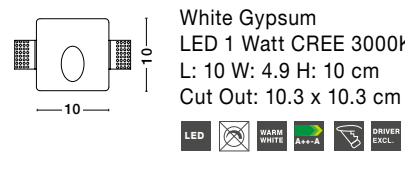

CIROCCO | 61886001

White Gypsum
LED 1 Watt CREE 3000K IP20
L: 10 W: 4.9 H: 10 cm
Cut Out: 10.3 x 10.3 cm

DRIVER | 9889134

Driver 2 Watt Waiberlon
Input: 220-240V AC 50/60Hz
Output: 3-4 VDC
500mA Not Dimmable