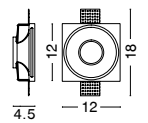

TOBIA | 9879104

White Gypsum
Adjustable Brackets
GU10 1x35 Watt 230 Volt
IP20 Bulb Excluded
L: 12 W: 12 H: 4.5 cm
Cut Out: 12.5 x 12.5 cm