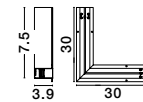

Q-CONNECTOR | 8252013

Corner Connector for Recess Magnetic Profile
Sandy Black Aluminium
L: 30 W: 30 H: 7.5 cm
Cut Out: 4.4 cm