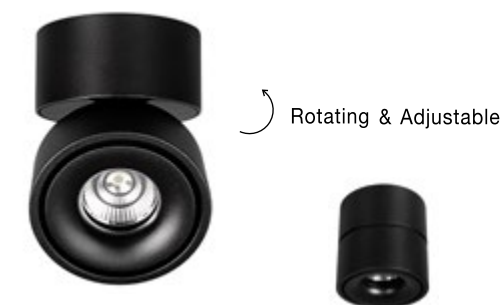

UNIVERSAL | 72004

Sandy Black Aluminium
 Cree COB 300mA 13 Watt
 1140Lm 3000K IP20
 Philips Driver
 CRI 90 Beam Angle 38°
 D: 10 H: 10.3 cm

UNIVERSAL | 72002

Sandy Black Aluminium
 Cree COB 300mA 13 Watt
 1140Lm 3000K IP20
 Philips Driver
 CRI 90 Beam Angle 38°
 D: 10 H: 9 cm
 Cut Out: 9.3 cm