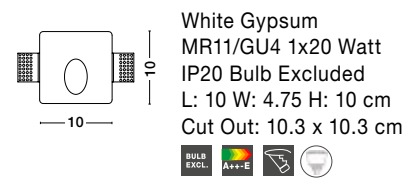

BULB EXCL. **A++-E**

EURONA | 9879389

White Gypsum
 LED 1 Watt 3000K IP20
 Waiberlon Driver Included
 L: 8 W: 4.8 H: 16.5 cm
 Cut Out: 8.2 x 16.7 cm

LED **A++-A**

new
CIROCCO | 9879392

White Gypsum
MR11/GU4 1x20 Watt
IP20 Bulb Excluded
L: 10 W: 4.75 H: 10 cm
Cut Out: 10.3 x 10.3 cm