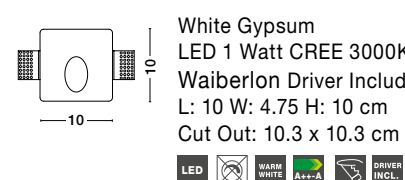

new
CIROCCO | 9879106

White Gypsum
LED 1 Watt CREE 3000K IP20
Waiberlon Driver Included
L: 10 W: 4.75 H: 10 cm
Cut Out: 10.3 x 10.3 cm