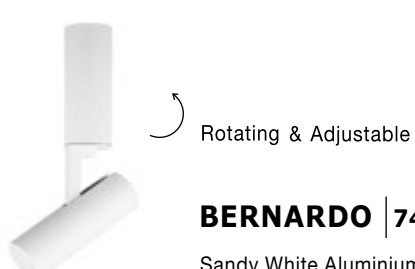

Adjustable

BERNARDO | 7409001

Sandy Black Aluminium
GU10 1x35 Watt 230 Volt
IP20 Bulb Excluded
Adjustable
D: 6 H1: 11 H2: 29 cm

Rotating & Adjustable

BERNARDO | 7404601

Sandy Black Aluminium
LED COB 13 Watt Cree
1140Lm 3000K IP20
CRI 90 Adjustable
Philips Driver
D: 5 H1: 14 H2: 28 cm