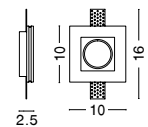

TOBIA | 9879107

White Gypsum
GU10 1x35 Watt 230 Volt
IP20 Bulb Excluded
L: 10 W: 10 H: 2.5 cm
Cut Out: 10.5 x 10.5 cm

Adjustable Brackets

TOBIA | 41844401

White Gypsum
Adjustable Brackets
GU10 1x35 Watt 230 Volt
IP20 Bulb Excluded
L: 10 W: 10 H: 3 cm
Cut Out: 10.5 x 10.5 cm