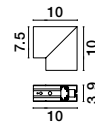

SURFACE Q-CONNECTOR

RECESS Q-CONNECTOR

V-CONNECTOR | 8252014

Corner Connector for Surface Magnetic Profile
Sandy Black Aluminium
L: 10 W: 3.9 H: 7.5 cm

Q-CONNECTOR | 8252011

Corner Connector for Surface Magnetic Profile
Sandy Black Aluminium
L: 30 W: 30 H: 7.5 cm