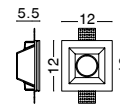

TOBIA | 7100481

White Gypsum
Adjustable Brackets
GU10 1x35 Watt 230 Volt
IP20 Bulb Excluded
L: 8 W: 8 H: 6 cm
Cut Out: 8.5 x 8.5 cm

Adjustable Brackets

new
TOBIA | 9879101

White Gypsum
Adjustable Brackets
GU10 1x35 Watt 230 Volt
IP20 Bulb Excluded
L: 12 W: 12 H: 5.5 cm
Cut Out: 12.5 x 12.5 cm