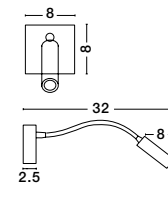

MADISON | 8128201

Chrome Aluminium
Adjustable Switch On/Off
LED Samsung 3 Watt
190Lm 3000K IP20
L: 32 W: 8 H: 31 cm