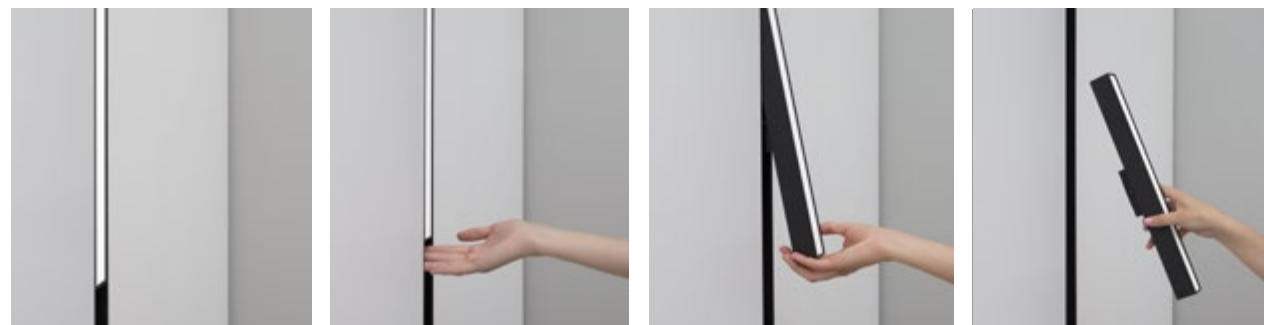

ESTE | **8252004** · 15W · 4000K
8252025 · 15W · 3000K

ESTE | **8252005** · 22W · 4000K
8252026 · 22W · 3000K

INSTALLATION & REMOVAL OF PRODUCTS

All Fittings Can Be Magnetically Installed Ensuring Tool-Free Mounting And Repositioning