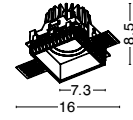

BELLUNO | 8019109