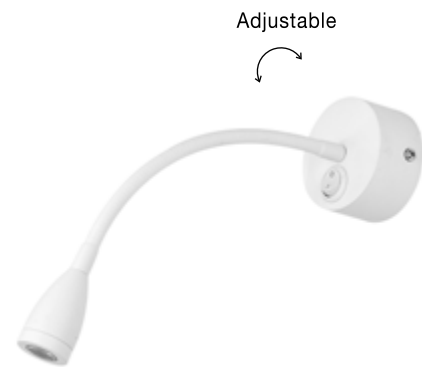

FLEX | 9701611

Sandy White Aluminium
Adjustable Switch On/Off
LED 3 Watt
190Lm 3000K IP20
D: 7 H: 30 cm