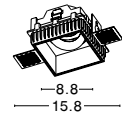

BRAD | 9000352

Sandy Black Aluminium Trimless
GU10 1x50 Watt 60Hz
220-240 Volt Adjustable
IP20 Bulb Excluded
L: 8.8 H: 6.2 cm
Cut Out: 8.5x8.5 cm