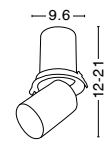

Adjustable

JUNO | 7770443 · 15W