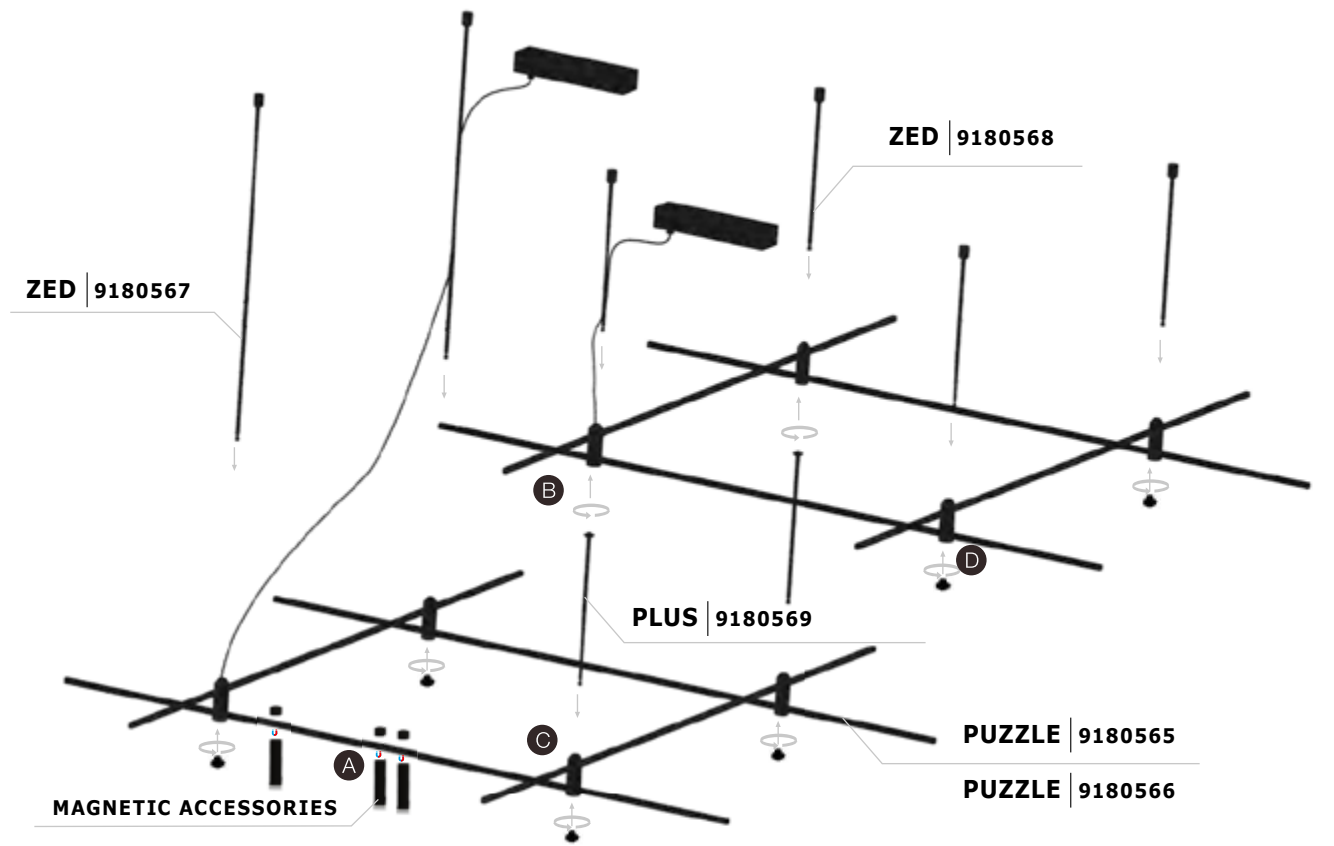

HOW IT WORKS

1. step 1 CHOOSE YOUR MAGNETIC ACCESSORIES
2. step 2 IF YOU WANT TO COMBINE MORE THAN ONE 'PUZZLES' USE 'PLUS 9180569'
3. step 3 TO ADJUST THE HEIGHT CHOOSE 'ZED' 9180567 OR 9180568