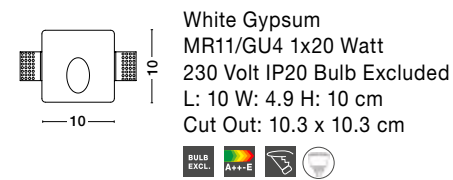

CIROCCO | 51886001

White Gypsum
MR11/GU4 1x20 Watt
230 Volt IP20 Bulb Excluded
L: 10 W: 4.9 H: 10 cm
Cut Out: 10.3 x 10.3 cm