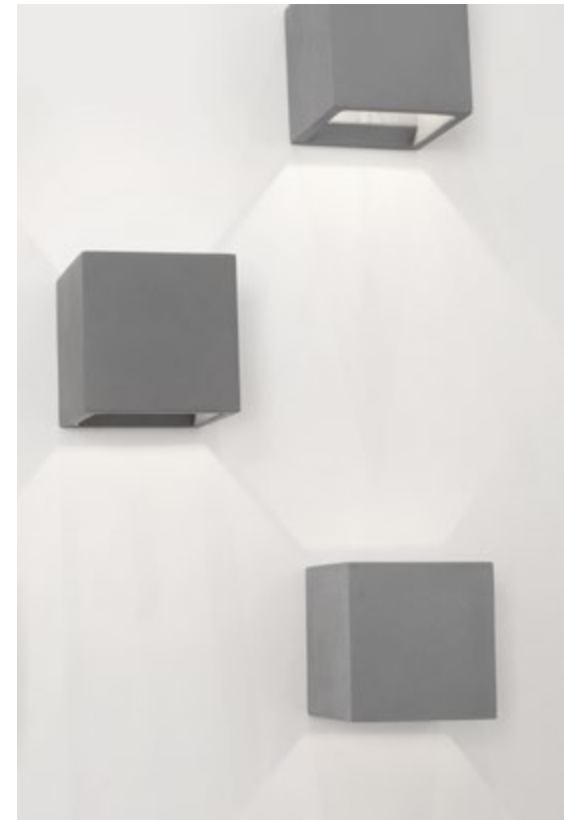

GIACOMO | 51855402

Gypsum & Black Metal
Downlight Adjustable
GU10 1x35 Watt 230 Volt
IP 20 Bulb Excluded
D: 6 L: 15.5 H: 23 cm
Cut Out: 15.8 x 15.8 cm

GIACOMO | 51855202

Gypsum & Black Metal
Downlight Adjustable
GU10 1x35 Watt 230 Volt
IP 20 Bulb Excluded
D: 6 L: 15.5 H: 33 cm
Cut Out: 15.8 x 15.8 cm