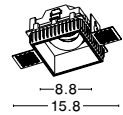

CABLE LENGTH 1.80m

DON'T FORGET TO CONNECT THEM WITH DRIVER | code: 9020170

**WATERPROOF
IP67**

DOWNLIGHT RECESSED
SPOTS GU10

**TRIMLESS
CU10 ADJUSTABLE**

BRAD | 9000351

Sandy White Aluminium Trimless
GU10 1x50 Watt 60Hz
220-240 Volt Adjustable
IP20 Bulb Excluded
L: 8.8 H: 6.2 cm
Cut Out: 8.5x8.5 cm