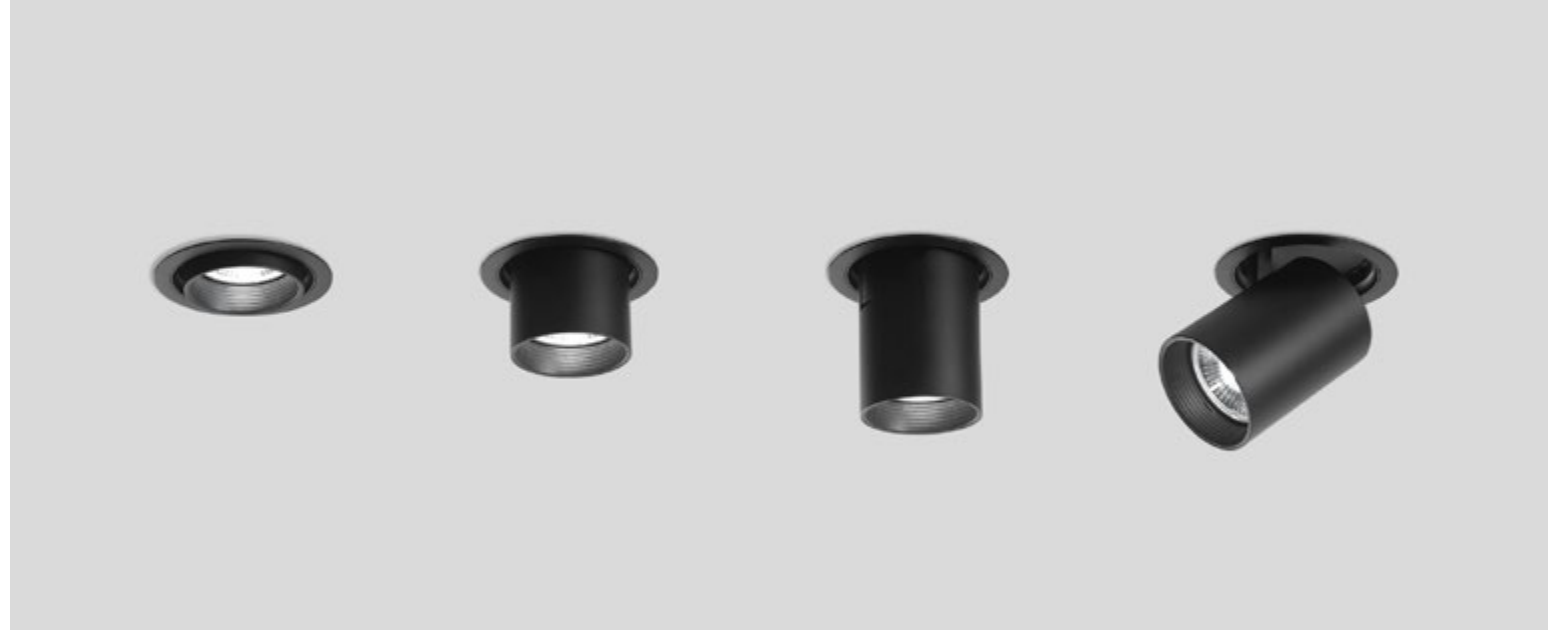

Adjustable

DRIVER INCLUDED

Driver 15 Watt Philips
Input: 220-240V AC 50/60Hz
Output: 30-42 VDC
0.35A Not Dimmable

DRIVER INCLUDED

Driver 30 Watt Philips
Input: 220-240V AC 50/60Hz
Output: 30-42 VDC
0.7A Not Dimmable

Photo	Code	Material	Watt	LED Chip	Lumen	Dimension (cm)	Cut Out (cm)	CRI	Beam Angle	Kelvin	Protection	Adj.	Driver Included
	7770443	Black Aluminium	15W	Luminus	1275Lm	D:9.6 H:12-21	8.5	>90	24°/36°/60°	3000K	IP20	✓	Philips
	7770442	White Aluminium	15W	Luminus	1275Lm	D:9.6 H:12-21	8.5	>90	24°/36°/60°	3000K	IP20	✓	Philips
	7770445	Black Aluminium	30W	Luminus	2890Lm	D:14 H:16-26.3	12.5	>90	24°/36°/60°	3000K	IP20	✓	Philips
	7770444	White Aluminium	30W	Luminus	2890Lm	D:14 H:16-26.3	12.5	>90	24°/36°/60°	3000K	IP20	✓	Philips