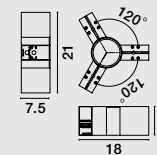

TREE 02 | 8252036

Corner 3V - 120°
Connector between three tracks
Sandy Black Aluminium
L: 18 W: 21 H: 7.5 cm