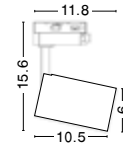

TRACK | 9712001

Sandy White Aluminium
Black Honeycomb
GU10 / MR16 1x50 Watt
Adaptor 3 wires 230 Volt
IP20 Bulb Excluded
D: 6 H: 13 cm

Compatible with 9712103 rail