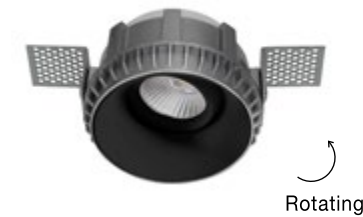

BRAD | 9017392

Sandy Black Aluminium Trimless
GU10 1x50 Watt 60Hz
220-240 Volt Adjustable
IP20 Bulb Excluded
D: 8.1 H: 5.1 cm
Cut Out: 10 cm