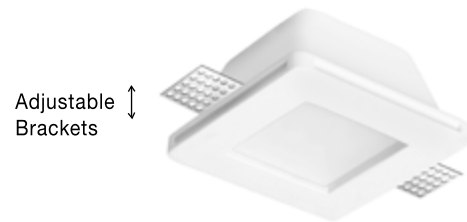

Adjustable Brackets

TOBIA | 41825801

White Gypsum
Adjustable Brackets
GU10 1x35 Watt 230 Volt
IP20 Bulb Excluded
L: 12 W: 12 H: 6 cm
Cut Out: 12.5 x 12.5 cm

Adjustable Brackets

new
TOBIA | 9879102

White Gypsum & Glass
Adjustable Brackets
GU10 1x35 Watt 230 Volt
IP20 Bulb Excluded
L: 12 W: 12 H: 5.5 cm
Cut Out: 12.5 x 12.5 cm