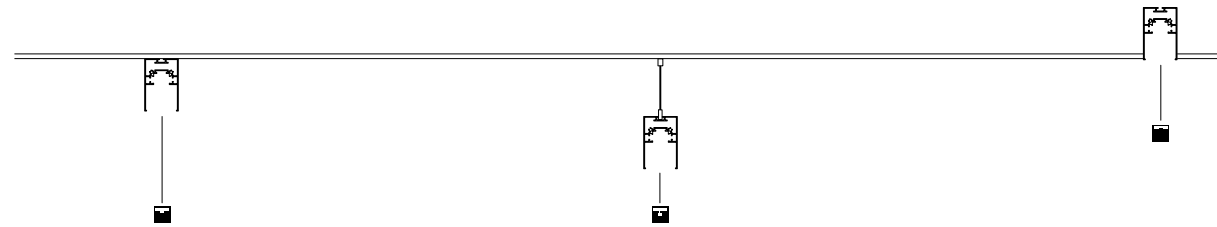

SURFACE MOUNTED

PENDANT SUSPENDED

BUILT IN RECESSED