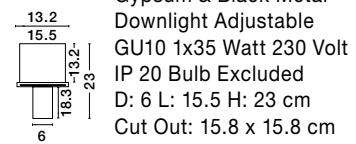

GIACOMO | 51855402

Gypsum & Black Metal
Downlight Adjustable
GU10 1x35 Watt 230 Volt
IP 20 Bulb Excluded
D: 6 L: 15.5 H: 23 cm
Cut Out: 15.8 x 15.8 cm