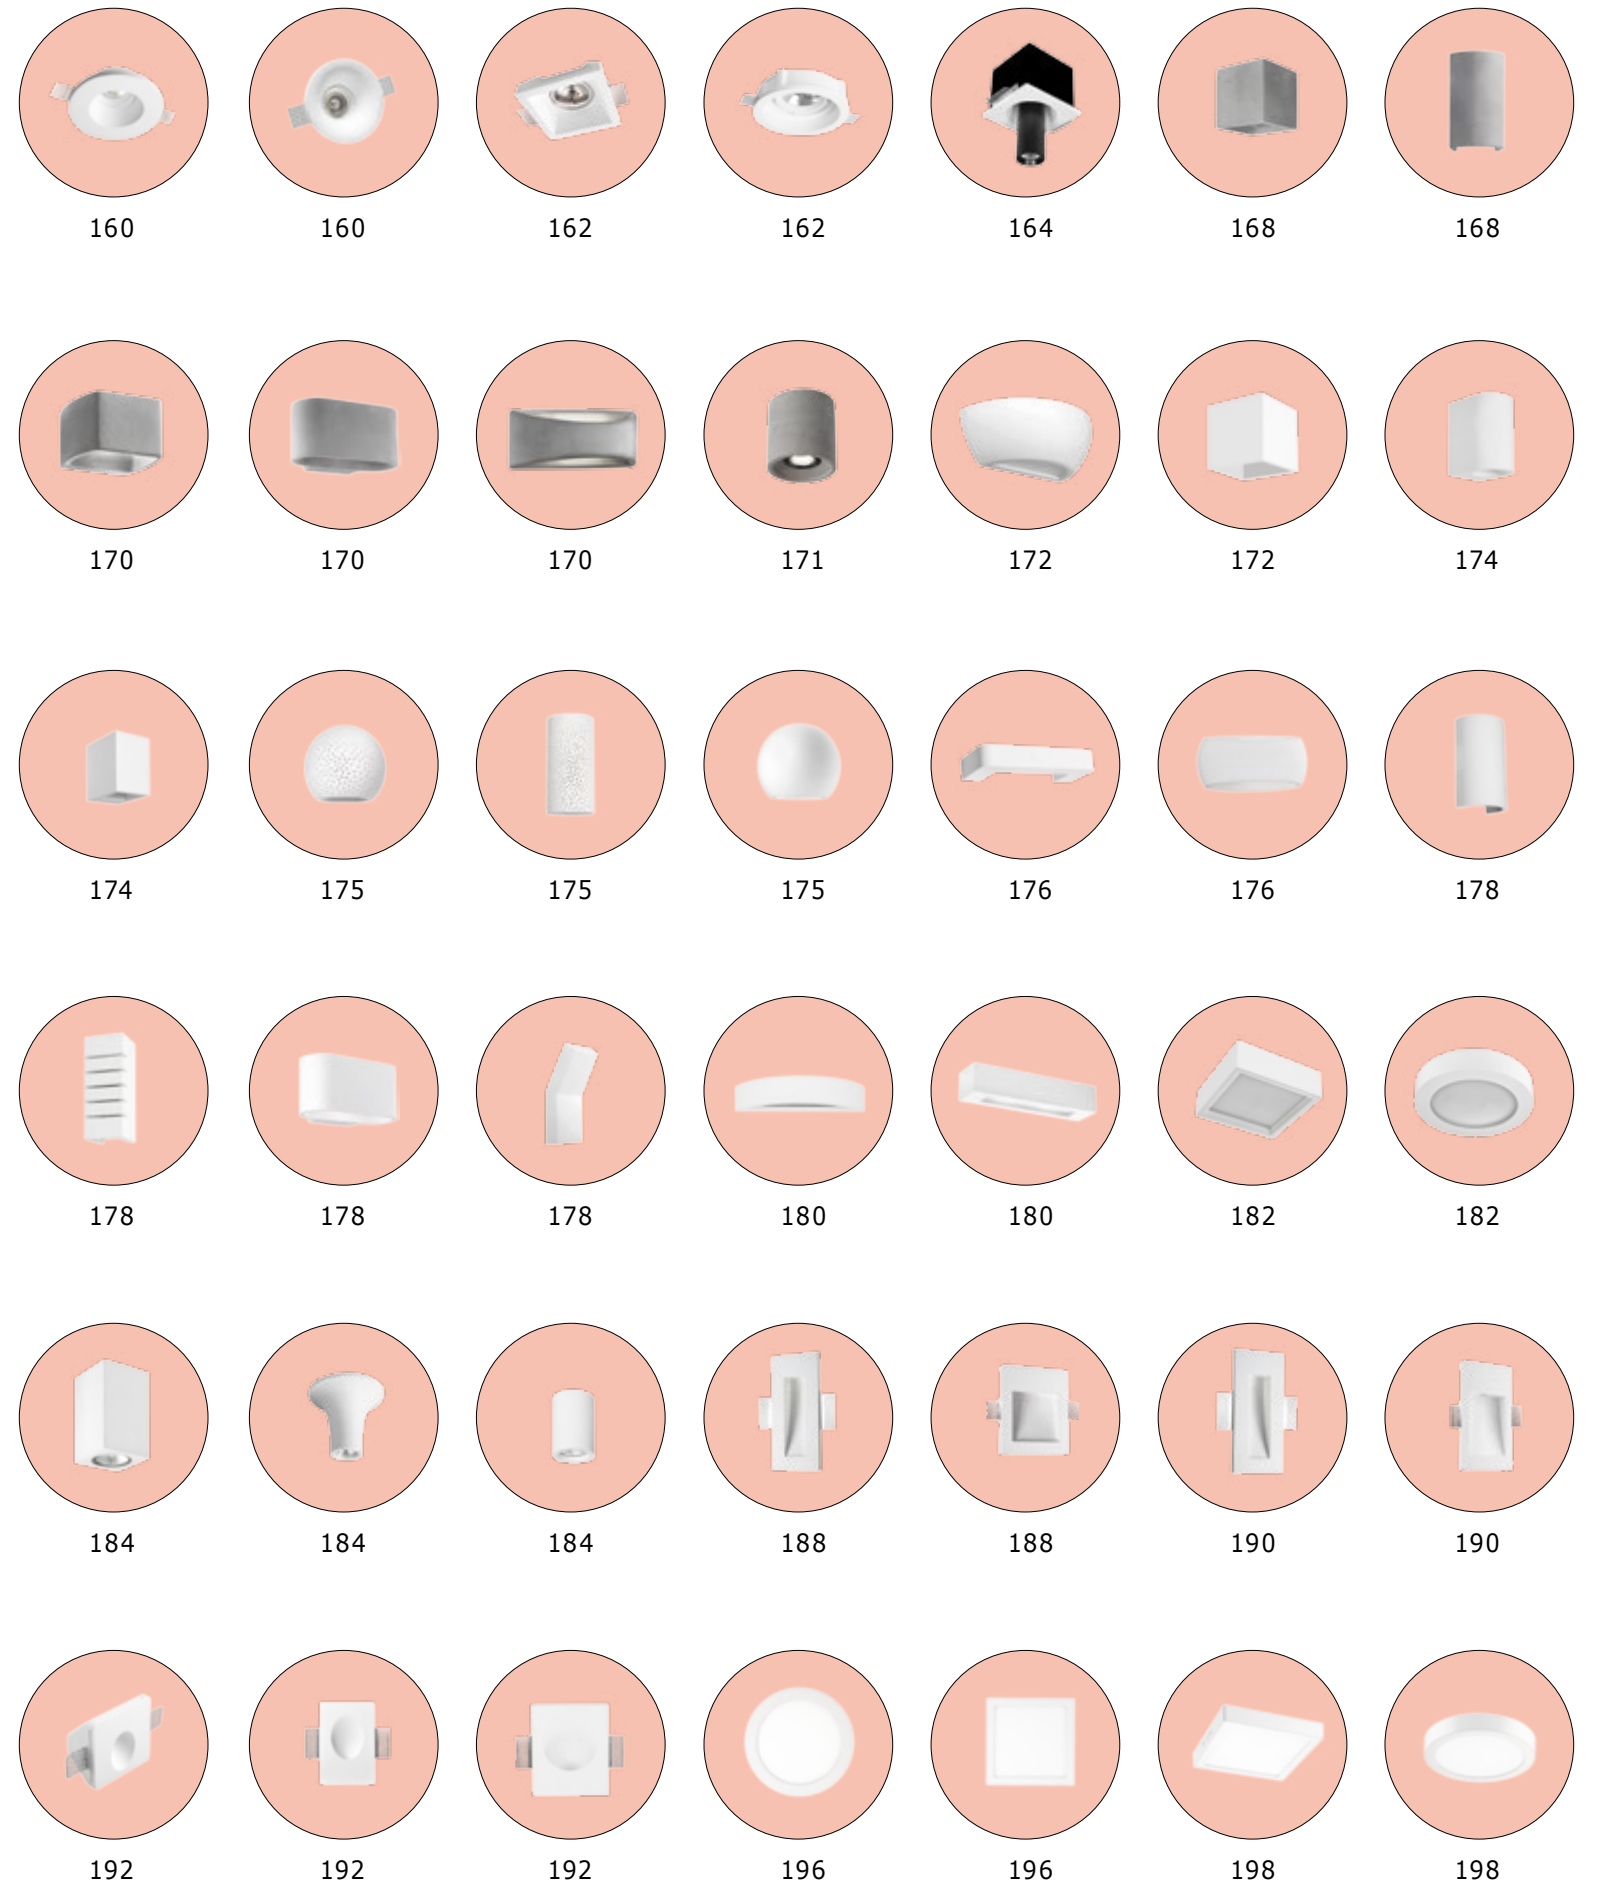

TOBIA | 156

SANDRO | 172

PREVIEW

PREVIEW

PREVIEW

PREVIEW

INDEX

1.0 MAGNETIC - DECORATIVE LIGHTING SYSTEMS	011
1.1 ACCESSORIES	019
2.0 MAGNETIC PROFILE SOLUTIONS	025
2.1 PROFILE ACCESSORIES	037
2.2 CARE SYSTEM	047
3.0 LINEAR LIGHTING PROFILES	051
3.1 CARE SYSTEM	057
4.0 SPOT LIGHTS & TRACK LIGHTING SYSTEMS	061
5.0 DOWNLIGHT RECESSED SPOTS	071
5.1 STEP LIGHTS	099
6.0 DOWNLIGHT RECESSED SPOTS GU10	105
6.1 MOUNTED SOLUTIONS	121
7.0 DECORATIVE LIGHTS	131
8.0 GYPSUM & CONCRETE SPOT LIGHTS	153
8.1 WALL & CEILING LIGHTS	167
8.2 STEP LIGHTS	187
9.0 LED PANEL	195