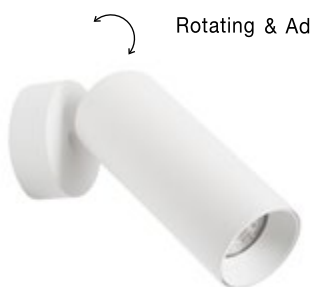

DEXTER | 821602

Sandy White Aluminium
Adjustable
GU10 1x35 Watt 230 Volt
IP20 Bulb Excluded
D: 6.2 H: 15 cm