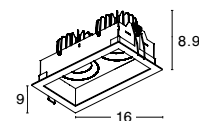

OLBIA | 8016909

OLBIA | 8001402

OLBIA | 8059409

OLBIA | 8033409

Photo	Code	Material	Recessed	LED Chip	Dimension (cm)	Cut Out (cm)	Beam Angle	Kelvin	Protection	Adjustable	Driver Included
	8018509	White & Black Aluminium	✓	X	D:9 H:7.3	7.8	36°	X	IP44	✓	X
	8016909	White & Black Aluminium	✓	X	L:9 H:8.9	8x8	36°	X	IP44	X	X
	8001402	White Aluminium	✓	X	L:9 H:8.9	8x8	36°	X	IP44	X	X
	8059409	White & Black Aluminium	✓	X	L:16 W:9 H:8.9	15x7.7	36°	X	IP44	X	X
	8033409	White Aluminium	✓	X	L:16 W:9 H:8.9	15x7.7	36°	X	IP44	X	X