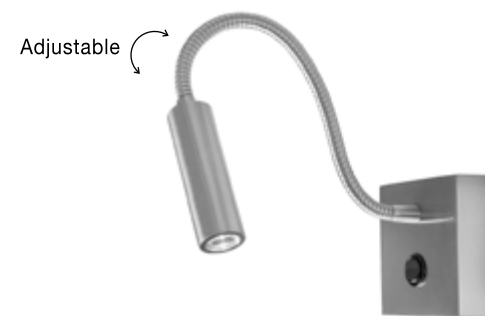

MADISON | 8128201

Chrome Aluminium
Adjustable Switch On/Off
LED Samsung 3 Watt
190Lm 3000K IP20
L: 32 W: 8 H: 31 cm