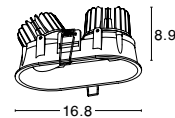

IP54

8016905 | · 10W · 3000K
8016906 | · 10W · 4000K

DRIVER | 9020171

Driver 10W Philips
Input: 100-240V AC 50/60Hz
Output: 12-24VDC 500mA
Not Dimmable

LAZIO | 8044909

Rotating

LAZIO | 8044809

Rotating

LAZIO | 8000502

Rotating

LAZIO | 8000503

Rotating

SELENE | 9071021

SELENE | 9071022

Photo	Code	Material	Recessed	LED Chip	Dimension (cm)	Cut Out (cm)	Beam Angle	Kelvin	Protection	Adjustable	Driver Included
	8044809	White Aluminium	✓	X	L:16.8 W:9 H:8.9	16 x 8.2	36°	X	IP54	✓	X
	8000502	White Aluminium	✓	X	D:9.2 H:5.4	8.2	36°	X	IP54	✓	X
	8000503	Black Aluminium	✓	X	D:9.2 H:5.4	8.2	36°	X	IP54	✓	X
	8044909	White Aluminium	✓	X	D:9 H:8.6	8.2	36°	X	IP54	✓	X
	9071021	White Aluminium	✓	X	L:8.2 H:7.9	7.6	36°	X	IP54	X	X
	9071022	Black Aluminium	✓	X	L:8.2 H:7.9	7.6	36°	X	IP54	X	X

MUST HAVE ACCESSORY

Photo	Code	Material	Watt	Volt	Ma	LED Chip	Dimension (cm)	Lumen	CRI	Beam Angle	Kelvin	Protection	Dimmable	Driver Included
	8016905	Black Aluminium	10W	20V	500	Citizen	D:6.3 H:3.8	810Lm	>80	X	3000K	IP44	X	X
	8016906	Black Aluminium	10W	20V	500	Citizen	D:6.3 H:3.8	810Lm	>80	X	4000K	IP44	X	X

DON'T FORGET TO CONNECT THEM WITH DRIVER | code: 9020171