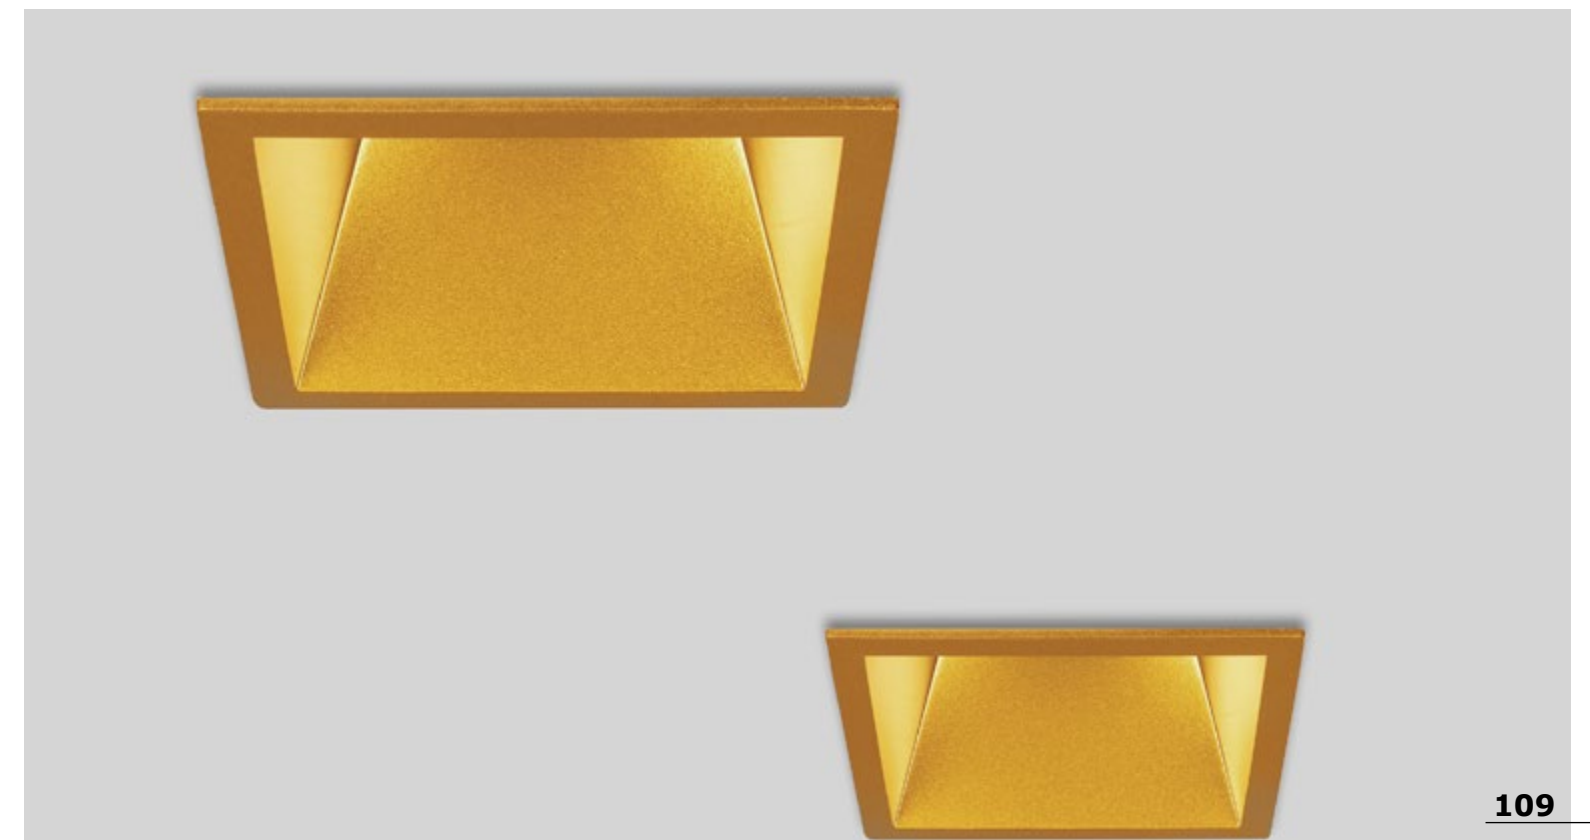

CHOOSE YOUR SPOT

READY

MAKE IT IDEAL FOR YOU

LAMP OR COB?

GU10 COB

Rotating

CADMO | 9701001

Sandy White Aluminium
GU10 1x50 Watt 230 Volt
IP20 Bulb Excluded
D: 9 X H: 4.5 cm
Cut Out: 8.2 cm