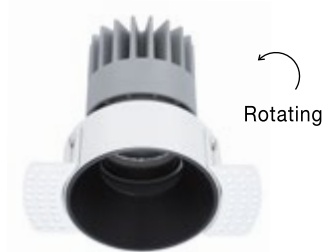

9700306

Black Round Inner
Frame D: 7.7 cm

9700305

White Square Inner Frame
L: 7.5 x W: 7.5 cm

9700307

Black Square Inner Frame
L: 7.5 x W: 7.5 cm

Rotating

READY!