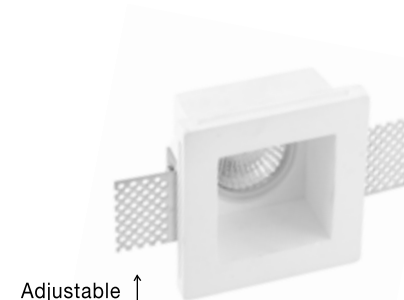

Adjustable Brackets

TOBIA | 41825802

White Gypsum & Glass
Adjustable Brackets
GU10 1x35 Watt 230 Volt
IP20 Bulb Excluded
L: 12 W: 12 H: 6 cm
Cut Out: 12.5 x 12.5 cm

Adjustable
Brackets

new

COSIMO | 9879109

White Gypsum
Adjustable Brackets
GU10 1x35 Watt 230 Volt
IP20 Bulb Excluded
L: 8 W: 8 H: 5.2 cm
Cut Out: 8.5 x 8.5 cm

Adjustable
Brackets

COSIMO | 7100461

White Gypsum
Adjustable Brackets
GU10 1x35 Watt 230 Volt
IP20 Bulb Excluded
L: 8 W: 8 H: 6 cm
Cut Out: 8.5 x 8.5 cm