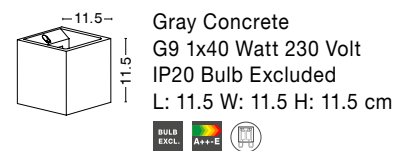

CADMO | 61625401

Gray Concrete
G9 1x40 Watt 230 Volt
IP20 Bulb Excluded
L: 11.5 W: 11.5 H: 11.5 cm