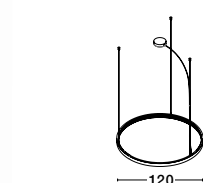

LOOP 02 | 8925202

Circular Magnetic Profile
Sandy Black Aluminium IP20
Driver 120 Watt AC 220-240 V
D: 120 H: 120 cm