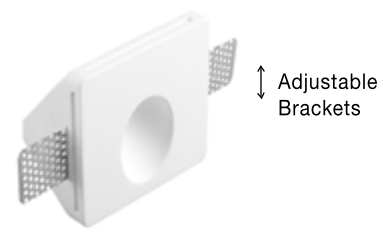

BULB EXCL. **A++-E**

EURONA | 9879389

White Gypsum
 LED 1 Watt 3000K IP20
 Waiberlon Driver Included
 L: 8 W: 4.8 H: 16.5 cm
 Cut Out: 8.2 x 16.7 cm

LED **A++-A**

new
CIROCCO | 9879392

White Gypsum
MR11/GU4 1x20 Watt
IP20 Bulb Excluded
L: 10 W: 4.75 H: 10 cm
Cut Out: 10.3 x 10.3 cm