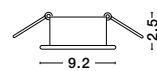

step 2

READY

MAKE IT IDEAL FOR YOU

LAMP OR COB?

CHOOSE THE FRAME:
BLACK OR WHITE?

ENZO | 834801

Sandy White Aluminium
Consists of 3 Parts
GU10 1x50 Watt 230 Volt
IP20 Bulb Excluded
D: 9.2 H: 2.5 cm
Cut Out: 7.8 cm