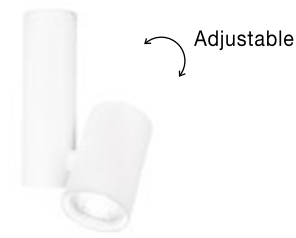

Adjustable

BERNARDO | 7409002

Sandy White Aluminium
GU10 1x35 Watt 230 Volt
IP20 Bulb Excluded
Adjustable
D: 6 H1: 11 H2: 29 cm