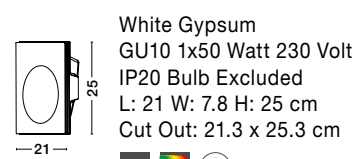

CIROCCO | 9188626

White Gypsum
LED 1 Watt CREE 3000K IP20
L: 12 W: 5.5 H: 18 cm
Cut Out: 12.3 x 18.3 cm

CIROCCO | 9602615

White Gypsum
GU10 1x50 Watt 230 Volt
IP20 Bulb Excluded
L: 21 W: 7.8 H: 25 cm
Cut Out: 21.3 x 25.3 cm