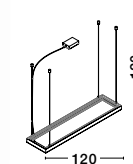

step 4

LOOP 01 | 8925201

Circular Magnetic Profile
Sandy Black Aluminium IP20
Driver 75 Watt AC 220-240 V
D: 90 H: 120 cm

LOOP 02 | 8925202

Circular Magnetic Profile
Sandy Black Aluminium IP20
Driver 120 Watt AC 220-240 V
D: 120 H: 120 cm