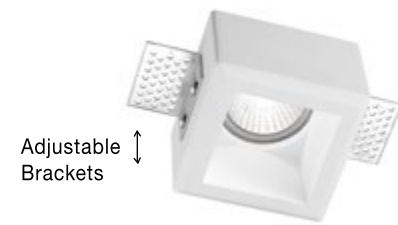

GYPSUM & CONCRETE
SPOT LIGHTS

Adjustable Brackets

new
TOBIA | 9879110

White Gypsum
Adjustable Brackets
GU10 1x35 Watt 230 Volt
IP20 Bulb Excluded
L: 8 W: 8 H: 5.2 cm
Cut Out: 8.5 x 8.5 cm

Adjustable Brackets