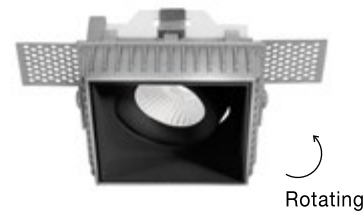

CABLE LENGTH 1.80m

DON'T FORGET TO CONNECT THEM WITH DRIVER | code: 9020170

**WATERPROOF
IP67**

DOWNLIGHT RECESSED
SPOTS GU10

**TRIMLESS
CU10 ADJUSTABLE**

BRAD | 9000351

Sandy White Aluminium Trimless
GU10 1x50 Watt 60Hz
220-240 Volt Adjustable
IP20 Bulb Excluded
L: 8.8 H: 6.2 cm
Cut Out: 8.5x8.5 cm