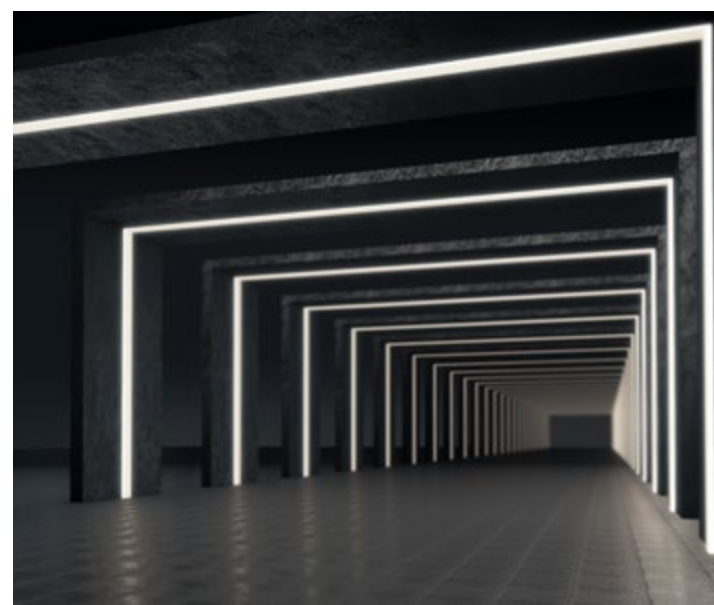

LINEAR LIGHTING PROFILES

CARE SYSTEM
DIMMABLE - ADJUSTABLE CCT
3000-6500K