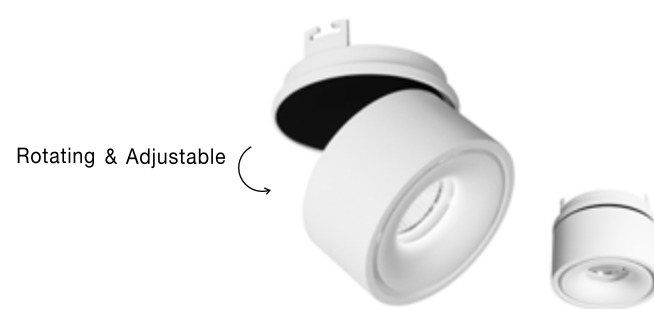

UNIVERSAL | 72004

Sandy Black Aluminium
 Cree COB 300mA 13 Watt
 1140Lm 3000K IP20
 Philips Driver
 CRI 90 Beam Angle 38°
 D: 10 H: 10.3 cm

UNIVERSAL | 72002

Sandy Black Aluminium
 Cree COB 300mA 13 Watt
 1140Lm 3000K IP20
 Philips Driver
 CRI 90 Beam Angle 38°
 D: 10 H: 9 cm
 Cut Out: 9.3 cm