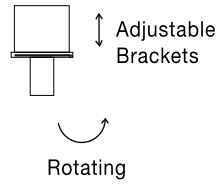

Gypsum & White Metal
Downlight Adjustable
GU10 1x35 Watt 230 Volt
IP 20 Bulb Excluded
D: 6 L: 15.5 H: 33 cm
Cut Out: 15.8 x 15.8 cm

Gypsum & White Metal
Downlight Adjustable
GU10 1x35 Watt 230 Volt
IP 20 Bulb Excluded
D: 6 L: 15.5 H: 23 cm
Cut Out: 15.8 x 15.8 cm

Gypsum & Black Metal
Downlight Adjustable
GU10 1x35 Watt 230 Volt
IP 20 Bulb Excluded
D: 6 L: 15.5 H: 23 cm
Cut Out: 15.8 x 15.8 cm

Gypsum & Black Metal
Downlight Adjustable
GU10 1x35 Watt 230 Volt
IP 20 Bulb Excluded
D: 6 L: 15.5 H: 33 cm
Cut Out: 15.8 x 15.8 cm