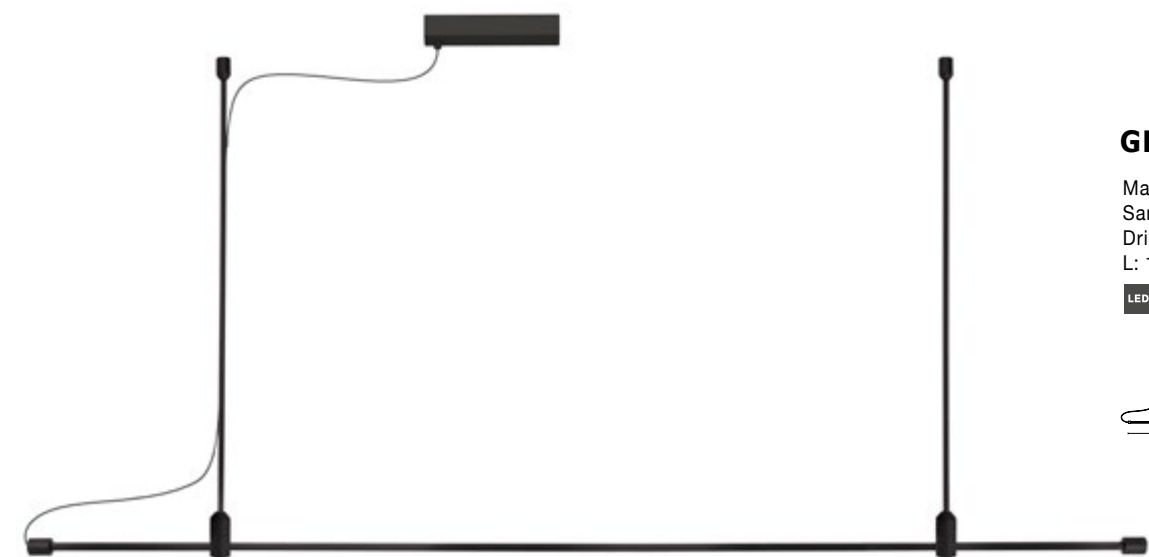

MAGNETIC

DECORATIVE LIGHTING SYSTEMS

GRAMMI 01 | 9180563

Magnetic Tubular Structure
Sandy Black Aluminium IP20
Driver 60 Watt AC85-265V
L: 150 H: 120 cm

GRAMMI

NOVA LUCE introduces the GRAMMI series.
A set of tubular structures compatible with a wide range of magnetic accessories designed to assemble in different shapes.
Adjusting to the needs of every space, GRAMMI'S inovating designing reduces large inventories while preserving NOVA LUCE'S dream of delivering high quality fashionable and luxurious products.