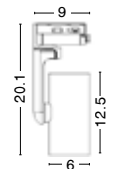

TRACK | 9701101

Sandy White Aluminium
Black Honeycomb
GU10 Adaptor 3 wires
1x50 Watt 230 Volt
IP20 Bulb Excluded
D: 6 H: 20.1 cm

Compatible with 9712103 rail