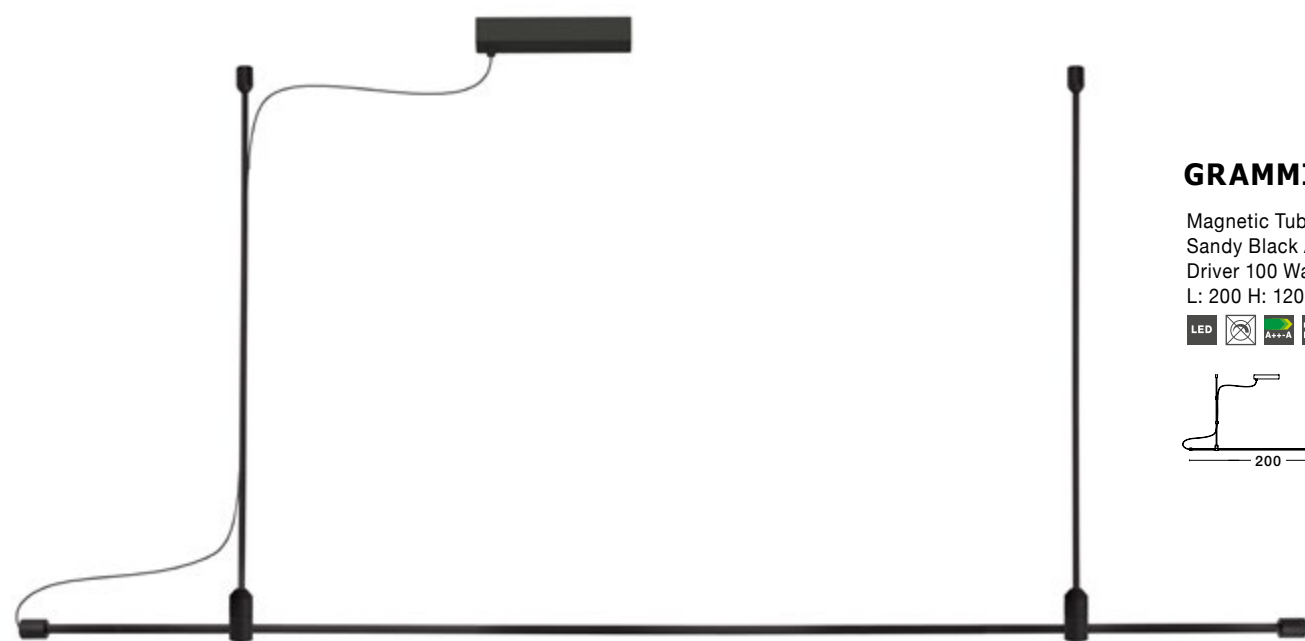

MAGNETIC

DECORATIVE LIGHTING SYSTEMS

GRAMMI 01 | 9180563

Magnetic Tubular Structure
Sandy Black Aluminium IP20
Driver 60 Watt AC85-265V
L: 150 H: 120 cm

GRAMMI

NOVA LUCE introduces the GRAMMI series.
A set of tubular structures compatible with a wide range of magnetic accessories designed to assemble in different shapes.
Adjusting to the needs of every space, GRAMMI'S inovating designing reduces large inventories while preserving NOVA LUCE'S dream of delivering high quality fashionable and luxurious products.