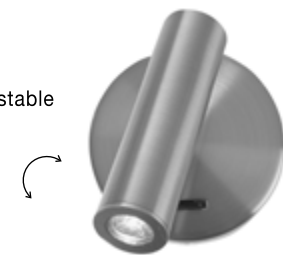

LAREDO | 8140521

Sandy White Aluminium
LED Samsung 3 Watt
Adjustable Switch On/Off
190Lm 3000K IP20
L: 11 W: 9 H: 11 cm

Rotating & Adjustable

LAREDO | 8140522

Chrome Aluminium
LED Samsung 3 Watt
Adjustable Switch On/Off
190Lm 3000K IP20
L: 11 W: 9 H: 11 cm