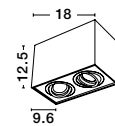

RENDE | 820602

Sandy White Aluminium
GU10 2x50 Watt 230 Volt
IP20 Bulb Excluded
Adjustable
L: 18 W: 9.6 H: 12.5 cm

Rotating