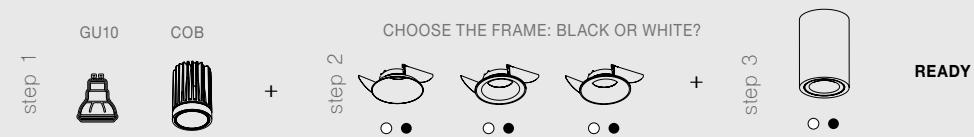

Driver 20 Watt Philips
Input: 220-240V AC 50/60Hz
Output: 32-40 VDC
0.5A Not Dimmable

MAKE IT IDEAL FOR YOU

LAMP OR COB?

CHOOSE THE FRAME: BLACK OR WHITE?

MAKE IT IDEAL FOR YOU

LAMP OR COB?

OR

LED COB