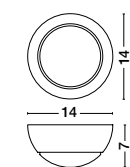

ODIN | 910162

Sandy Black Aluminium
Adjustable
LED 5 Watt 230 Volt
247Lm 3000K IP20
D: 14 W: 7 H: 14 cm