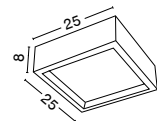

BELINA | 41860201

White Gypsum & Glass
E27 2x25 Watt 230 Volt
IP20 Bulb Excluded
L: 25 W: 25 H: 8.5 cm