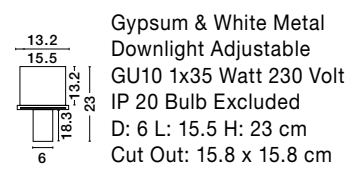

GIACOMO | 51855401

Gypsum & White Metal
Downlight Adjustable
GU10 1x35 Watt 230 Volt
IP 20 Bulb Excluded
D: 6 L: 15.5 H: 23 cm
Cut Out: 15.8 x 15.8 cm