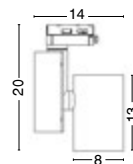

COMPATIBLE WITH TRACK RAIL | 7770631 (BLACK) OR 7770630 (WHITE)

TRACK | 7770405 · 30W · 3000K

Adjustable

TRACK | 7770406 · 30W · 3000K

TRACK | 7770401 · 30W · 3000K

TRACK | 7770402 · 30W · 3000K

Photo	Code	Material	Watt	Driver	LED Chip	Dimension (cm)	Lumen	CRI	Beam Angle	Kelvin	Protection	Adaptor	Driver Included
	7770405	White Aluminium	30W	Philips	Philips	D:8.1 H:21	3100Lm	>80	24° / 36° / 60°	3000K	IP20	3 Wires	✓
	7770406	Black Aluminium	30W	Philips	Philips	D:8.1 H:21	3100Lm	>80	24° / 36° / 60°	3000K	IP20	3 Wires	✓
	7770401	White Aluminium	30W	Philips	Philips	D:8 H:20	3100Lm	>80	24° / 36° / 60°	3000K	IP20	4 Wires	✓
	7770402	Black Aluminium	30W	Philips	Philips	D:8 H:20	3100Lm	>80	24° / 36° / 60°	3000K	IP20	4 Wires	✓