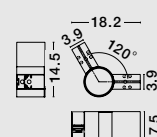

TREE 01 | 8252035

Corner 2V - 120°
Connector between two tracks
Sandy Black Aluminium
L: 18 W: 14 H: 7.5 cm

TREE 02 | 8252036

Corner 3V - 120°
Connector between three tracks
Sandy Black Aluminium
L: 18 W: 21 H: 7.5 cm