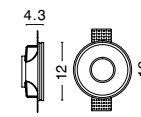

new
COSIMO | 9879105

White Gypsum
Adjustable Brackets
GU10 1x35 Watt 230 Volt
IP20 Bulb Excluded
D: 12 H: 4.3 cm
Cut Out: 12.5 cm