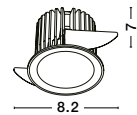

GEMA | 620010