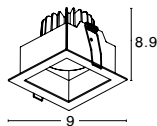

OLBIA | 8016909

OLBIA | 8001402

OLBIA | 8059409

OLBIA | 8033409

Photo	Code	Material	Recessed	LED Chip	Dimension (cm)	Cut Out (cm)	Beam Angle	Kelvin	Protection	Adjustable	Driver Included
	8018509	White & Black Aluminium	✓	X	D:9 H:7.3	7.8	36°	X	IP44	✓	X
	8016909	White & Black Aluminium	✓	X	L:9 H:8.9	8x8	36°	X	IP44	X	X
	8001402	White Aluminium	✓	X	L:9 H:8.9	8x8	36°	X	IP44	X	X
	8059409	White & Black Aluminium	✓	X	L:16 W:9 H:8.9	15x7.7	36°	X	IP44	X	X
	8033409	White Aluminium	✓	X	L:16 W:9 H:8.9	15x7.7	36°	X	IP44	X	X