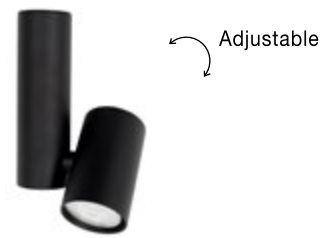

UNIVERSAL | 62002

Sandy White Aluminium
 Cree COB 300mA 13 Watt
 1140Lm 3000K IP20
 Philips Driver
 CRI 90 Beam Angle 38°
 D: 10 H: 9 cm
 Cut Out: 9.3 cm

Adjustable

BERNARDO | 7409002

Sandy White Aluminium
GU10 1x35 Watt 230 Volt
IP20 Bulb Excluded
Adjustable
D: 6 H1: 11 H2: 29 cm