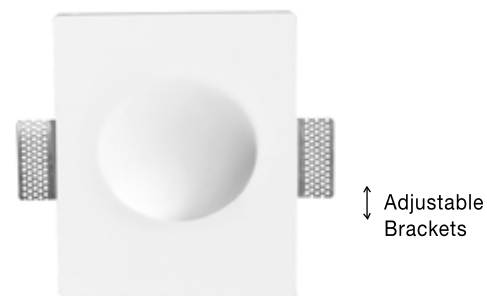

CIROCCO | 9188626

White Gypsum
LED 1 Watt CREE 3000K IP20
L: 12 W: 5.5 H: 18 cm
Cut Out: 12.3 x 18.3 cm

CIROCCO | 9602615

White Gypsum
GU10 1x50 Watt 230 Volt
IP20 Bulb Excluded
L: 21 W: 7.8 H: 25 cm
Cut Out: 21.3 x 25.3 cm