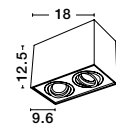

RENDE | 820603

Sandy Black Aluminium
GU10 2x50 Watt 230 Volt
IP20 Bulb Excluded
Adjustable
L: 18 W: 9.6 H: 12.5 cm

Rotating