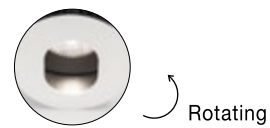

DRIVER | 9020171

Driver 10W Philips
Input: 100-240V AC 50/60Hz
Output: 12-24VDC 500mA
Not Dimmable