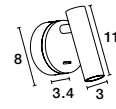

MADISON | 8128201

Chrome Aluminium
Adjustable Switch On/Off
LED Samsung 3 Watt
190Lm 3000K IP20
L: 32 W: 8 H: 31 cm

Rotating & Adjustable

CLIP | 9030201

Sandy White Aluminium
LED Philips 3 Watt
Adjustable Switch On/Off
190Lm 3000K IP20
D: 8 W: 3.4 H: 11 cm