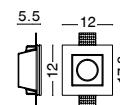

Adjustable Brackets

TOBIA | 41825801

White Gypsum
Adjustable Brackets
GU10 1x35 Watt 230 Volt
IP20 Bulb Excluded
L: 12 W: 12 H: 6 cm
Cut Out: 12.5 x 12.5 cm

Adjustable Brackets

new
TOBIA | 9879102

White Gypsum & Glass
Adjustable Brackets
GU10 1x35 Watt 230 Volt
IP20 Bulb Excluded
L: 12 W: 12 H: 5.5 cm
Cut Out: 12.5 x 12.5 cm