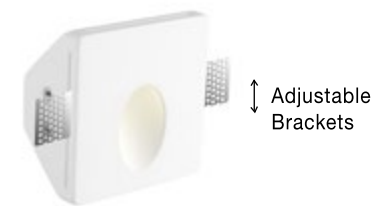

White Gypsum
MR11/GU4 1x20 Watt
IP20 Bulb Excluded
L: 10 W: 4.75 H: 10 cm
Cut Out: 10.3 x 10.3 cm

White Gypsum
LED 1 Watt CREE 3000K IP20
Waiberlon Driver Included
L: 10 W: 4.75 H: 10 cm
Cut Out: 10.3 x 10.3 cm

White Gypsum
MR11/GU4 1x20 Watt
230 Volt IP20 Bulb Excluded
L: 10 W: 4.9 H: 10 cm
Cut Out: 10.3 x 10.3 cm

White Gypsum
LED 1 Watt CREE 3000K IP20
L: 10 W: 4.9 H: 10 cm
Cut Out: 10.3 x 10.3 cm

DRIVER | 9889134

Driver 2 Watt Waiberlon
Input: 220-240V AC 50/60Hz
Output: 3-4 VDC
500mA Not Dimmable

White Gypsum
LED 1 Watt CREE 3000K IP20
L: 12 W: 5.5 H: 18 cm
Cut Out: 12.3 x 18.3 cm

White Gypsum
GU10 1x50 Watt 230 Volt
IP20 Bulb Excluded
L: 21 W: 7.8 H: 25 cm
Cut Out: 21.3 x 25.3 cm