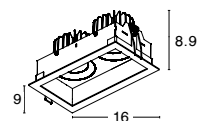

OLBIA | 8016909

OLBIA | 8001402

OLBIA | 8059409

OLBIA | 8033409

Photo	Code	Material	Recessed	LED Chip	Dimension (cm)	Cut Out (cm)	Beam Angle	Kelvin	Protection	Adjustable	Driver Included
	8018509	White & Black Aluminium	✓	X	D:9 H:7.3	7.8	36°	X	IP44	✓	X
	8016909	White & Black Aluminium	✓	X	L:9 H:8.9	8x8	36°	X	IP44	X	X
	8001402	White Aluminium	✓	X	L:9 H:8.9	8x8	36°	X	IP44	X	X
	8059409	White & Black Aluminium	✓	X	L:16 W:9 H:8.9	15x7.7	36°	X	IP44	X	X
	8033409	White Aluminium	✓	X	L:16 W:9 H:8.9	15x7.7	36°	X	IP44	X	X