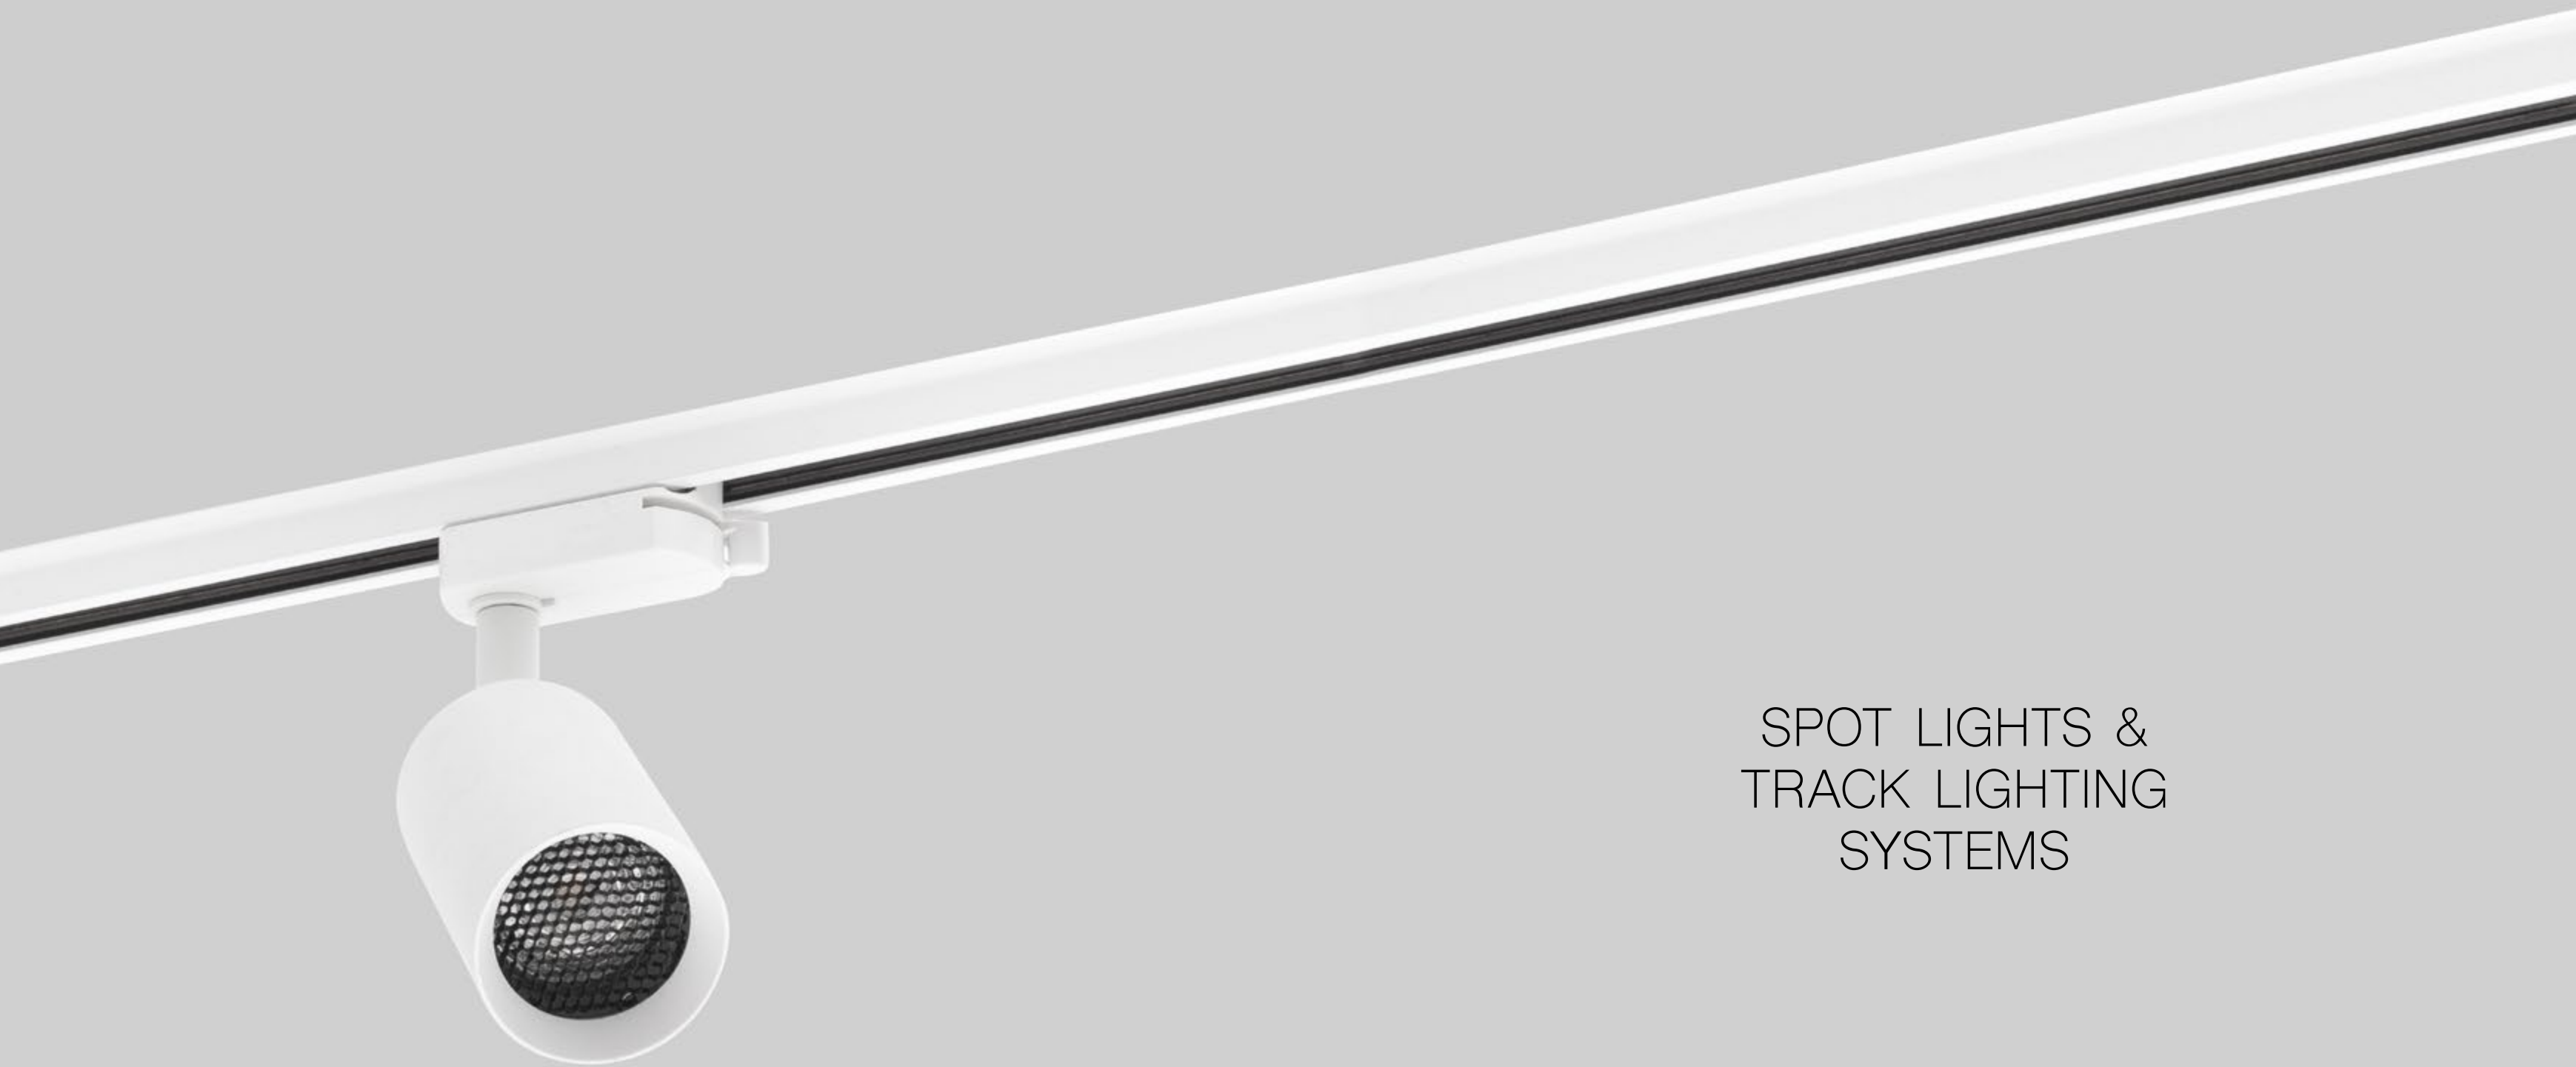

ZERINO | 8254425
Connector for two linear

WIRELESS SWITCH PANEL | 8252024
L: 8.5 W: 1.4 H: 8.5 cm

END CAP | 8254445
White Aluminium Frame

Photo	Code	Material	Watt	Volt	LED Chip	Dimension (cm)	Lumen	CRI	Beam Angle	Kelvin	Protection	Adj.	Driver Included	Dim.	Class
	8254424	Sandy White Alum.	40W	AC220-240V	Epistar	L:120 W:3.8 H:7	400-3560Lm	>80	120°	3000-6500K	IP20	X	✓	✓	I
	8254423	Sandy White Alum.	40W	AC220-240V	Epistar	L:120 W:3.8 H:7	400-3560Lm	>80	120°	3000-6500K	IP20	X	✓	✓	I
	8254428	Sandy White Alum.	20W	AC220-240V	Epistar	L:60 W:3.8 H:7	250-2020Lm	>80	120°	3000-6500K	IP20	X	✓	✓	I
	8254422	Sandy White Alum.	20W	AC220-240V	Epistar	L:34.5 W:3.8 H:7	250-1360Lm	>80	120°	3000-6500K	IP20	X	✓	✓	I
	8254427	Sandy White Alum.	20W	AC220-240V	Epistar	L:34.5 W:3.8 H:7	250-2020Lm	>80	120°	3000-6500K	IP20	X	✓	✓	I
	8254426	Sandy White Alum.	20W	AC220-240V	Epistar	L:34.5 W:3.8 H:7	250-2020Lm	>80	120°	3000-6500K	IP20	X	✓	✓	I