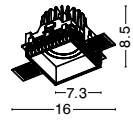

BELLUNO | 8014910