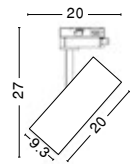

TRACK | 7770410 · 30W · 3000K
8770413 · 30W · 4000K

Photo	Code	Material	Watt	Driver	LED Chip	Dimension (cm)	Lumen	CRI	Beam Angle	Kelvin	Protection	Adaptor	Driver Included
	7770407	White Aluminium	12W	Eaglerise	Cree	D:6.1 H:21	960Lm	>80	24°/ 36°/ 60°	3000K	IP20	4 Wires	✓
	7770408	Black Aluminium	12W	Eaglerise	Cree	D:6.1 H:21	960Lm	>80	24°/ 36°/ 60°	3000K	IP20	4 Wires	✓
	8770411	White Aluminium	12W	Eaglerise	Cree	D:6.1 H:21	1060Lm	>80	24°/ 36°/ 60°	4000K	IP20	4 Wires	✓
	8770412	Black Aluminium	12W	Eaglerise	Cree	D:6.1 H:21	1060Lm	>80	24°/ 36°/ 60°	4000K	IP20	4 Wires	✓
	7770409	White Aluminium	30W	Eaglerise	Cree	D:9.3 H:27	3000Lm	>80	24°/ 36°/ 60°	3000K	IP20	4 Wires	✓
	7770410	Black Aluminium	30W	Eaglerise	Cree	D:9.3 H:27	3000Lm	>80	24°/ 36°/ 60°	3000K	IP20	4 Wires	✓
	8770414	White Aluminium	30W	Eaglerise	Cree	D:9.3 H:27	3300Lm	>80	24°/ 36°/ 60°	4000K	IP20	4 Wires	✓
	8770413	Black Aluminium	30W	Eaglerise	Cree	D:9.3 H:27	3300Lm	>80	24°/ 36°/ 60°	4000K	IP20	4 Wires	✓

COMPATIBLE WITH TRACK RAIL | 7770631 (BLACK) OR 7770630 (WHITE)