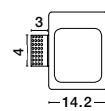

CIROCCO | 6600801

White Gypsum
LED 1 Watt 3000K IP20
Driver Excluded
L: 14.2 W: 4.5 H: 17 cm
Cut Out: 14.5 x 17.3 cm

DRIVER | 9889134

Driver 2 Watt Waiberlon
Input: 220-240V AC 50/60Hz
Output: 3-4 VDC
500mA Not Dimmable