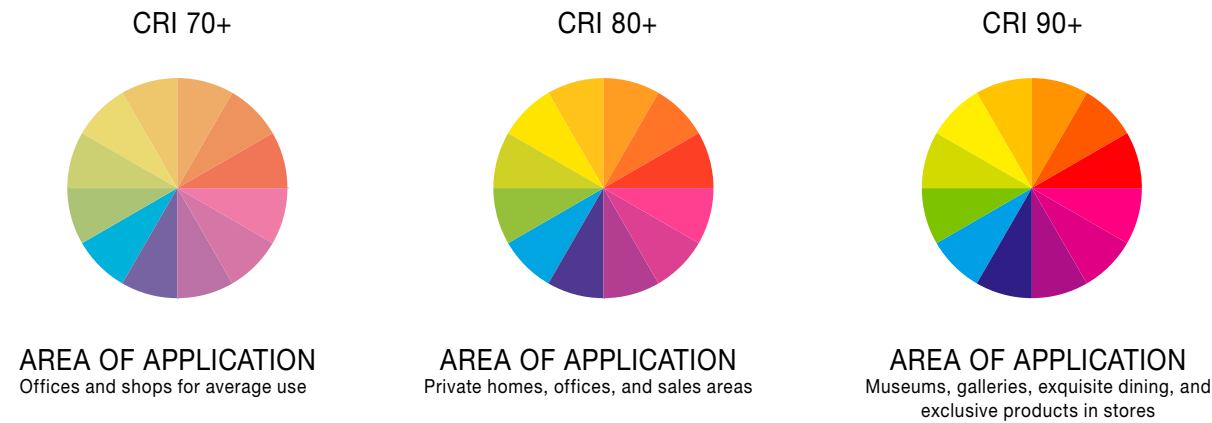

LOOK WHAT THE CAT DRAGGED IN.

EELI BUTTONS

A++-E The luminaire is compatible with bulbs of all energy classes.

A++-A Included highly efficient LED boards (cannot be replaced by the end consumer)

LIGHT COLOUR