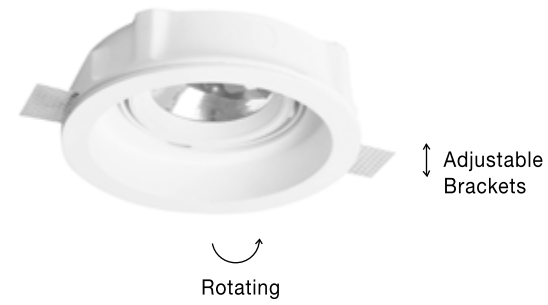

Adjustable
Brackets

new
COSIMO | 9879103

White Gypsum
Adjustable Brackets
GU10 1x35 Watt 230 Volt
IP20 Bulb Excluded
D: 13 H: 4.5 cm
Cut Out: 13.5 cm

Adjustable
Brackets

COSIMO | 41826001

White Gypsum
Adjustable Brackets
GU10 1x35 Watt 230 Volt
IP20 Bulb Excluded
D: 13 H: 5 cm
Cut Out: 13.5 cm

Adjustable
Brackets

new
COSIMO | 9879105

White Gypsum
Adjustable Brackets
GU10 1x35 Watt 230 Volt
IP20 Bulb Excluded
D: 12 H: 4.3 cm
Cut Out: 12.5 cm

Adjustable
Brackets

COSIMO | 51826202

White Gypsum
Adjustable Brackets
GU10 1x35 Watt 230 Volt
IP20 Bulb Excluded
D: 13 H: 4.5 cm
Cut Out: 13.5 cm