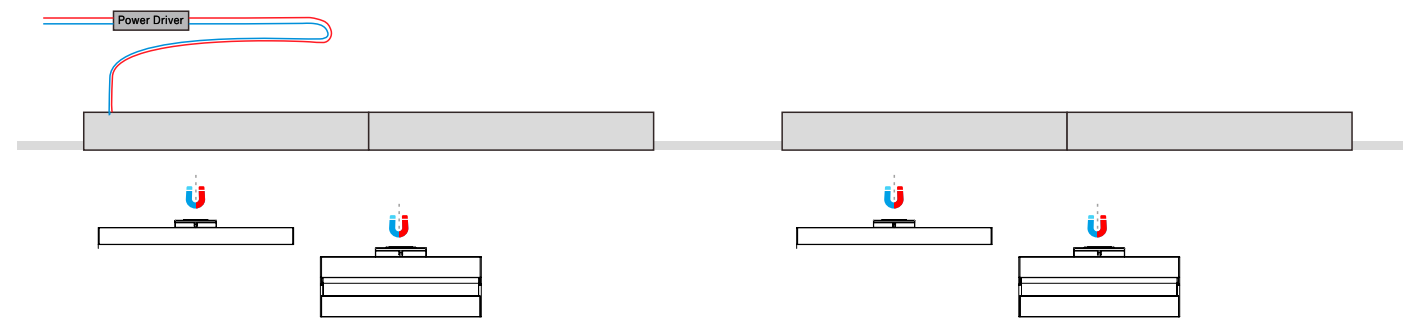

CARE | 8252023
40W · 3000K-6500K

CARE SYSTEM

Care is an intelligent and innovative control solution for a large number of magnetic and linear devices. The smart lighting technology has been designed with energy efficiency and comfort in mind that will transform every space into something special. The Brightness and colour temperature can be adjusted through the Care System or through the smartphone Application **LIGHT MIND**.

LIGHT MIND WIRELESS APPLICATION

The **LIGHT MIND** application is a wireless dimming solution enabling you to control and manage a selection of luminaires from your mobile devices (IOS or Android). **LIGHT MIND** enabled luminaires can also be controlled from a regular wall switch without the app.

For more information and technical info please go to www.novaluce.gr

Photo	Code	Material	Watt	Volt	LED Chip	Dimension (cm)	Lumen	CRI	Beam Angle	Kelvin	Protection	Adj.	Driver Included	Dim.	Class
	8252022	Sandy Black Aluminium	30W	DC24V	Philips	L:40.7 W:3.4 H:11.6	300-3000Lm	>80	120°	3000-6500K	IP20	✓	✗	✓	III
	8252023	Sandy Black Aluminium	40W	DC24V	Philips	L:98.9 W:4.4 H:8.75	400-4000Lm	>80	120°	3000-6500K	IP20	✗	✗	✓	III