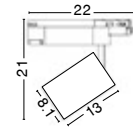

COMPATIBLE WITH TRACK RAIL | 7770631 (BLACK) OR 7770630 (WHITE)

TRACK | 7770405 · 30W · 3000K

Adjustable

TRACK | 7770406 · 30W · 3000K

TRACK | 7770401 · 30W · 3000K

TRACK | 7770402 · 30W · 3000K

Photo	Code	Material	Watt	Driver	LED Chip	Dimension (cm)	Lumen	CRI	Beam Angle	Kelvin	Protection	Adaptor	Driver Included
	7770405	White Aluminium	30W	Philips	Philips	D:8.1 H:21	3100Lm	>80	24° / 36° / 60°	3000K	IP20	3 Wires	✓
	7770406	Black Aluminium	30W	Philips	Philips	D:8.1 H:21	3100Lm	>80	24° / 36° / 60°	3000K	IP20	3 Wires	✓
	7770401	White Aluminium	30W	Philips	Philips	D:8 H:20	3100Lm	>80	24° / 36° / 60°	3000K	IP20	4 Wires	✓
	7770402	Black Aluminium	30W	Philips	Philips	D:8 H:20	3100Lm	>80	24° / 36° / 60°	3000K	IP20	4 Wires	✓