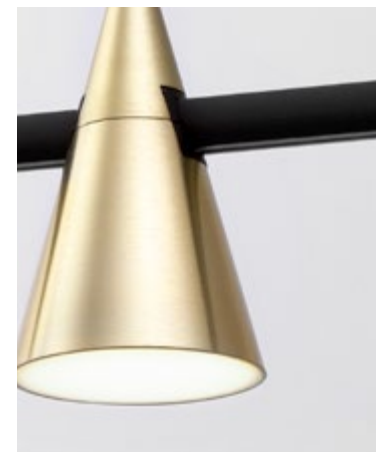

MAGNETIC DECORATIVE
ACCESSORIES