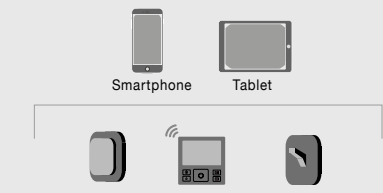

For more information and technical info please go to www.novaluce.gr

Photo	Code	Material	Watt	Volt	LED Chip	Dimension (cm)	Lumen	CRI	Beam Angle	Kelvin	Protection	Adj.	Driver Included	Dim.	Class
	8252022	Sandy Black Aluminium	30W	DC24V	Philips	L:40.7 W:3.4 H:11.6	300-3000Lm	>80	120°	3000-6500K	IP20	✓	✗	✓	III
	8252023	Sandy Black Aluminium	40W	DC24V	Philips	L:98.9 W:4.4 H:8.75	400-4000Lm	>80	120°	3000-6500K	IP20	✗	✗	✓	III