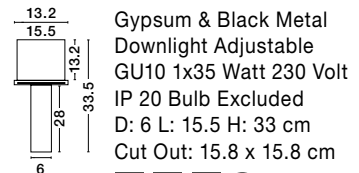

GIACOMO | 51855202

Gypsum & Black Metal
Downlight Adjustable
GU10 1x35 Watt 230 Volt
IP 20 Bulb Excluded
D: 6 L: 15.5 H: 33 cm
Cut Out: 15.8 x 15.8 cm