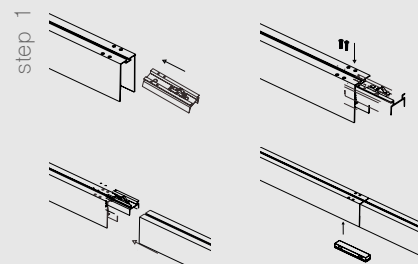

POWER CONNECTOR | 9252015

Integrated Pre Wired Power Feed
Used on Magnetic Profile to Connect
the Final Profile with Driver

CONNECTOR | 8252015

Mechanical-Electrical Connector
Used on Recess and Surface Magnetic
Profile to Connect two Profiles Together
L: 10 W: 4.2 H: 2.1 cm

KIT | 8252017

Set of accessories for
Pendant Application of
Magnetic Rail

SCREW | 8252016

Screws for Ceiling Application

CAP | 8252003

End Cap for Profile Cover
Sandy Black Aluminium Frame
L: 3.9 W: 0.2 H: 7.5 cm

HOW IT WORKS

USE THE CONNECTOR