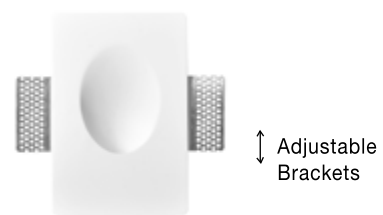

CIROCCO | 9188626

White Gypsum
LED 1 Watt CREE 3000K IP20
L: 12 W: 5.5 H: 18 cm
Cut Out: 12.3 x 18.3 cm

CIROCCO | 9602615

White Gypsum
GU10 1x50 Watt 230 Volt
IP20 Bulb Excluded
L: 21 W: 7.8 H: 25 cm
Cut Out: 21.3 x 25.3 cm