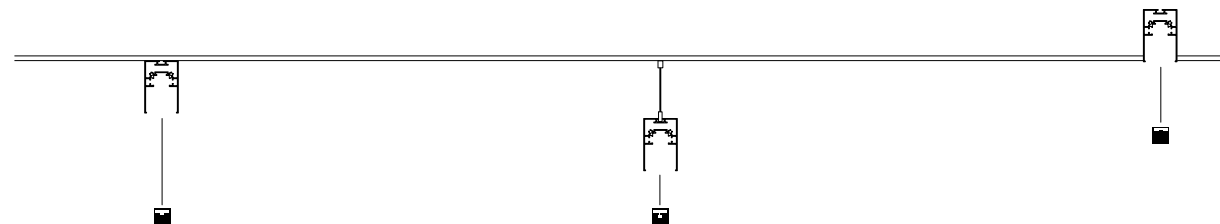

SURFACE MOUNTED

PENDANT SUSPENDED

BUILT IN RECESSED

Surface or Pendant
Magnetic Profile IP20
Sandy Black Aluminium
Max Power 300 Watt
L: 100 W: 3.9 H: 7.5 cm