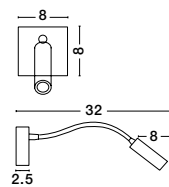

MADISON | 8128202

Sandy White Aluminium
Adjustable Switch On/Off
LED Samsung 3 Watt
190Lm 3000K IP20
L: 32 W: 8 H: 31 cm