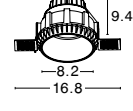

8016905 · 10W · 3000K
8016906 · 10W · 4000K