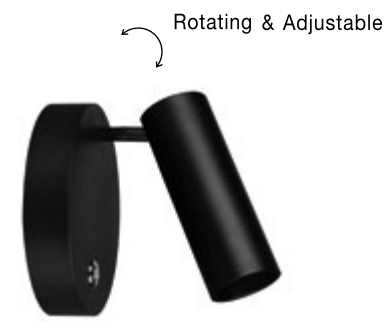

UMBERTO | 7410401

Sandy Black Aluminium
Adjustable
Switch On/Off
GU10 1x35 Watt 230 Volt
IP20 Bulb Excluded
D: 15 H: 15 cm