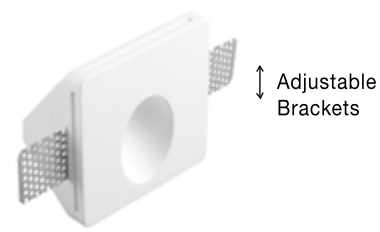

BULB EXCL. **A++-E**

EURONA | 9879389

White Gypsum
 LED 1 Watt 3000K IP20
 Waiberlon Driver Included
 L: 8 W: 4.8 H: 16.5 cm
 Cut Out: 8.2 x 16.7 cm

LED **A++-A**

new
CIROCCO | 9879392

White Gypsum
MR11/GU4 1x20 Watt
IP20 Bulb Excluded
L: 10 W: 4.75 H: 10 cm
Cut Out: 10.3 x 10.3 cm