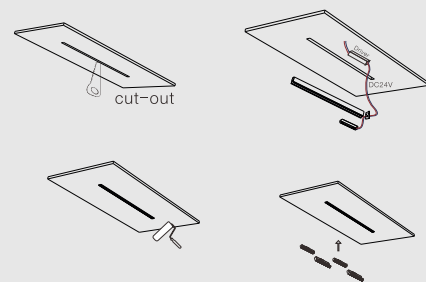

BUXTON

With Buxton 01 and Buxton 02, Nova Luce takes it to the next level in the profile section. These profiles offer the highest degree of freedom and flexibility, as all modules have magnetic application. Buxton 01 and Buxton 02 allow for neat, trimless installation, while Buxton 01 could be used for projects where surface mounting is required.