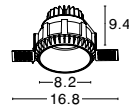

BELLUNO | 8019310