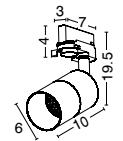

TRACK | 8008801

Sandy White Aluminium
Black Honeycomb
GU10 / MR16 1x50 Watt
Adaptor 2 wires 230 Volt
IP20 Bulb Excluded
D: 6 H: 19.5 cm

Compatible with 9052016 rail