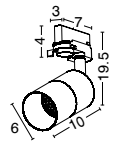

TRACK | 8008802

Sandy Black Aluminium
Black Honeycomb
GU10 / MR16 1x50 Watt
Adaptor 2 wires 230 Volt
IP20 Bulb Excluded
D: 6 H: 19.5 cm

Compatible with 9052017 rail