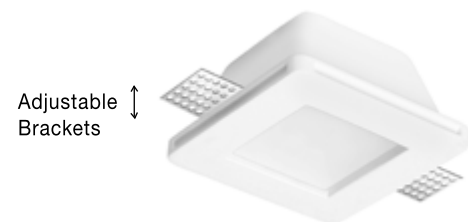

Adjustable Brackets

new
TOBIA | 9879102

White Gypsum & Glass
Adjustable Brackets
GU10 1x35 Watt 230 Volt
IP20 Bulb Excluded
L: 12 W: 12 H: 5.5 cm
Cut Out: 12.5 x 12.5 cm