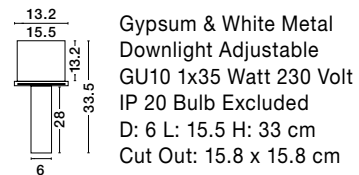

GIACOMO | 51855201

Gypsum & White Metal
Downlight Adjustable
GU10 1x35 Watt 230 Volt
IP 20 Bulb Excluded
D: 6 L: 15.5 H: 33 cm
Cut Out: 15.8 x 15.8 cm