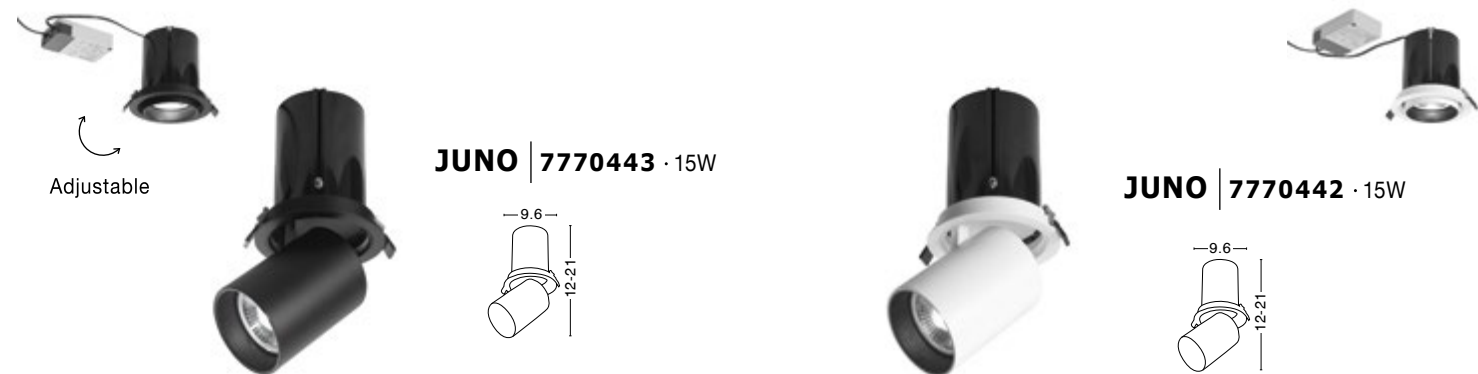

Adjustable

DRIVER INCLUDED

Driver 15 Watt Philips
Input: 220-240V AC 50/60Hz
Output: 30-42 VDC
0.35A Not Dimmable

DRIVER INCLUDED

Driver 30 Watt Philips
Input: 220-240V AC 50/60Hz
Output: 30-42 VDC
0.7A Not Dimmable

Photo	Code	Material	Watt	LED Chip	Lumen	Dimension (cm)	Cut Out (cm)	CRI	Beam Angle	Kelvin	Protection	Adj.	Driver Included
	7770443	Black Aluminium	15W	Luminus	1275Lm	D:9.6 H:12-21	8.5	>90	24°/36°/60°	3000K	IP20	✓	Philips
	7770442	White Aluminium	15W	Luminus	1275Lm	D:9.6 H:12-21	8.5	>90	24°/36°/60°	3000K	IP20	✓	Philips
	7770445	Black Aluminium	30W	Luminus	2890Lm	D:14 H:16-26.3	12.5	>90	24°/36°/60°	3000K	IP20	✓	Philips
	7770444	White Aluminium	30W	Luminus	2890Lm	D:14 H:16-26.3	12.5	>90	24°/36°/60°	3000K	IP20	✓	Philips