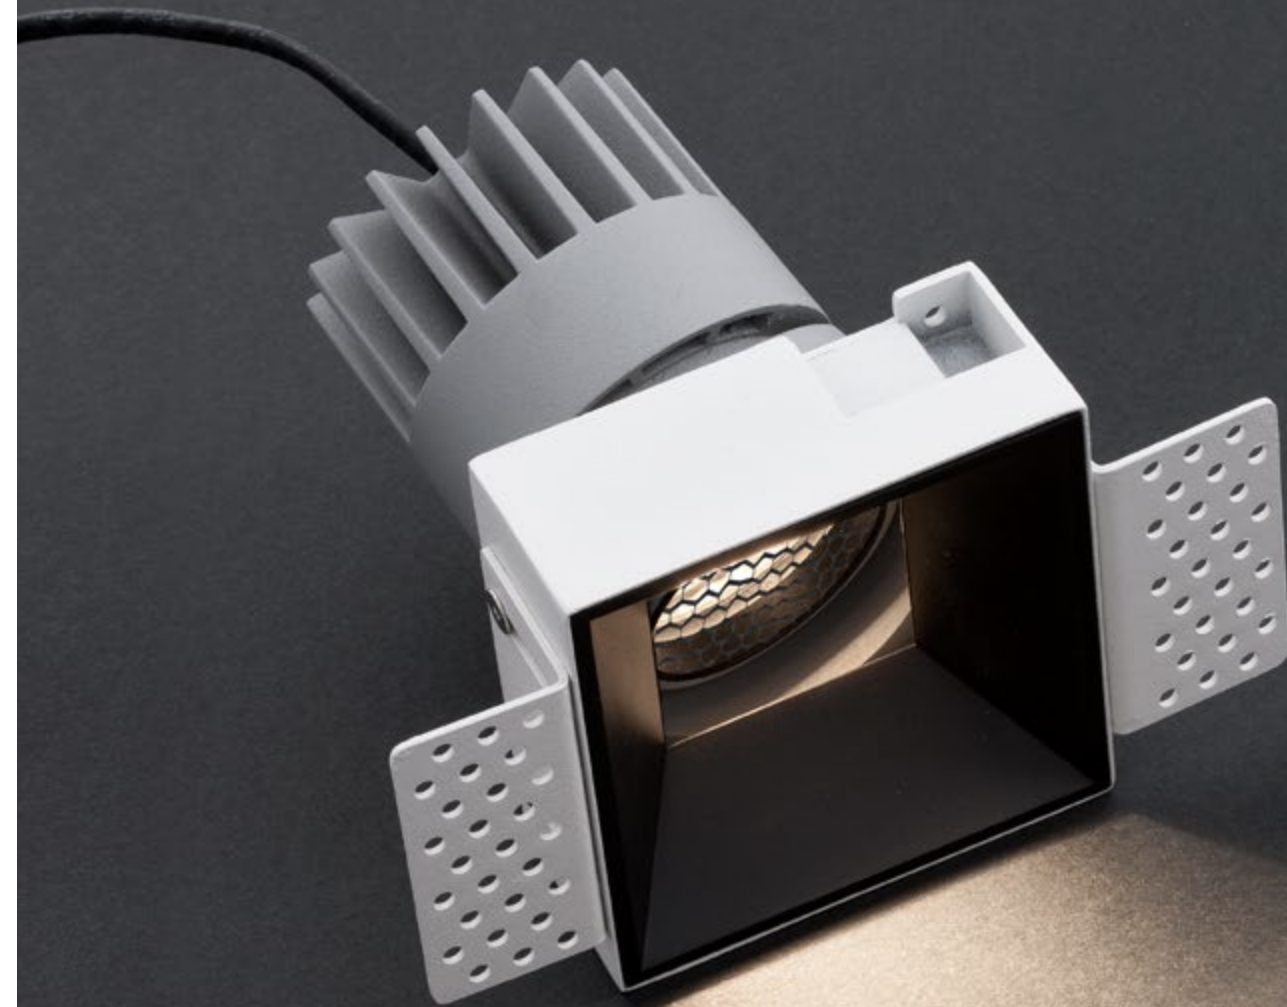

Rotating

MAGGY | 9700301

Gray LED Cree 3000K
15 Watt 1125Lm
Beam Angle 36°

DRIVER | 9715100

Driver 15 Watt Philips
Input: 220-240V AC
Output: 42V
350mA Not Dimmable

HONEYCOMB | 9713003

MAKE IT IDEAL FOR YOU