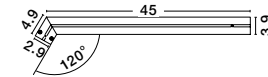

BUXTON 03 | 8252034

Surface or Pendant
Magnetic Track
Sandy Black Aluminium
L: 47.4 W: 6.2 H: 7.5 cm