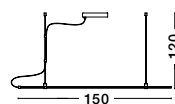

MAGNETIC

DECORATIVE LIGHTING SYSTEMS

GRAMMI 01 | 9180563

Magnetic Tubular Structure
Sandy Black Aluminium IP20
Driver 60 Watt AC85-265V
L: 150 H: 120 cm

GRAMMI

NOVA LUCE introduces the GRAMMI series.
A set of tubular structures compatible with a wide range of magnetic accessories designed to assemble in different shapes.
Adjusting to the needs of every space, GRAMMI'S inovating designing reduces large inventories while preserving NOVA LUCE'S dream of delivering high quality fashionable and luxurious products.