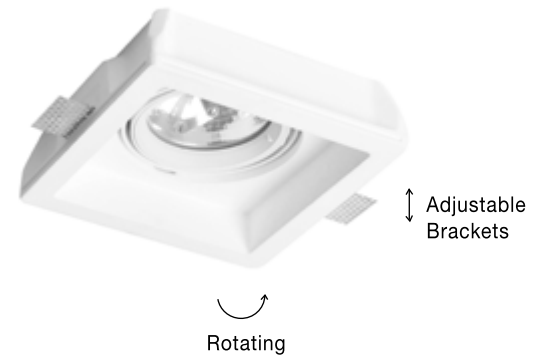

Adjustable
Brackets

new
COSIMO | 9879105

White Gypsum
Adjustable Brackets
GU10 1x35 Watt 230 Volt
IP20 Bulb Excluded
D: 12 H: 4.3 cm
Cut Out: 12.5 cm

Adjustable
Brackets

COSIMO | 51826202

White Gypsum
Adjustable Brackets
GU10 1x35 Watt 230 Volt
IP20 Bulb Excluded
D: 13 H: 4.5 cm
Cut Out: 13.5 cm