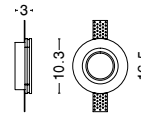

new
COSIMO | 9879108

White Gypsum
GU10 1x35 Watt 230 Volt
IP20 Bulb Excluded
D:10.3 H: 3 cm
Cut Out: 10.8 cm