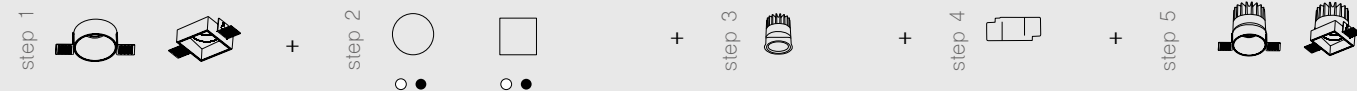

MAKE IT IDEAL FOR YOU

LED COB

CHOOSE YOUR TRIMLESS SPOT

CHOOSE FRAME: BLACK OR WHITE?

COB

ORDER DRIVER

READY!