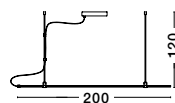

GRAMMI 01 | 9180563

Magnetic Tubular Structure
Sandy Black Aluminium IP20
Driver 60 Watt AC85-265V
L: 150 H: 120 cm

GRAMMI

NOVA LUCE introduces the GRAMMI series.
A set of tubular structures compatible with a wide range of magnetic accessories designed to assemble in different shapes.
Adjusting to the needs of every space, GRAMMI'S inovating designing reduces large inventories while preserving NOVA LUCE'S dream of delivering high quality fashionable and luxurious products.

GRAMMI 02 | 9180564

Magnetic Tubular Structure
Sandy Black Aluminium IP20
Driver 100 Watt AC85-265V
L: 200 H: 120 cm