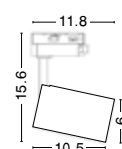

TRACK | 9712002

Sandy Black Aluminium
Black Honeycomb
GU10 / MR16 1x50 Watt
Adaptor 3 wires 230 Volt
IP20 Bulb Excluded
D: 6 H: 13 cm

Compatible with 9712104 rail