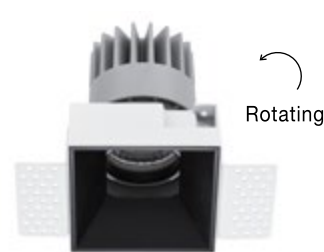

9700306

Black Round Inner
Frame D: 7.7 cm

9700305

White Square Inner Frame
L: 7.5 x W: 7.5 cm

9700307

Black Square Inner Frame
L: 7.5 x W: 7.5 cm

Rotating

READY!