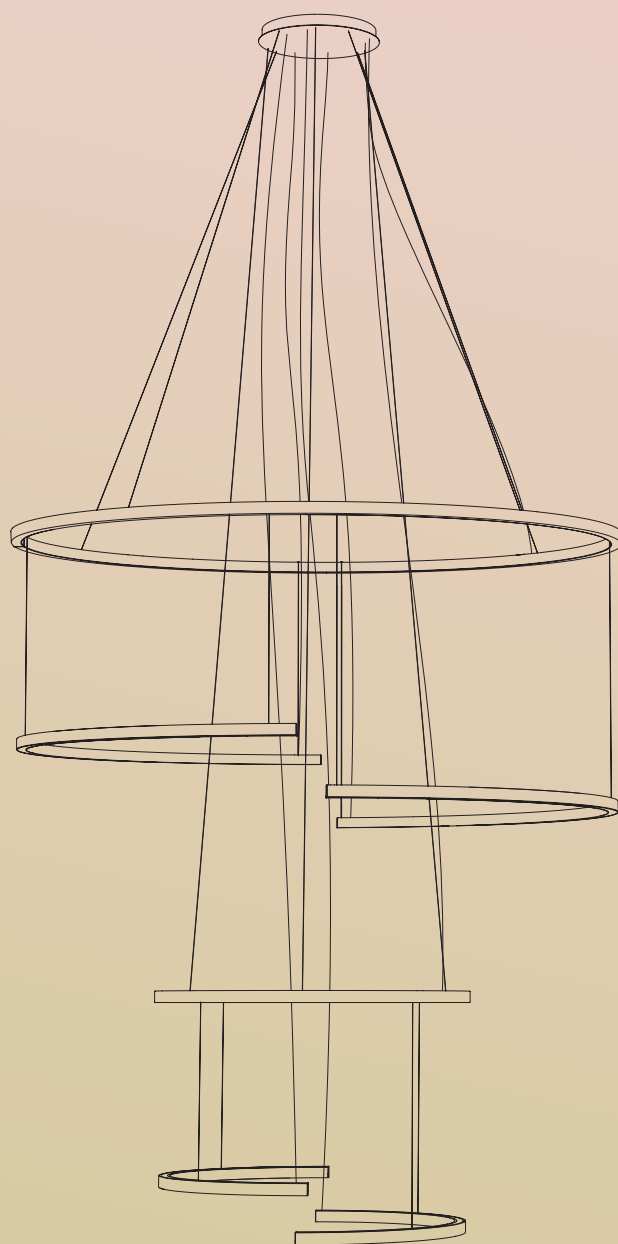

NUOVO ROSONE PER BROOKLYN ROUND

Un unico rosone e tante configurazioni per Brooklyn Round.

A single canopy for many configurations for Brooklyn Round.