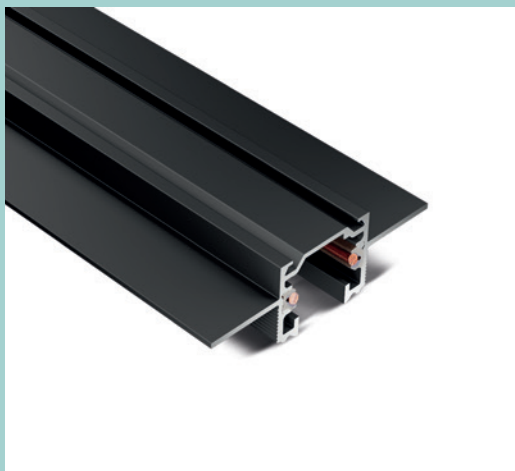

SOHO

SOHO IN