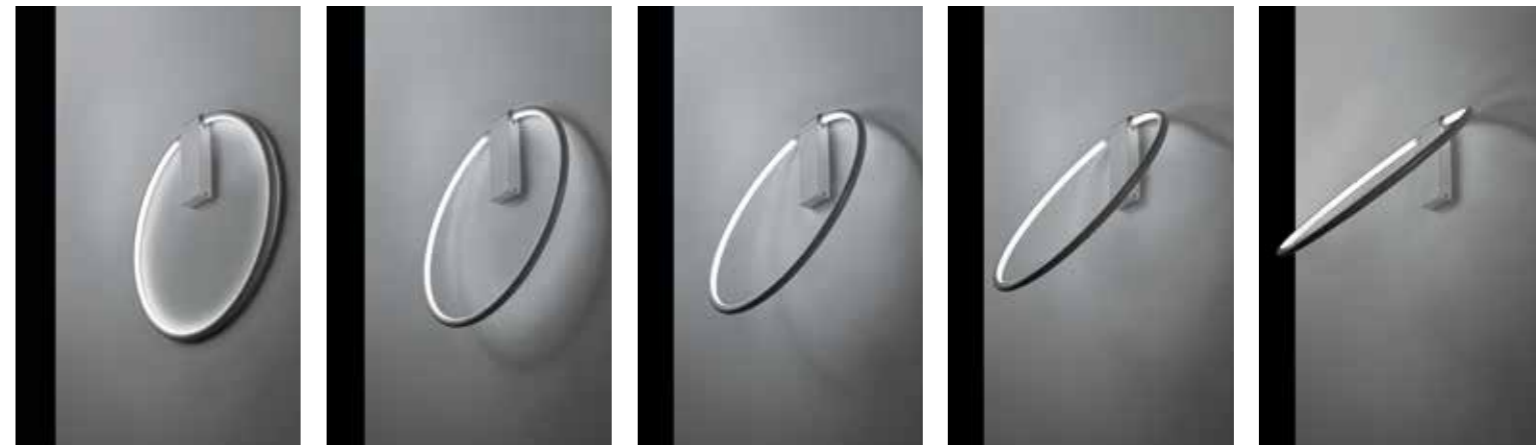

Table and Floor
35 50 70 100 150

Lampade in alluminio e metacrilato in 3 diametri.
Lamps in aluminium and methacrylate in 3 diameters.
35cm, 18W – 50cm, 27W – 70cm, 36W

Lampade in alluminio e metacrilato in 4 diametri.
Lamps in aluminium and methacrylate in 4 diameters.
35cm, 18W – 50cm, 27W – 70cm, 36W – 100cm, 54W

Sistema a sospensione e plafoniere in ottone lucido o satinato.
System for suspensions and ceiling lamps in polished or satin brass.
1x6W – 2x6W – 3x6W

Ceiling - Suspension
1/2/3

Olim
design Mati

Table and Wall lamps