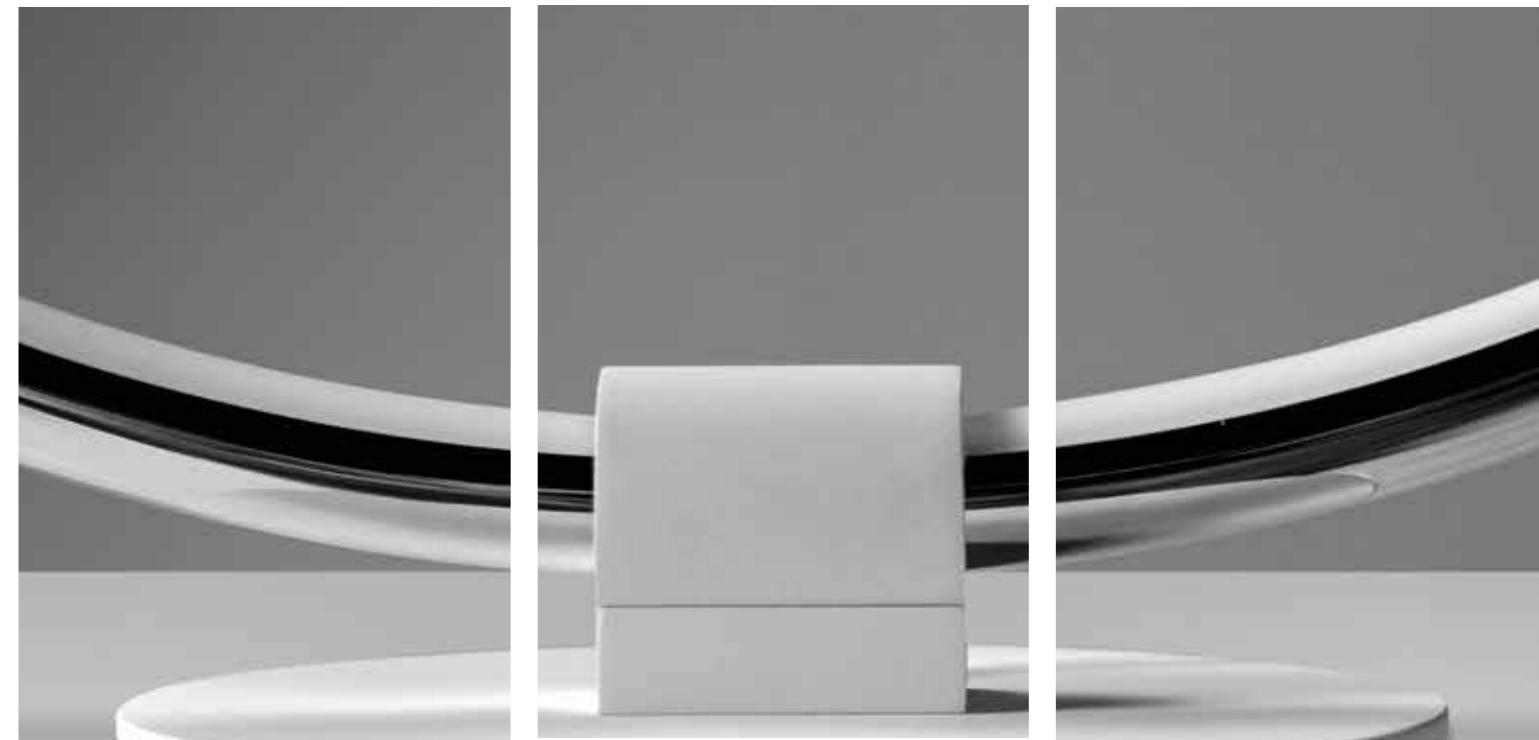

www.kelmax.sk

tel.: +421 944 919 288

Lanciatonda
design P. Pepere

Table and Floor lamps

Lampade in alluminio e metacrilato in 5 diametri.
Lamps in aluminium and methacrylate in 5 diameters.
35cm ,9,6W – 50cm,14W – 70cm,20W – 100cm, 28W – 150,43W