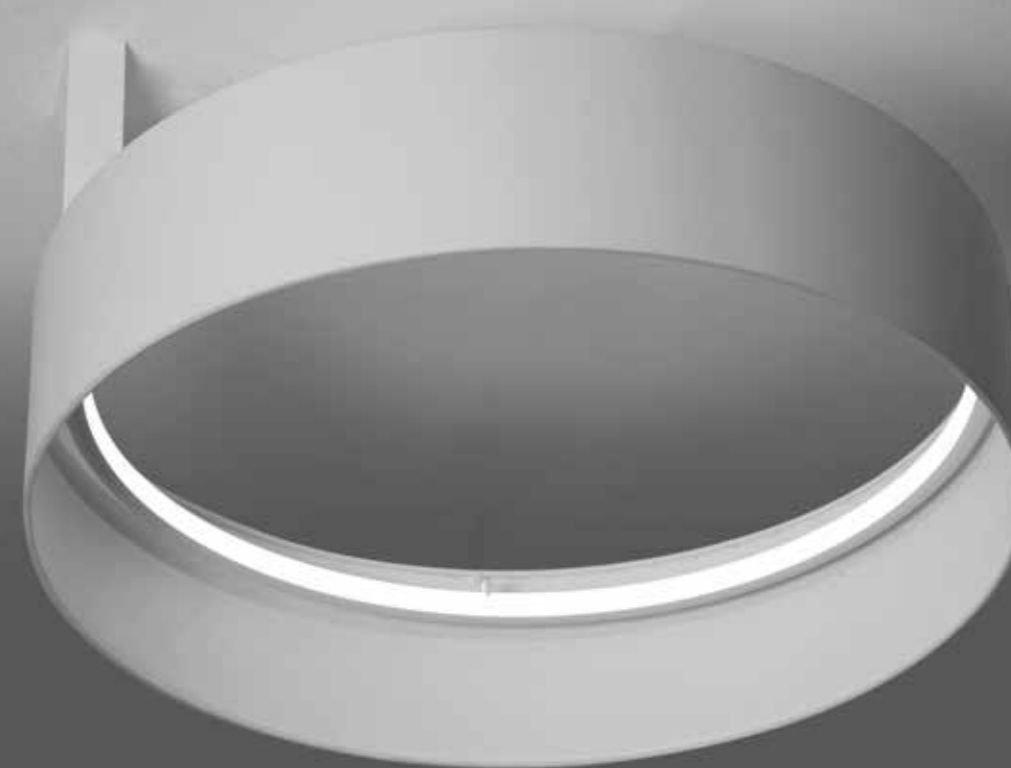

Radar

design ABS Studio

Ceiling Lamps

Lampade da soffitto con paralume a pieghe in 2 diametri.
Ceiling lamps with plissé shade in 2 diameters.
50cm,27W – 70cm,36W

Ceiling
50 70

Lampade da soffitto con paralume in 2 diametri.
Ceiling lamps with shade in 2 diameters.
50cm,27W – 70cm,36W

Ceiling
50 70