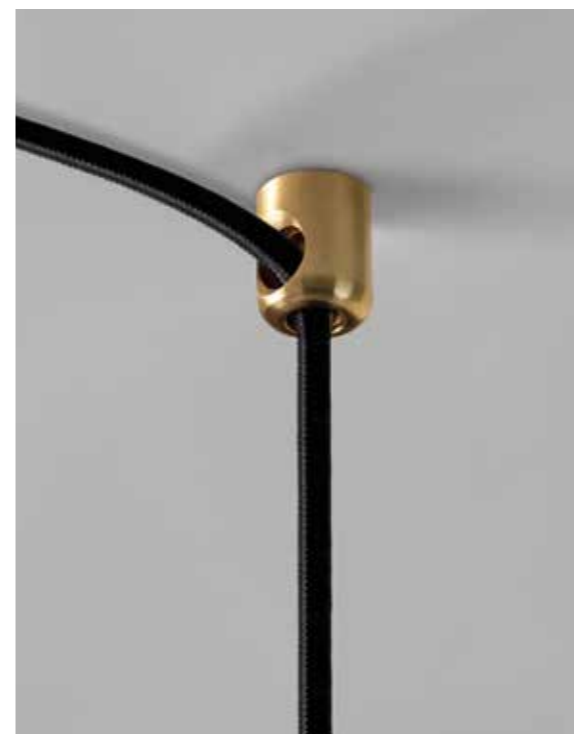

Olim
design Mati

Chandelier

Lampadari a 3 o 5 braccia in ottone lucido o satinato.
Chandeliers with 3 or 5 arms in polished or satin brass.
3x6W – 5x6W

Chandelier
3/5

Olim
design Mati

Suspension and Ceiling

Sistema a sospensione e plafoniere in ottone lucido o satinato.
System for suspensions and ceiling lamps in polished or satin brass.
1x6W – 2x6W – 3x6W

Ceiling - Suspension
1/2/3

Olim
design Mati

Table and Wall lamps