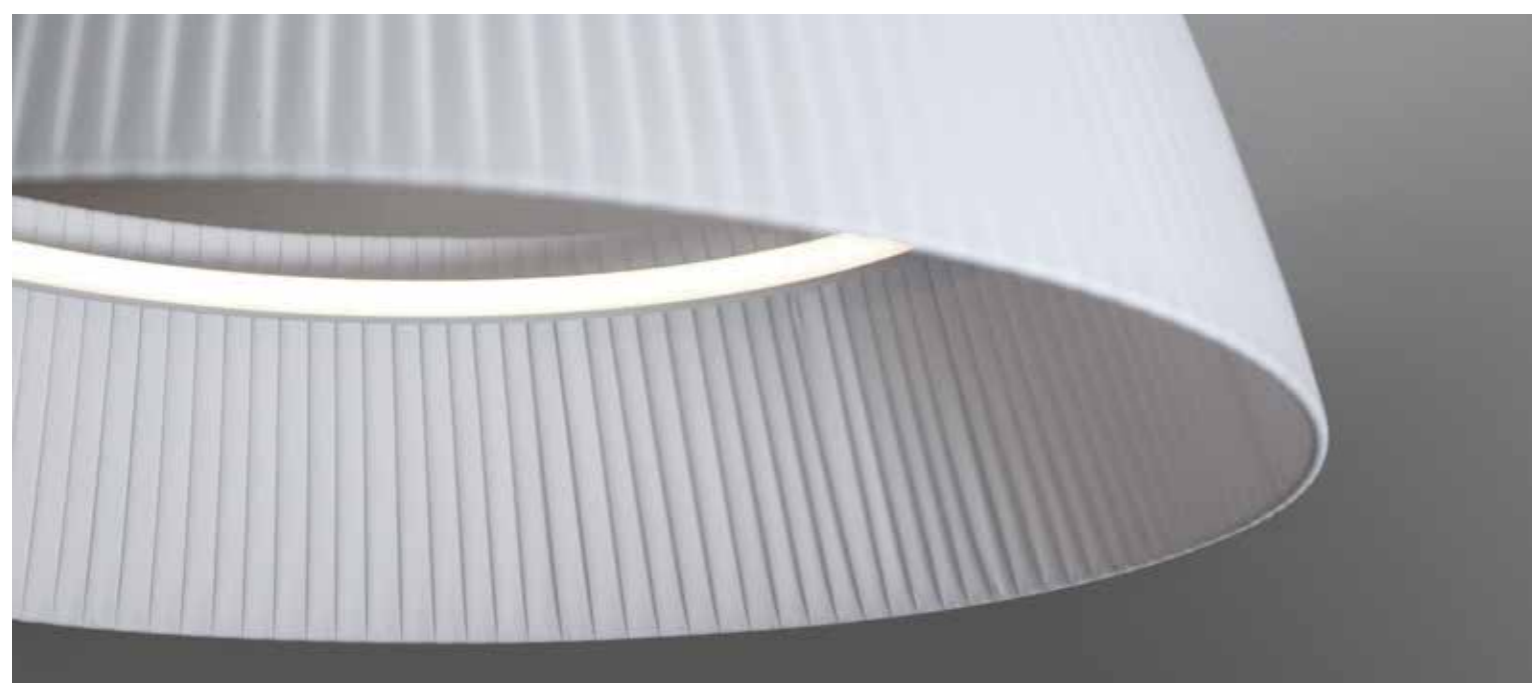

Radar

design ABS Studio

Ceiling Lamps

Lampade da soffitto con paralume a pieghe in 2 diametri.
Ceiling lamps with plissé shade in 2 diameters.
50cm,27W – 70cm,36W

Ceiling
50 70

Lampade da soffitto con paralume in 2 diametri.
Ceiling lamps with shade in 2 diameters.
50cm,27W – 70cm,36W

Ceiling
50 70