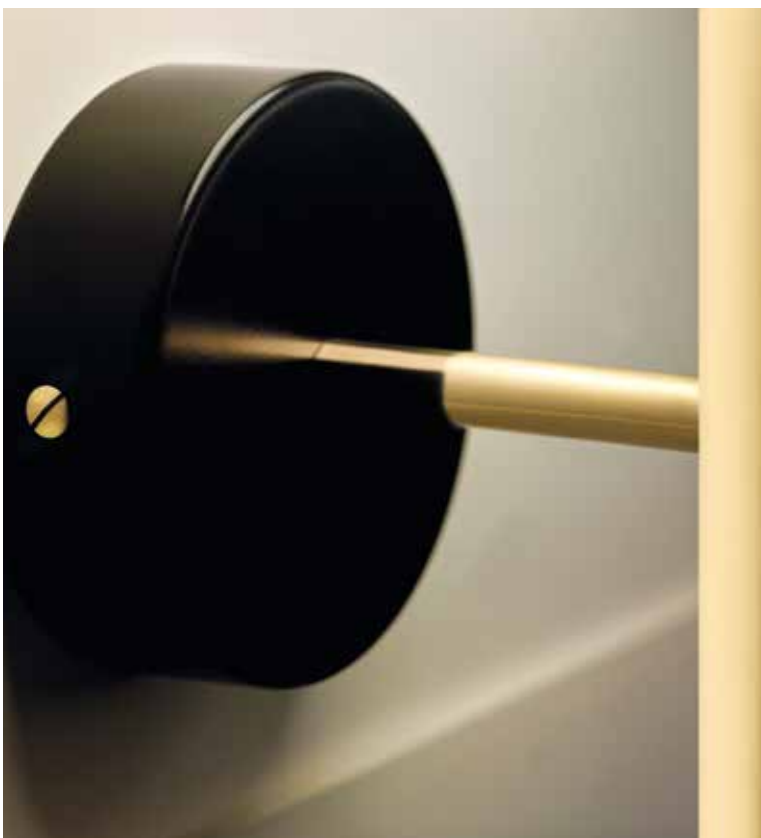

Olim
design Mati

Chandelier

Lampadari a 3 o 5 braccia in ottone lucido o satinato.
Chandeliers with 3 or 5 arms in polished or satin brass.
3x6W – 5x6W

Chandelier
3/5

Olim
design Mati

Suspension and Ceiling

Sistema a sospensione e plafoniere in ottone lucido o satinato.
System for suspensions and ceiling lamps in polished or satin brass.
1x6W – 2x6W – 3x6W

Ceiling - Suspension
1/2/3

Olim
design Mati

Table and Wall lamps