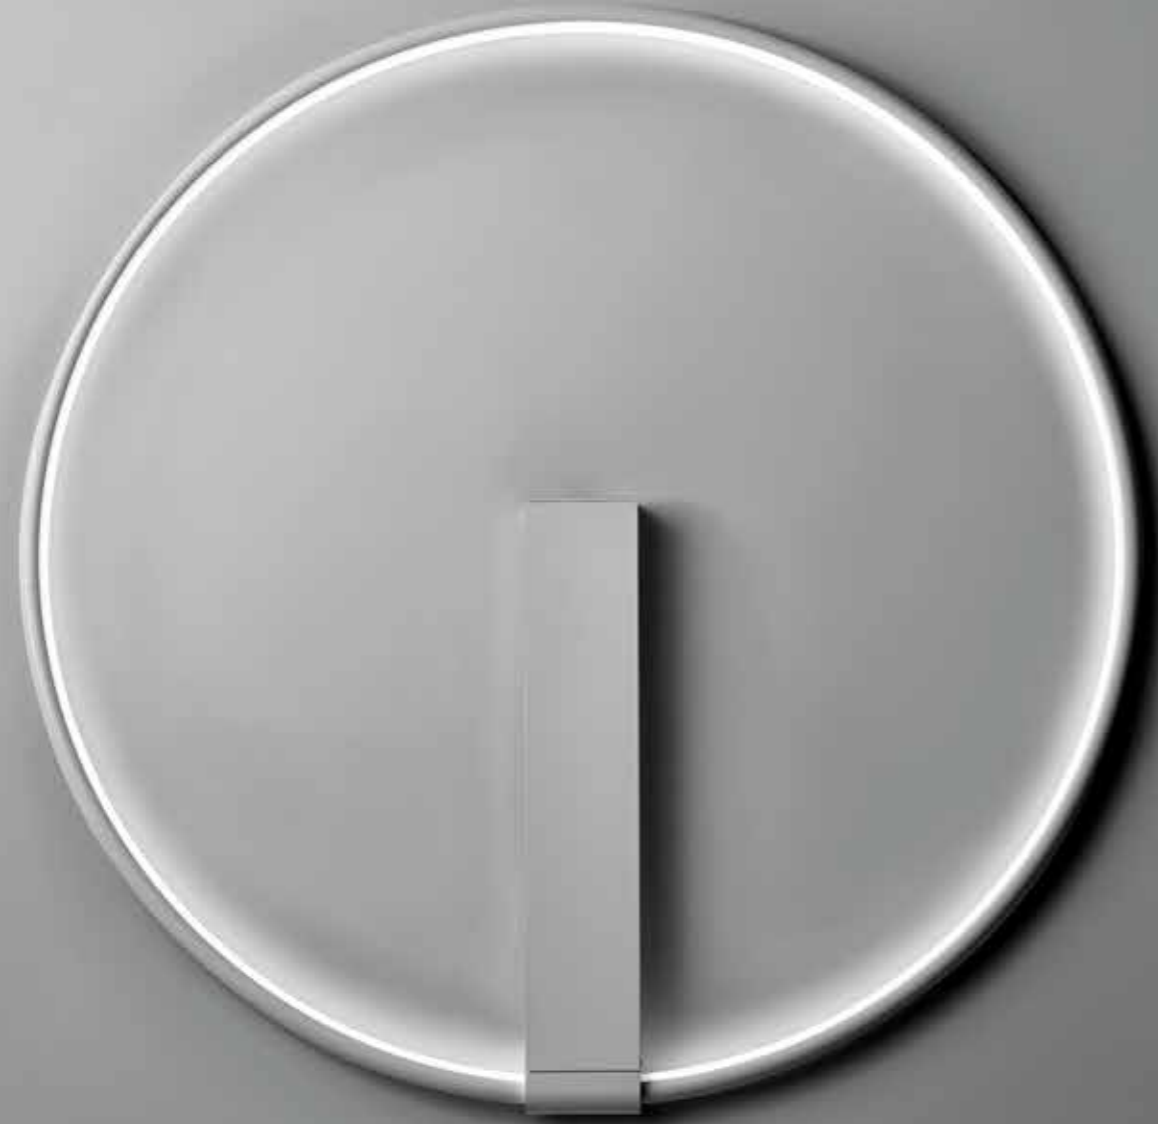

www.kelmax.sk

tel.: +421 944 919 288

Lanciatonda
design P. Pepere

Table and Floor lamps

Lampade in alluminio e metacrilato in 5 diametri.
Lamps in aluminium and methacrylate in 5 diameters.
35cm ,9,6W – 50cm,14W – 70cm,20W – 100cm, 28W – 150,43W

Table and Floor
35 50 70 100 150

Lampade in alluminio e metacrilato in 3 diametri.
Lamps in aluminium and methacrylate in 3 diameters.
35cm, 18W – 50cm, 27W – 70cm, 36W

Lampade in alluminio e metacrilato in 4 diametri.
Lamps in aluminium and methacrylate in 4 diameters.
35cm, 18W – 50cm, 27W – 70cm, 36W – 100cm, 54W

Sistema a sospensione e plafoniere in ottone lucido o satinato.
System for suspensions and ceiling lamps in polished or satin brass.
1x6W – 2x6W – 3x6W

Ceiling - Suspension
1/2/3

Olim
design Mati

Table and Wall lamps