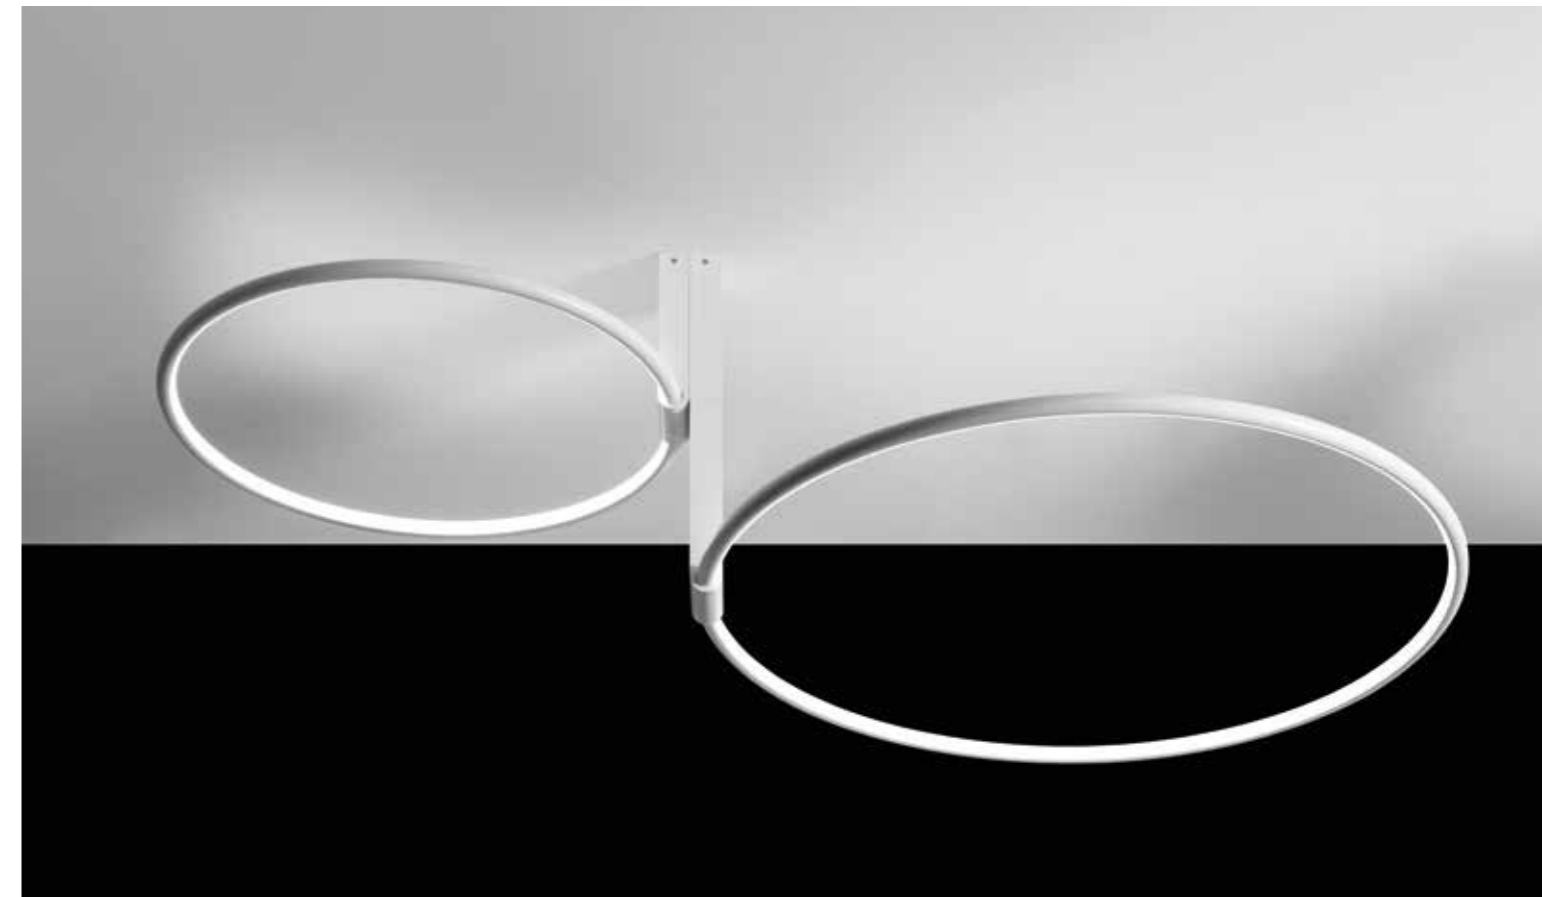

www.kelmax.sk

tel.: +421 944 919 288

Lanciatonda
design P. Pepere

Table and Floor lamps

Lampade in alluminio e metacrilato in 5 diametri.
Lamps in aluminium and methacrylate in 5 diameters.
35cm ,9,6W – 50cm,14W – 70cm,20W – 100cm, 28W – 150,43W

Table and Floor
35 50 70 100 150

Lampade in alluminio e metacrilato in 3 diametri.
Lamps in aluminium and methacrylate in 3 diameters.
35cm, 18W – 50cm, 27W – 70cm, 36W

Lampade in alluminio e metacrilato in 4 diametri.
Lamps in aluminium and methacrylate in 4 diameters.
35cm, 18W – 50cm, 27W – 70cm, 36W – 100cm, 54W

Sistema a sospensione e plafoniere in ottone lucido o satinato.
System for suspensions and ceiling lamps in polished or satin brass.
1x6W – 2x6W – 3x6W

Ceiling - Suspension
1/2/3

Olim
design Mati

Table and Wall lamps