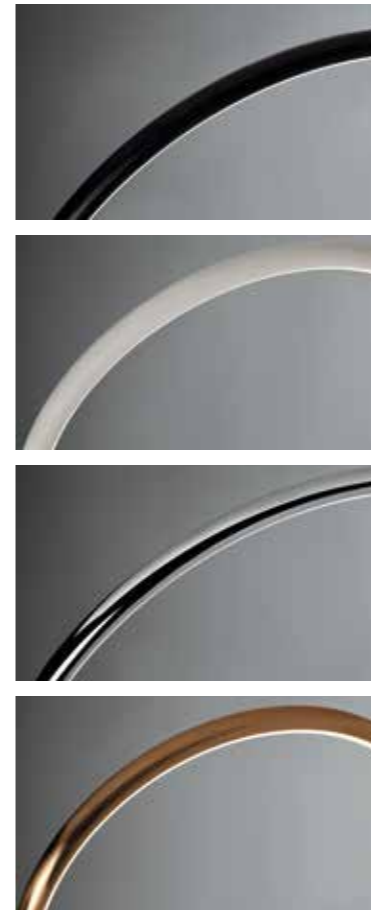

www.kelmax.sk

tel.: +421 944 919 288

Lanciatonda
design P. Pepere

Table and Floor lamps

Lampade in alluminio e metacrilato in 5 diametri.
Lamps in aluminium and methacrylate in 5 diameters.
35cm ,9,6W – 50cm,14W – 70cm,20W – 100cm, 28W – 150,43W

Table and Floor
35 50 70 100 150

Lampade in alluminio e metacrilato in 3 diametri.
Lamps in aluminium and methacrylate in 3 diameters.
35cm, 18W – 50cm, 27W – 70cm, 36W

Lampade in alluminio e metacrilato in 4 diametri.
Lamps in aluminium and methacrylate in 4 diameters.
35cm, 18W – 50cm, 27W – 70cm, 36W – 100cm, 54W