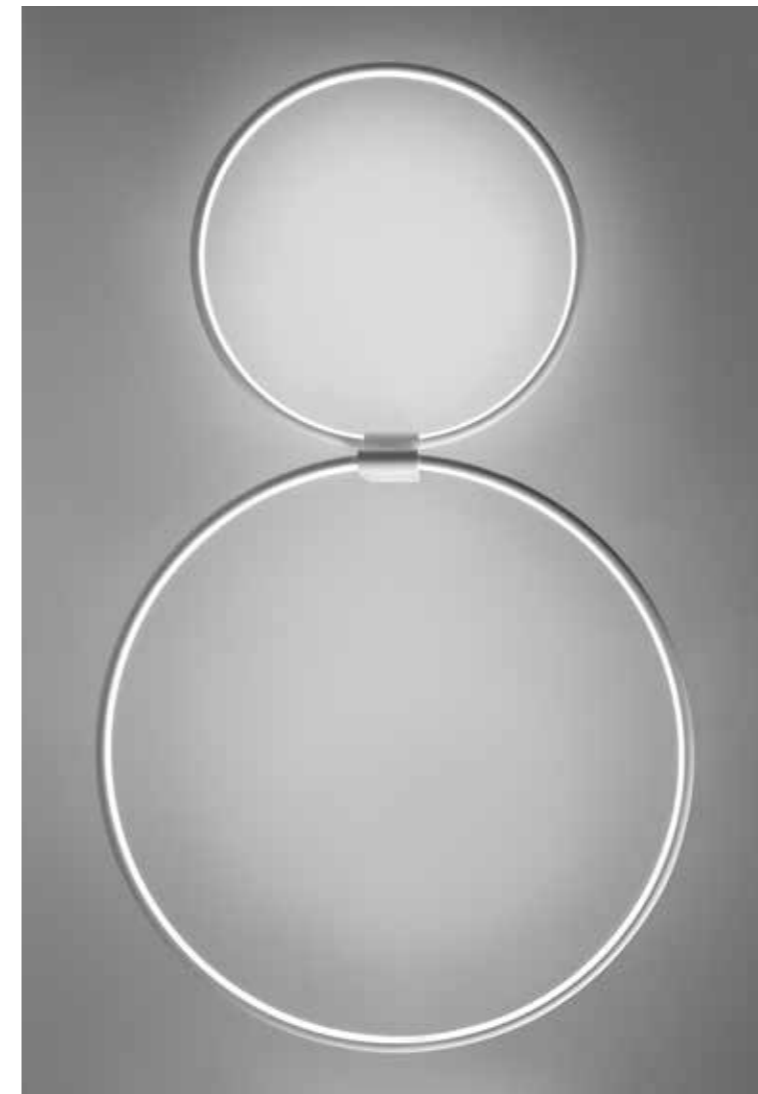

www.kelmax.sk

tel.: +421 944 919 288

Lanciatonda
design P. Pepere

Table and Floor lamps

Lampade in alluminio e metacrilato in 5 diametri.
Lamps in aluminium and methacrylate in 5 diameters.
35cm ,9,6W – 50cm,14W – 70cm,20W – 100cm, 28W – 150,43W

Table and Floor
35 50 70 100 150

Lampade in alluminio e metacrilato in 3 diametri.
Lamps in aluminium and methacrylate in 3 diameters.
35cm, 18W – 50cm, 27W – 70cm, 36W

Lampade in alluminio e metacrilato in 4 diametri.
Lamps in aluminium and methacrylate in 4 diameters.
35cm, 18W – 50cm, 27W – 70cm, 36W – 100cm, 54W

Sistema a sospensione e plafoniere in ottone lucido o satinato.
System for suspensions and ceiling lamps in polished or satin brass.
1x6W – 2x6W – 3x6W

Ceiling - Suspension
1/2/3

Olim
design Mati

Table and Wall lamps