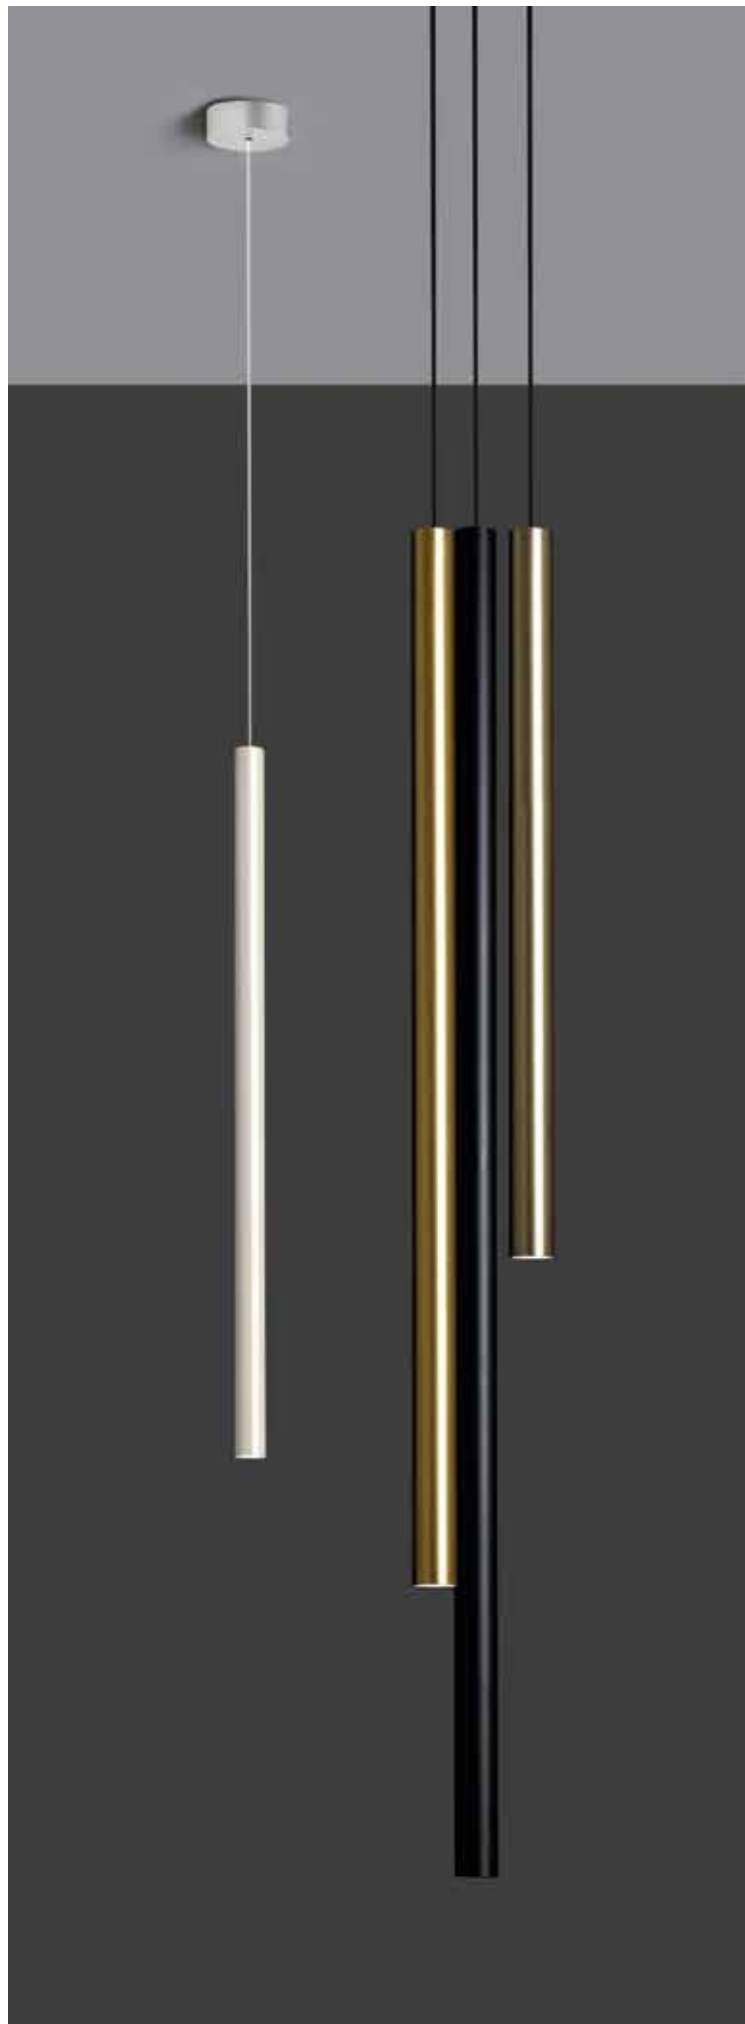

Stick

design ABS Studio

Ceiling and Suspension Lamps

Plafoniere orientabili e sospensioni in ottone satinato o nichelato, verniciato bianco, nero in 3 lunghezze.
Adjustable ceiling and suspensions lamps in nicked or satin brass, black or white varnished in 3 lengths.
6,1 W – 900lm

Ceiling and Suspension
50 75 100