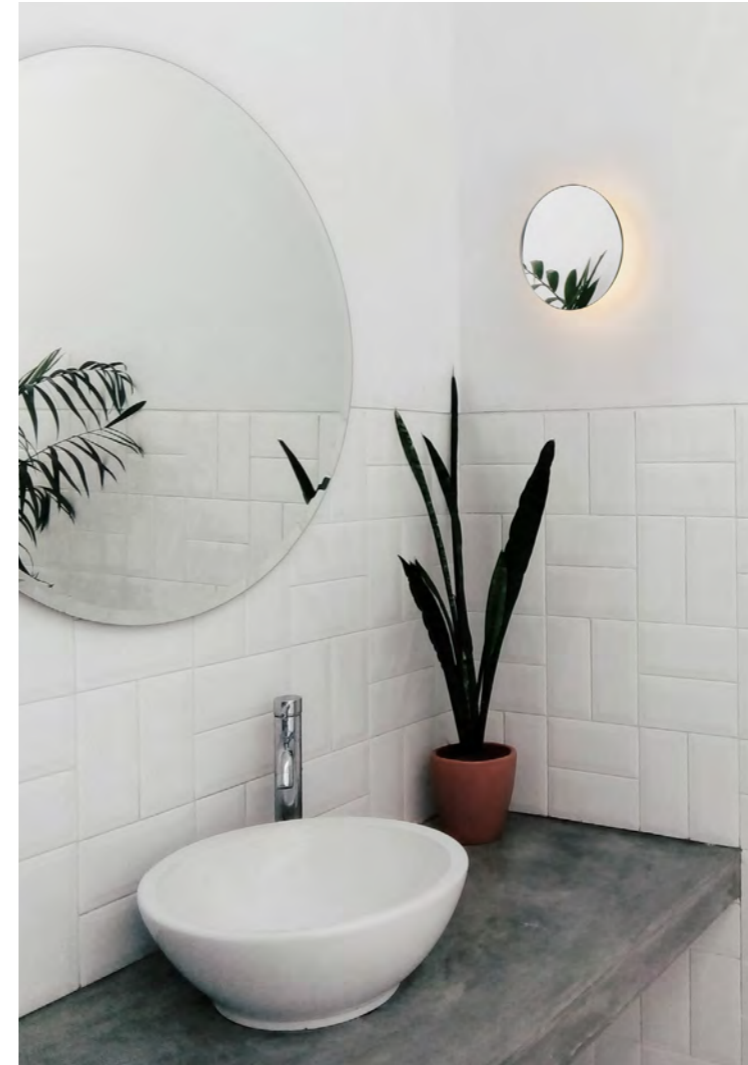

Codici finiture - *Finishes codes*

A richiesta è possibile personalizzare lo schermo con lavorazioni a taglio laser.

On request it is possible to customize the screen with laser cutting processes.