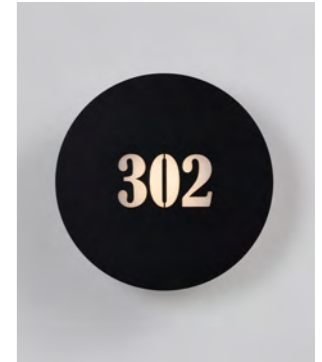

Codici finiture - *Finishes codes*

A richiesta è possibile personalizzare lo schermo con lavorazioni a taglio laser.

On request it is possible to customize the screen with laser cutting processes.