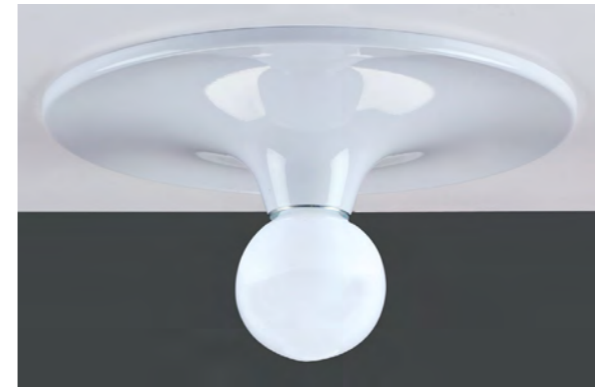

Light sources

- 11W E27 LED 2700K 1521lm (art. 0106/ML/XV)
- 7W E27 LED 2700K 806lm (art. 0102/MINI.31) Dim
- 7W E27 LED 2700K 806lm (art. 0102/MINI.38) Dim
- 7W E27 LED 2700K 806lm (art. 0102/MINI.57) Dim

F 0,30 Kg

5038.01 Bianco - White

5039

- **.01** Bianco - White
- **.25** Dorato satinato - Golded satin
- **.31** Cromato - Chromed
- **.38** Ramato lucido - Shiny copper

Light sources

- 11W E27 LED 2700K 1521lm (art. 0106/ML/XV)
- 7W E27 LED 2700K 806lm (art. 0102.31) Dim
- 7W E27 LED 2700K 806lm (art. 0102.38) Dim
- 7W E27 LED 2700K 806lm (art. 0102.57) Dim

F 0,40 Kg

5039.01 Bianco - White