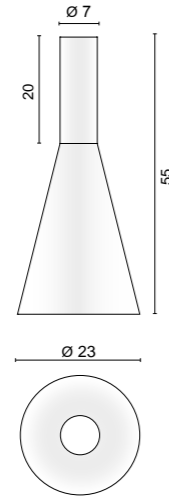

5652

- .01 Bianco - White
- .02 Nero - Black

Light sources
E 27 LED
15W 3000K 1521lm (art. 0105/15)
30W 3000K 3000lm (art. 0105/30)

1 Kg