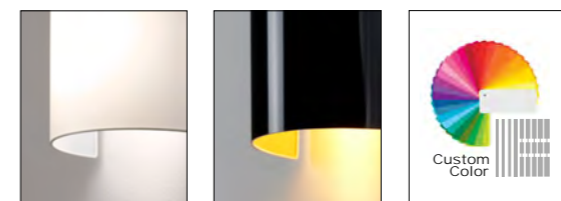

.01 Bianco - White
.02.29 Nero-oro coprente
Opaque black gold
.C Custom color