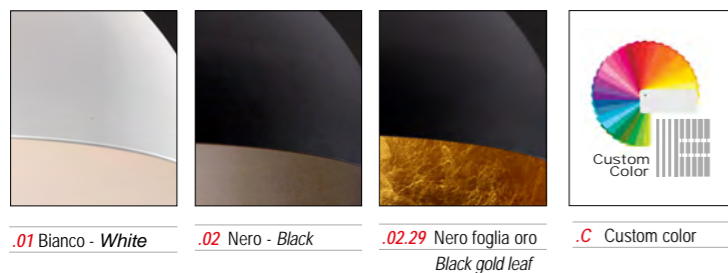

Codici finiture - Finishes codes