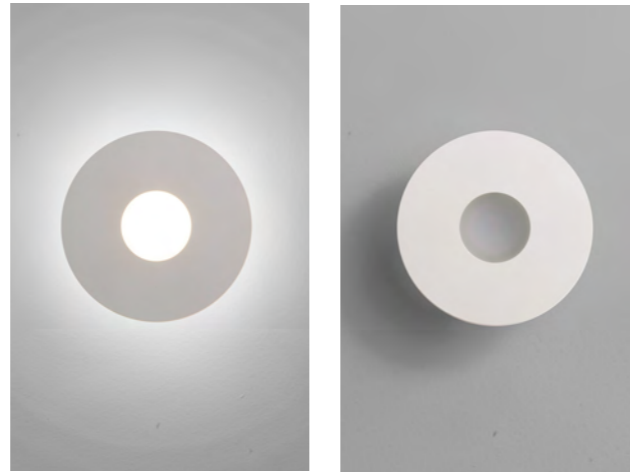

ELLEIN design ABS Studio

Venti20

Lampada a parete a Luce diretta/radiale di facile installazione disponibile in tre finiture (verniciato goffrato fine), diffusore centrale in metacrilato satinato. Lampada con attacco GX53.

Easy-to-install direct/radial light wall lamp available in three finishes (texture painted), central diffuser in satin methacrylate. Lamp with GX53 socket.

4596

- .01 Bianco - White
- .02 Nero - Black
- .35 Sabbia - Sand

Light sources

- GX 53 LED
- 8W 2700K 650lm (art. 0103/XW) Dim
- 8W 3000K 680lm (art. 0103/WW)
- 8W 4000K 700lm (art. 0103/WW)

0,45 Kg