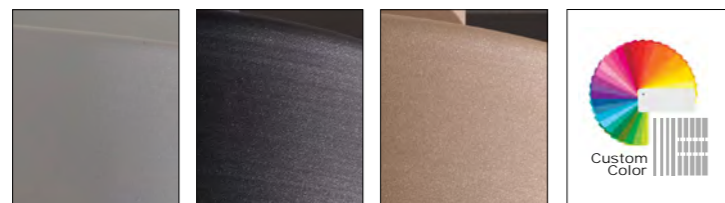

Codici finiture - Finishes codes

.01 Bianco - White   **.02** Nero - Black   **.35** Sabbia - Sand   **.C** Custom color