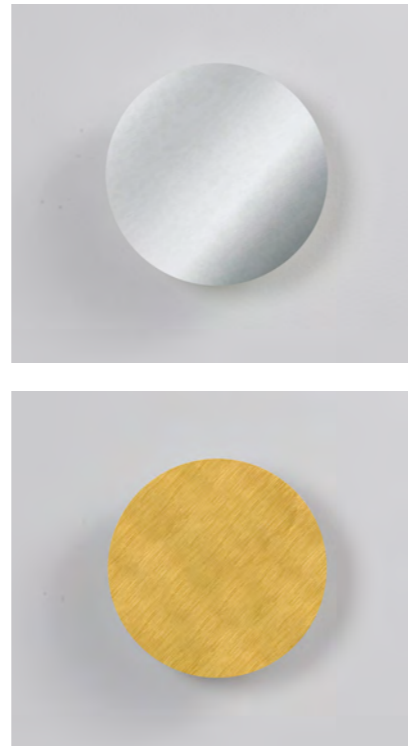

Lampada a parete a Luce radiale di facile installazione disponibile in diverse finiture.
Lampada con attacco GX53 e lampadina GX53 LED proposta in tre temperature di colore.

Easy-to-install radial light wall lamp available in different finishes.
Lamp with GX53 socket and GX53 led source available in three led temperatures

4592

- .25 Dorato satinato - *Golded satin*
- .28 Foglia rame - *Copper leaf*
- .29 Foglia oro - *Gold leaf*
- .32 Nickel satinato - *Nickel matt*
- .56 Specchio - *Mirror*

Light sources

- GX 53 LED
- 8W 2700K 650lm (art. 0103/XW) Dim
- 8W 3000K 680lm (art. 0103/WW)
- 8W 4000K 700lm (art. 0103/W)

0,45 Kg

Codici finiture - *Finishes codes*

A richiesta è possibile personalizzare lo schermo con lavorazioni a taglio laser.

On request it is possible to customize the screen with laser cutting processes.