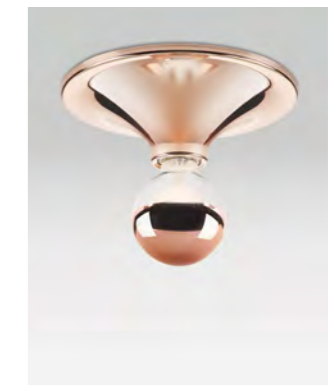

5038.38
Rame lucido - Shiny copper +
0102/MINI.38