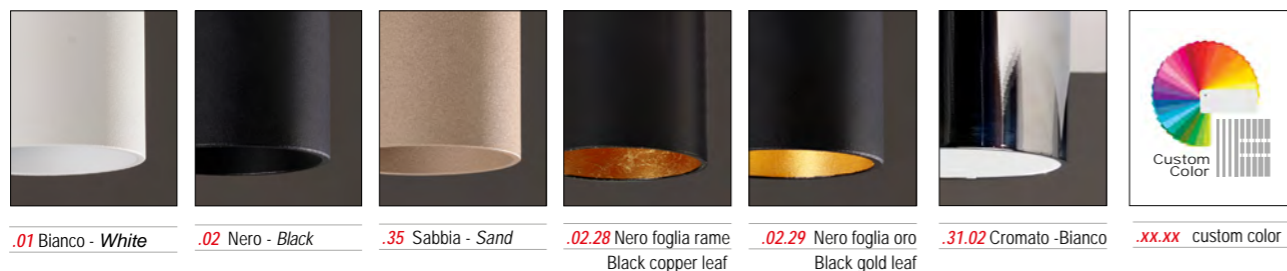

Codici finiture - Finishes codes

.01 Bianco - White   **.02** Nero - Black   **.35** Sabbia - Sand   **.02.28** Nero foglia rame - Black copper leaf   **.02.29** Nero foglia oro - Black gold leaf   **.31.01** Cromato - Bianco   **.xx.xx** custom color