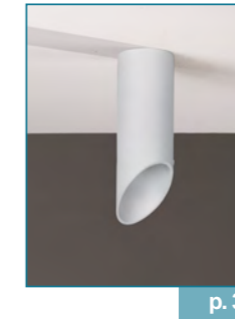

venti20

VENTI VENTI

Stiamo vivendo un periodo particolare dove gli eventi hanno investito ogni aspetto della nostra vita. C'è quindi necessità di energie nuove per affrontare con spirito innovativo i cambiamenti imposti.

La nostra risposta è stata trovare una soluzione con quello che meglio sappiamo fare: progettare e costruire LAMPADE.

È nata così una collezione dal design essenziale con prezzi di mercato competitivi, senza tralasciare però le linee guida che hanno caratterizzato la storia di EgoLuce in questi 40 anni di attività.

- Affidabilità dei prodotti 100% made in Italy
- 5 anni di garanzia
- Riparabilità degli apparecchi

VENTI VENTI è quindi una collezione di lampade creata per soddisfare ogni segmento di mercato:

- semplice e veloce da realizzare,
- facile da installare
- personalizzabile per materiali, finitura o dimensione
- predisposta per attacchi standard.

Ogni singola lampada diventa così estremamente versatile grazie anche all'utilizzo di selezionate sorgenti luminose, con differenti temperature di colore e di lumen.

VENTI VENTI

EgoLuce reacts to change with renewed impulse: thinking, designing, creating a new collection of lighting solutions for the interior made 100% MADE IN ITALY.

VENTI VENTI is a new collection created to satisfy every market segment: clean and essential design, versatile aesthetics in shapes and sizes and a wide choice of light sources for every interior application, proposed in perfect harmony with the EgoLuce Design collection.