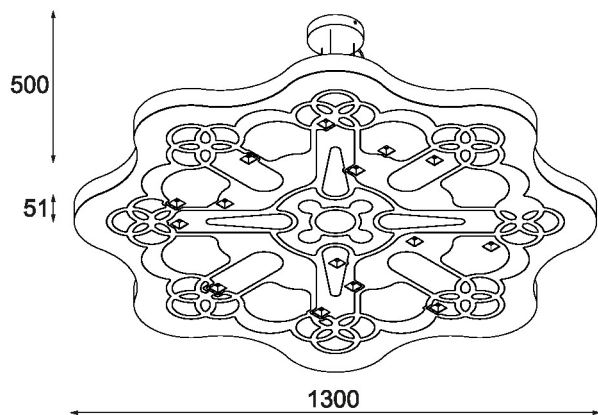

York ZN 1

This wavy harmonious combination of metal elements and wood combined with asymmetrically arranged LED to produce the characteristic features of this luminaire.

York ZN 1

1972 ZN1F15 / ... color

45W, 230V, 50Hz
4680 lm
3000K or 4000K
Energy class: A+