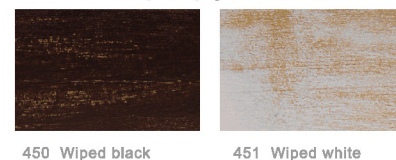

Color 22 Wiped plywood