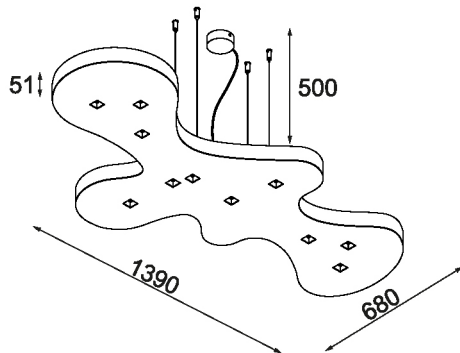

York AW 1

LED

1972AW1G11 / ... color

33W, 230V, 50Hz

3432 lm

3000K or 4000K

Energy class: A+