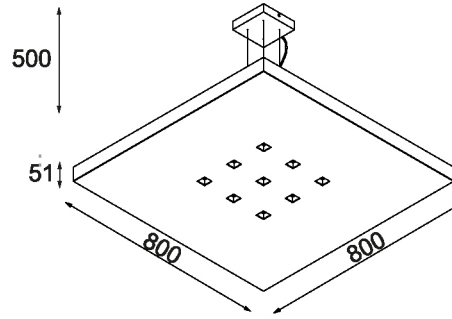

York DK 2

1972DK2G9 / ... color

27W, 230V, 50Hz
2808 lm
3000K or 4000K
Energy class: A+