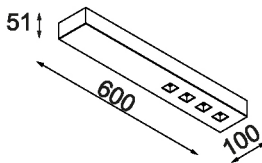

York YT 1

LED

1972YT1G4 / ... color

12W, 230V, 50Hz
1248 lm
3000K or 4000K
Energy class: A+