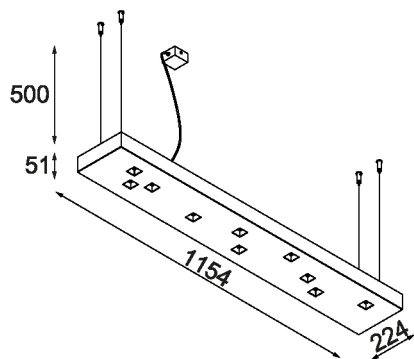

## York DT 2

The geometric form will impress lovers of simple and stylish solutions, this square luminaire is produced from a combination of metal and veneered wood and illuminated with LED light points arranged in either a symmetrical or asymmetrical way.