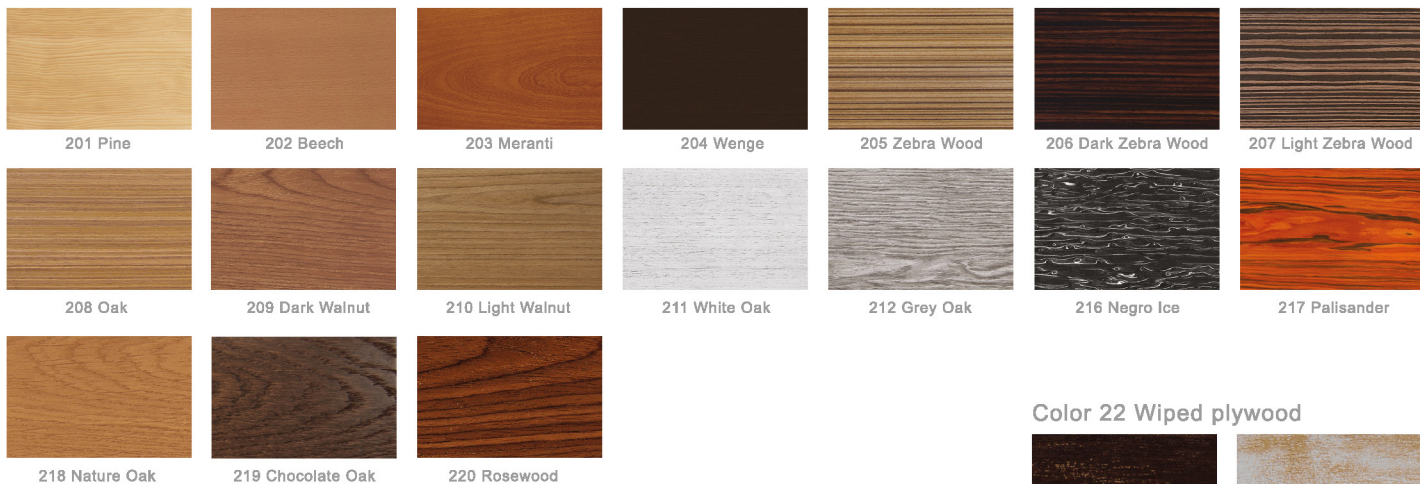

## Color configuration of the lamp.

Color 1 - 196  
Black matt  
RAL 9017

Color 2 Veneered plywood  
Color 9 Varnished plywood  
Color 10 Gilded coatings  
Color 11 Varnished plywood  
Color 22 Wiped plywood  
Color 23 Felt  
Color 24 Faux fur

Color 1 - 196  
Black matt  
RAL 9017

## Color 2 Veneered plywood

## Color 22 Wiped plywood