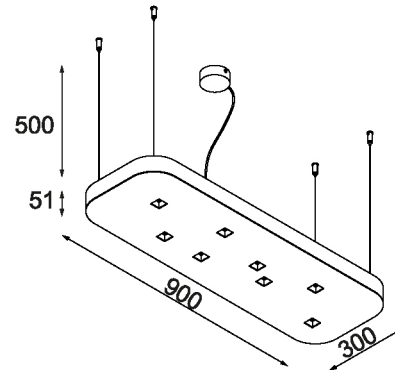

York RC 1

LED

1972RC1G8 / ... color

24W, 230V, 50Hz
2496 lm
3000K or 4000K
Energy class: A+