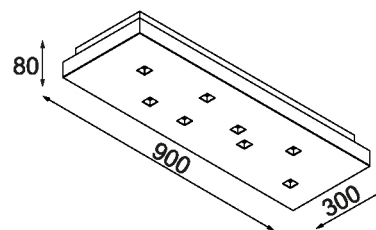

York MC 1

1972MC1G8 / ... color

24W, 230V, 50Hz
2496 lm
3000K or 4000K
Energy class: A+