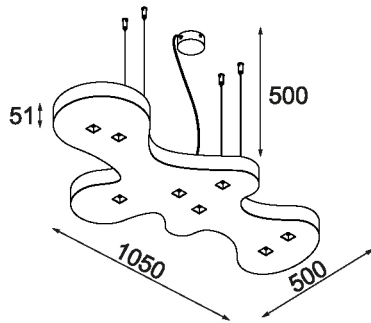

## York TC 1

A rectangular luminaire decorated with a unique design, inspired by the starry night sky with its irregular arrangement of LED. It's produced from metal with a wood veneer on the edges.