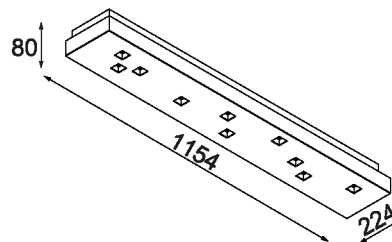

York MB 1

1972MB1G10 / ... color

30W, 230V, 50Hz
3120 lm
3000K or 4000K
Energy class: A+