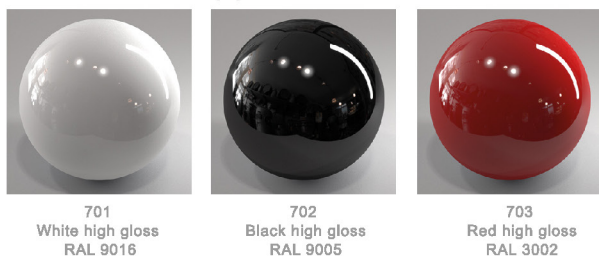

Color 9 Varnished plywood