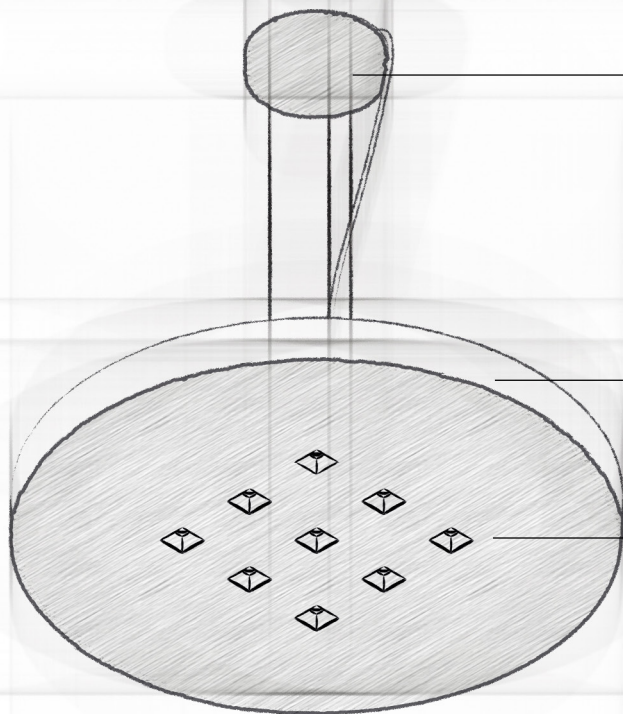

Color configuration of the lamp.

Color 1 - 196
Black matt
RAL 9017

Color 2 Veneered plywood
Color 9 Varnished plywood
Color 10 Gilded coatings
Color 11 Varnished plywood
Color 22 Wiped plywood
Color 23 Felt
Color 24 Faux fur

Color 1 - 196
Black matt
RAL 9017