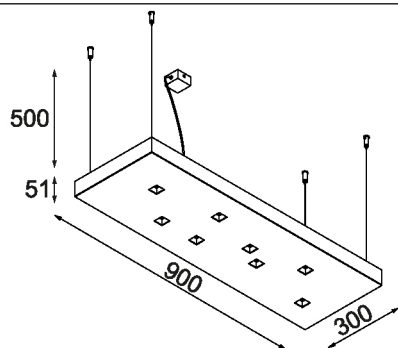

York TC 1

1972TC1G8 / ... color

24W, 230V, 50Hz
2496 lm
3000K or 4000K
Energy class: A+