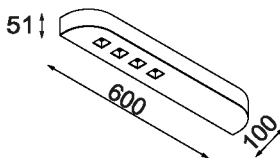

York ST 1

LED

1972ST1G4 / ... color

12W, 230V, 50Hz
1248 lm
3000K or 4000K
Energy class: A+