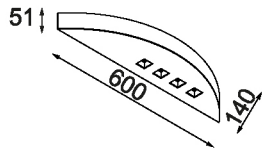

York KT 1

LED

1972KT1G4 / ... color

12W, 230V, 50Hz
1248 lm
3000K or 4000K
Energy class: A+