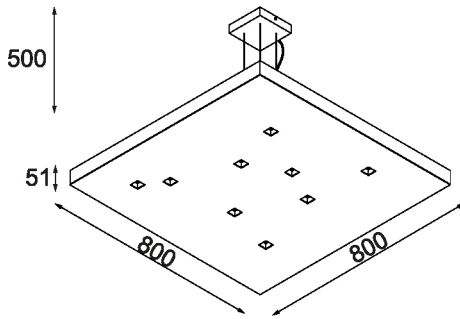

## York WT 1

A circular luminaire with metal structure, complemented with a wooden veneer. It's minimalist design impresses with its decorative character. Available with symmetrically or asymmetrically arranged LED.