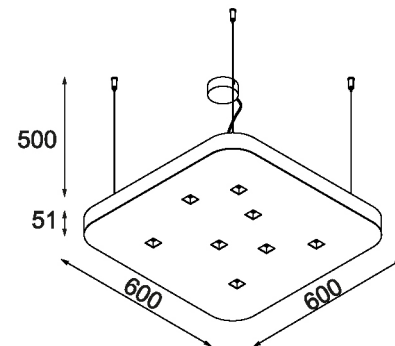

York ET 1

LED

1972ET1G8 / ... color Z

24W, 230V, 50H
2496 lm
3000K or 4000K
Energy class: A+