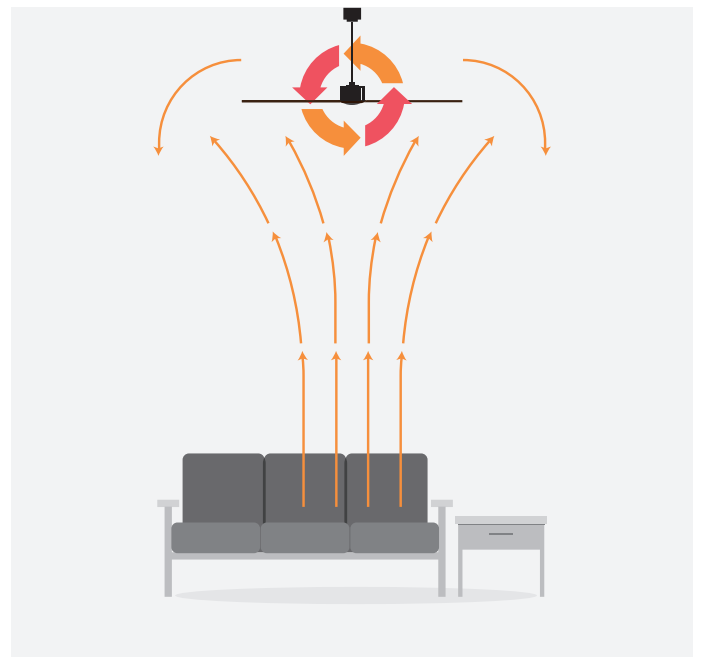

NOISELESS

6
SPEEDS

6 SPEEDS

LONG LIFE

One ceiling fan for the whole year

SUMMER SEASON
CLOCKWISE ROTATION CREATES A COOLING BREEZE

WINTER SEASON
COUNTERCLOCKWISE ROTATION RECIRCULATES WARM AIR EFFICIENTLY
BY ELIMINATING HOT-AIR STRATIFICATION, WITHOUT CREATING A DIRECT
DOWNDRAFT