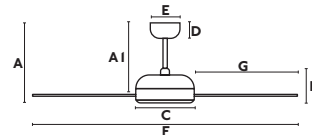

OPTIONAL DOWNROD P.65

SUITABLE FOR INCLINING ROOF

MEASUREMENTS

A	AI	B	C	D	E	F	G
12.6"	21.8"	6.9"	11"	2.51"	5.51"	51.92	21.8"

OPTIONAL LED LIGHT SOURCE/FUENTE DE LUZ LED

33420LUL

white

LED SMD 10W 3000K
980 lm CRI>80
Driver ✓