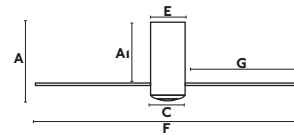

MEASUREMENTS

A	AI	B	C	D	E	F	G
11.4"	9.8"	-	6.3"	-	5.1"	50.4"	16.9"

62
63

OPTIONAL LED LIGHT SOURCE

33390UL		chrome	SMD LED 13W 3000K 600 Lm CRI>80 Driver ✓
33391UL		black	Body Metal Diff Opal Glass