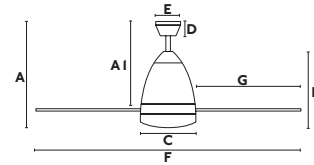

MEASUREMENTS

A	AI	B	C	D	E	F	G
19.7"	18.7"	17.32"	11"	2.35"	5.72"	51.9"	20.47"

Wind

DESIGNER JORDI BUSQUETS

WIND IS A FAN OF SIMPLE SHAPES DESIGNED TO PROVIDE COMFORT AND RELAXATION. A SIMPLE PIECE CONCEIVED TO MAKE LIFE A LITTLE MORE PLEASANT.