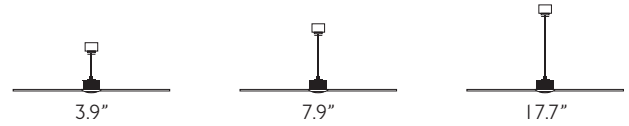

OPTIONAL DOWNROD P.65

Downrods (3) Included

MEASUREMENTS