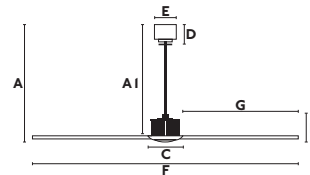

A	AI	B	C	D	E	F	G
25.2"	24.8"	7.05"	5.7"	2.1"	5.1"	50.4"	21.8"