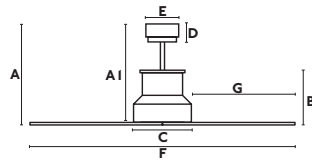

52
INCH

DC
MOTOR

ONLY 33481 UL

OPTIONAL
LED
DOWNLIGHT

ALL
YEAR ROUND

REMOTE CONTROL

FINISHES

Code No.	Body	Blades
33481 UL Indoor/ Outdoor IP44	 black	 wood
33482 UL	 chrome	 wood

GENERAL FEATURES

Body Material Steel
Weight 17 lbs
6 Speed DC Fan Control
Summer / Winter function

BLADES FEATURES

Blades (4)
Non-Reversible
Material ABS

MOTOR FEATURES

DC MOTOR
W 3-5-8-12-21-35
RPM 50-71-93-115-138-162
Airflow 183.01 m3 min/6463 CFM
Voltage (V/Hz) 120/60
Warranty 15 Years

OPTIONAL DOWNROD P.65

SUITABLE FOR INCLINING ROOF

MEASUREMENTS

A	AI	B	C	D	E	F	G
15.3"	13.9"	8.26"	7.48"	2.1"	5.1"	50"	21.8"

OPTIONAL LED LIGHT SOURCE

33484UL Indoor/ Outdoor IP44		black	LED SMD 15W 3000K. 900 lm. CRI>80 Driver ✓ Body Metal Diffusor Polycarbonate
33486UL		grey