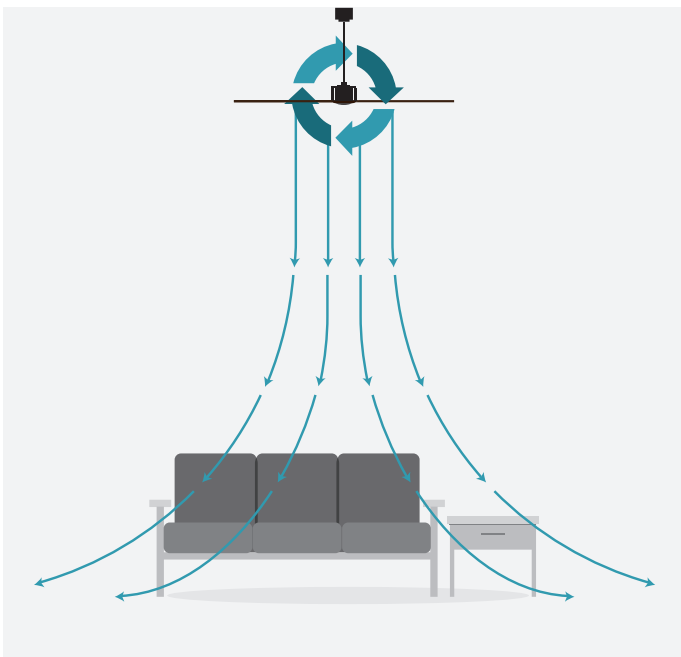

NOISELESS

6
SPEEDS

6 SPEEDS

LONG LIFE

One ceiling fan for the whole year

SUMMER SEASON
CLOCKWISE ROTATION CREATES A COOLING BREEZE

WINTER SEASON
COUNTERCLOCKWISE ROTATION RECIRCULATES WARM AIR EFFICIENTLY
BY ELIMINATING HOT-AIR STRATIFICATION, WITHOUT CREATING A DIRECT
DOWNDRAFT