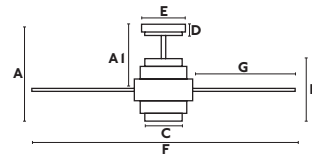

OPTIONAL DOWNROD P.65

SUITABLE FOR INCLINING ROOF

MEASUREMENTS

A	AI	B	C	D	E	F	G
18.11"	13"	11"	5.7"	2.1"	5.9"	51.9"	21.1"