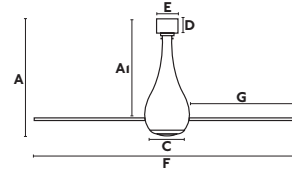

MEASUREMENTS

A	AI	B	C	D	E	F	G
17.7"	16.5"	-	6.3"	2.3"	5.1"	50.4"	21.8"

54
55

OPTIONAL LED LIGHT SOURCE

33390UL		chrome	SMD LED 13W 3000K 600 Lm CRI>80 Driver ✓ Body Metal Diff Opal Glass
33391UL		black