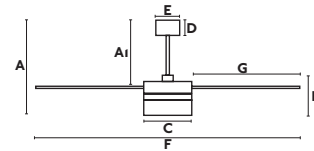

BLADES FEATURES

Blades (3)
Reversible
Material Plywood

MOTOR FEATURES

W 13-25-55
RPM 75-135-180
Airflow 157,52 m³ min/5563 CFM
Voltage (V/Hz) 120/60

OPTIONAL DOWNROD P.65

MEASUREMENTS/MEDIDAS

A	AI	B	C	D	E	F	G
15"	10.6"	8.24"	7.68"	2.51"	5.9"	51.9"	21.9"