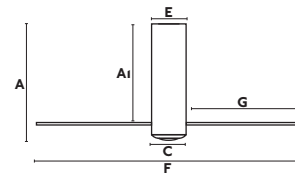

MEASUREMENTS

A	AI	B	C	D	E	F	G
17.7"	16.5"	-	6.3"	-	5.1"	50.4"	16.9"

OPTIONAL LED LIGHT SOURCE

33390UL		chrome	SMD LED 13W 3000K 600 Lm CRI>80 Driver ✓
33391UL		black	Body Metal Diff Opal Glass