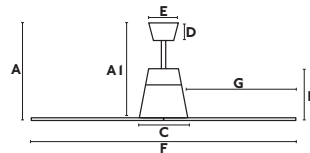

52
INCH

DC
MOTOR

OPTIONAL
LED
DOWNLIGHT

ALL
YEAR ROUND

FINISHES

Code No.	Body	Blades
33480UL Indoor/ Outdoor IP44	 white	 white

GENERAL FEATURES

Body Material ABS
Weight 16 lbs
6 Speed DC Fan Control
Summer / Winter function

BLADES FEATURES

Blades (4)
Non-Reversible
Material ABS

MOTOR FEATURES

DC MOTOR
W 3-5-8-12-21-35
RPM 50-71-93-115-138-162
Airflow 183.01 m3 min/6463 CFM
Voltage (V/Hz) 120/60
Warranty 15 Years

OPTIONAL DOWNROD P.65

SUITABLE FOR INCLINING ROOF

MEASUREMENTS

A	AI	B	C	D	E	F	G
15.3"	13.77"	7.87"	7.87"	2.1"	5.1"	51.8"	20.8"

OPTIONAL LED LIGHT SOURCE/FUENTE DE LUZ LED

33483UL white

LED SMD I6W 3000K
900 lm CRI>80
Driver ✓
Body Metal
Diffusor
Polycarbonate