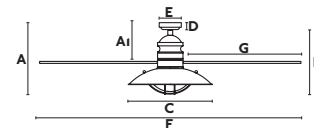

DIRECT CEILING MOUNTING

A	AI	B	C	D	E	F	G
19.7"	13"	13.7"	16"	2.4"	5.1"	51.9"	22"