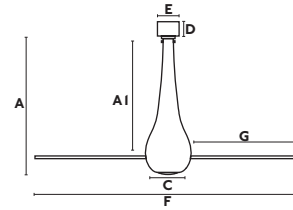

MEASUREMENTS

A	AI	B	C	D	E	F	G
25.2"	24.8"	-	5.7"	2.35"	5.1"	50.4"	21.8"

OPTIONAL LED LIGHT SOURCE

33390UL		chrome	SMD LED 13W 3000K 600 Lm CRI>80 Driver ✓
33391UL		black	Body Metal Diff Opal Glass