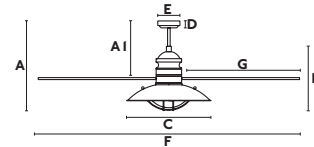

OPTIONAL DOWNROD P.65

SUITABLE FOR DIRECT CEILING MOUNTING

MEASUREMENTS

A	AI	B	C	D	E	F	G
20.4"	14.5"	13.7"	16"	2.4"	5.1"	51.9"	22"