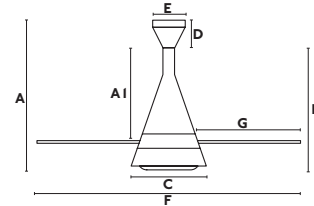

MEASUREMENTS

A	AI	B	C	D	E	F	G
23.2"	17.7"	6.7"	11.8"	3.1"	5.1"	51.9"	21.4"