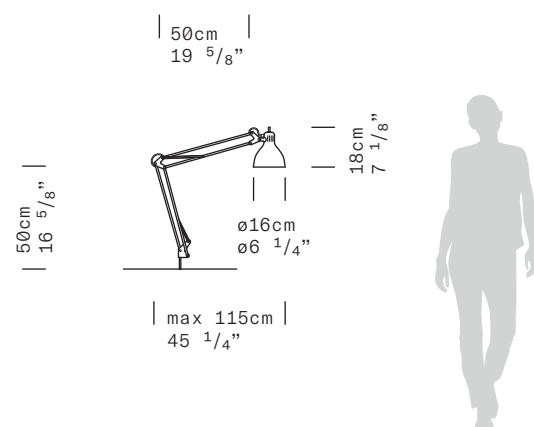

JJ SMALL

LEUCOS Design Lab, 1937 - upgraded LED 2021

Table and wall lamp in matte lacquered steel with aluminum diffuser. Orientable arms and diffuser. Available in six colors options with outdoor grade finish for maximum UV protection: white, black, amaranth red, mica blue, sablé grey and rust brown. Interior of the diffuser in white lacquer. Available in E27 (on-off) or dimmable integrated LED (user replaceable) with "touch-dimmer" on diffuser. Available with a base, table clamp, fixed support or wall support.

Lampada da tavolo e da parete, realizzata in acciaio con diffusore in alluminio e laccata opaco. Bracci e diffusore orientabili. Disponibile nei colori: bianco, nero, rosso amaranth, blu mica, grigio sablé e marrone ruggine. L'interno laccato del diffusore è di colore bianco. Vernice per esterni, massima protezione dai raggi UV. Disponibile in versione E27 (on-off) o sorgente LED dimmerabile con "touch-dimmer" sul diffusore (LED sostituibile dall'utente). Disponibile con base, morsetto da tavolo, supporto fisso ed attacco a parete.

TYPE	Table and Wall lamp
ENVIRONMENT	Indoor
MATERIALS	Steel, aluminum diffuser
FINISHES	Available in the following colors: white, black, amaranth red, mica blue, sablé grey and rust brown.
DIMENSIONS	Diffuser: $\phi 16\text{cm}$ h18cm [$\phi 6 \frac{1}{4}''$ h7 $\frac{1}{8}''$] Structure: minimum height 50cm [$16 \frac{5}{8}''$] maximum outreach 115cm [$45 \frac{1}{4}''$] Cable length: 200cm ($78 \frac{3}{4}''$)
LIGHT SOURCE	LED 1 x 13W 1600lm 3000K CRI$\geq$90 (user replaceable) E27 1 x 10W Retrofit LED
LIGHT SOURCE FOR US AND CANADA	LED 1 x 13W 1600lm 3000K CRI$\geq$90 (user replaceable)
CONTROL	LED: touch dimmer (on diffuser) E27: on-off (on diffuser)
MARKING	DRY LOCATION

JJ SMALL - Accessories

JJ accessories offer different positioning solutions for use on a table (round base, the A-AX and A-LONG clamps or the fixed C and P clamps), as well as mounted on a wall (B-LARGE wall attachment).

Gli accessori JJ consentono diverse soluzioni per posizionare la lampada su un tavolo, come la base tonda, i morsetti A-AX e A-LUNGO e gli attacchi fissi C e P, oppure a parete con l'attacco B-LARGE.