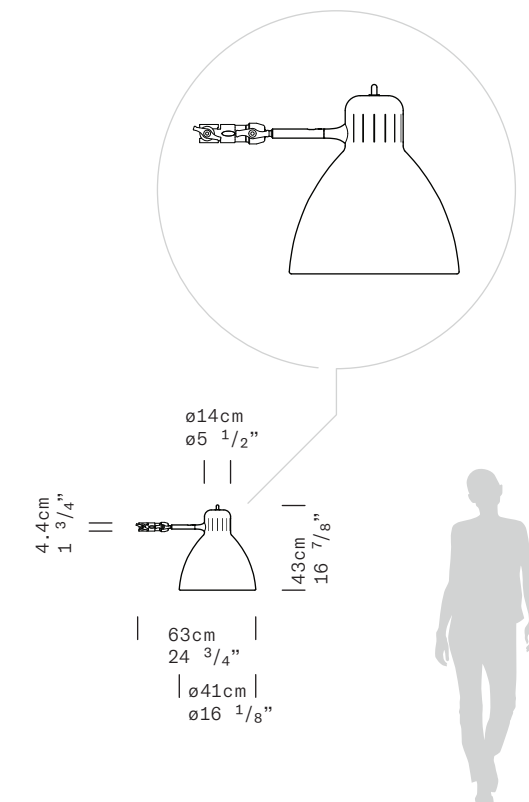

TYPE Grip lamp

ENVIRONMENT Outdoor

MATERIALS Aluminum

FINISHES Matte structure and diffuser in the following colors: white, black, amaranth red, mica blue, sablé grey and rust brown.

DIMENSIONS Diffuser: $\varnothing 41\text{cm}$ h43cm [$\varnothing 16 \frac{1}{8}"$ h16 $\frac{7}{8}"$]
Cable length: 500cm [$196 \frac{7}{8}"$]

LIGHT SOURCE LED 1 x 45W 66911m 3000K or 64331m
2700K CRI ≥ 90 (user replaceable)
MacAdam 3-step

LIGHT SOURCE FOR US AND CANADA 1 x 37W 56231m 3000K or 54051m
2700K CRI ≥ 90 (user replaceable)
MacAdam 3-step

CONTROL Wireless CASAMBI® Smart Light Control

SUPER CLAMP Clamp width (round tube): minimum $\varnothing 1.3\text{cm}$ [$\varnothing 2 \frac{1}{8}"$], maximum $\varnothing 5.5\text{cm}$ [$\varnothing 2 \frac{1}{2}"$]
(can also be used on flat surfaces)

MARKING DAMP LOCATION WET LOCATION