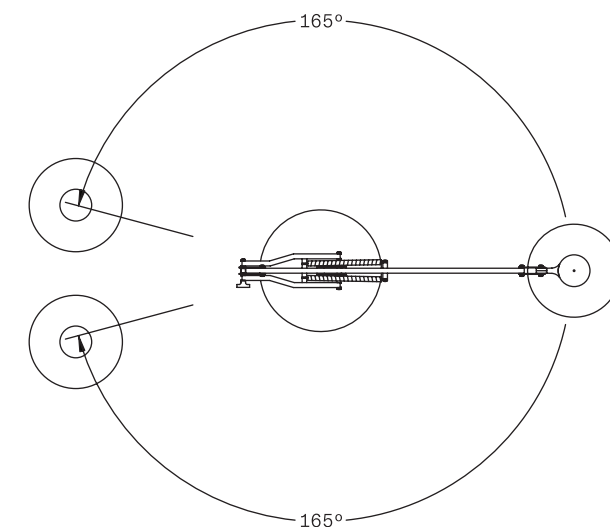

Lampada da terra di grandi dimensioni, realizzata in alluminio laccato opaco con base in acciaio coordinata in tinta. Disponibile in sei differenti varianti colore: bianco, nero, rosso amaranto, blu mica, grigio sablé e marrone ruggine. L'interno laccato del diffusore è di colore bianco. Vernice per esterni, massima protezione dai raggi UV utilizzata su entrambe le versioni indoor ed outdoor. Colori custom disponibili su richiesta. Sorgente luminosa LED dimmerabile (LED sostituibile dall'utente). Versione dimmer su cavo (push-dim) o con tecnologia wireless CASAMBI® Smart Lighting Control.

TYPE Floor Lamp

ENVIRONMENT Indoor

MATERIALS Aluminum, steel base

FINISHES Matte structure and diffuser in the following colors: white, black, amaranth red, mica blue, sablé grey and rust brown.

DIMENSIONS Diffuser: ø56cm h59cm [ø22" h23 1/4"]
Base: ø74cm [ø29 1/8"]
Structure: maximum height 420cm [165 3/8"]
maximum outreach 385cm [151 3/8"]
Cable length: 350cm (137 3/4")

LIGHT SOURCE LED 1 x 45W 6691lm 3000K or 64331m
2700K CRI≥90 (user replaceable)
MacAdam 3-step

LIGHT SOURCE FOR US AND CANADA LED 1 x 37W 5623lm 3000K or 54051m
2700K CRI≥90 (user replaceable)
MacAdam 3-step

CONTROL Dimmer on cord (push-dim) or
Wireless CASAMBI® Smart Lighting Control

ON REQUEST Custom colors

MARKING DRY LOCATION