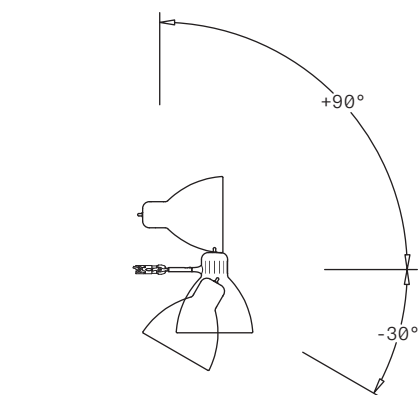

TYPE Grip lamp

ENVIRONMENT Outdoor

MATERIALS Aluminum

FINISHES Matte structure and diffuser in the following colors: white, black, amaranth red, mica blue, sablé grey and rust brown.

DIMENSIONS Diffuser: $\varnothing 41\text{cm}$ h43cm [$\varnothing 16 \frac{1}{8}"$ h16 $\frac{7}{8}"$]
Cable length: 500cm [$196 \frac{7}{8}"$]

LIGHT SOURCE LED 1 x 45W 66911m 3000K or 64331m
2700K CRI ≥ 90 (user replaceable)
MacAdam 3-step

LIGHT SOURCE FOR US AND CANADA 1 x 37W 56231m 3000K or 54051m
2700K CRI ≥ 90 (user replaceable)
MacAdam 3-step

CONTROL Wireless CASAMBI® Smart Light Control

SUPER CLAMP Clamp width (round tube): minimum $\varnothing 1.3\text{cm}$ [$\varnothing 2 \frac{1}{8}"$], maximum $\varnothing 5.5\text{cm}$ [$\varnothing 2 \frac{1}{2}"$]
(can also be used on flat surfaces)

MARKING DAMP LOCATION WET LOCATION