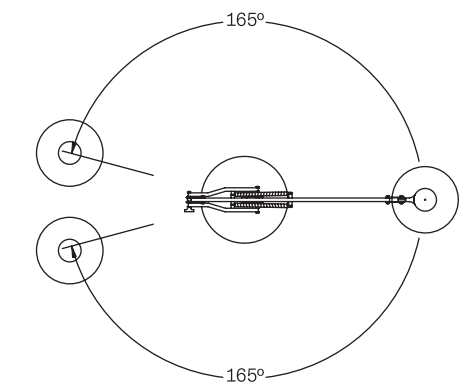

La novità della famiglia JJ. Lampada da terra realizzata in alluminio laccato opaco con base in acciaio coordinata in tinta. Disponibile in sei differenti varianti colore: bianco, nero, rosso amaranto, blu mica, grigio sablé e marrone ruggine. L'interno laccato del diffusore è di colore bianco. Vernice per esterni, massima protezione dai raggi UV utilizzata su entrambe le versioni indoor ed outdoor. Colori custom disponibili su richiesta. Sorgente luminosa LED dimmerabile (LED sostituibile dall'utente). Versione dimmer su cavo (push-dim) o con tecnologia wireless CASAMBI® Smart Lighting Control.

TYPE Floor Lamp

ENVIRONMENT Indoor

MATERIALS Aluminum, steel base

FINISHES Matte structure and diffuser in the following colors: white, black, amaranth red, mica blue, sablé grey and rust brown.

DIMENSIONS Diffuser: ø41cm h43cm [ø16 1/8" h16 7/8"]
Base: ø54cm [ø21 1/4"]
Structure: maximum height 315cm [124"]
maximum outreach 295cm [115 3/4"]
Cable length: 350cm (137 3/4")

LIGHT SOURCE LED 1 x 45W 6691lm 3000K or 64331m
2700K CRI≥90 (user replaceable)
MacAdam 3-step

LIGHT SOURCE FOR US AND CANADA LED 1 x 37W 5623lm 3000K or 54051m
2700K CRI≥90 (user replaceable)
MacAdam 3-step

CONTROL Dimmer on cord (push-dim) or
Wireless CASAMBI® Smart Lighting Control

ON REQUEST Custom colors

MARKING DRY LOCATION