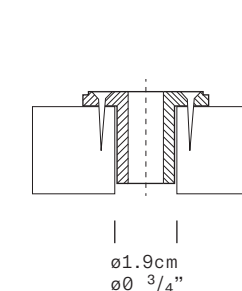

FIXED BRACKET P