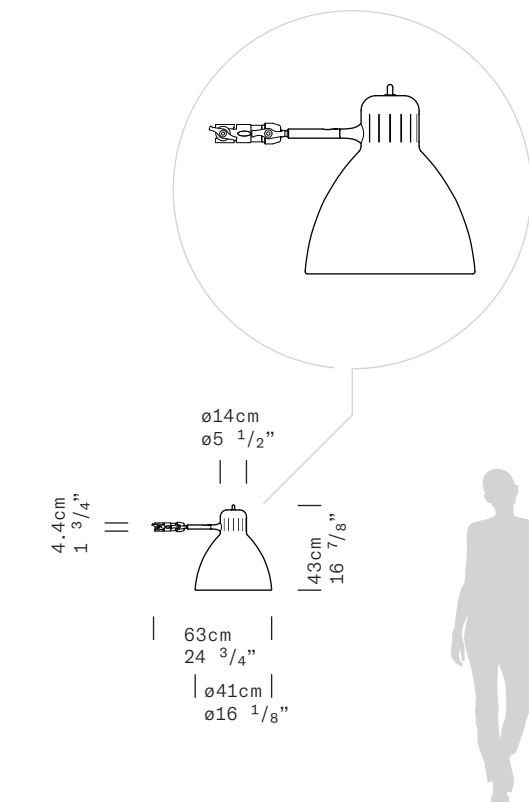

TYPE Grip lamp

ENVIRONMENT Indoor

MATERIALS Aluminum

FINISHES Matte structure and diffuser in the following colors: white, black, amaranth red, mica blue, sablé grey and rust brown.

DIMENSIONS Diffuser: $\varnothing 41\text{cm}$ h43cm [$\varnothing 16 \frac{1}{8}"$ h16 $\frac{7}{8}"$]
Cable length: 500cm [$196 \frac{7}{8}"$] + 150cm [59"] push dimmer

LIGHT SOURCE LED 1 x 45W 66911m 3000K or 64331m
2700K CRI ≥ 90 (user replaceable)
MacAdam 3-step

LIGHT SOURCE FOR US AND CANADA 1 x 37W 56231m 3000K or 54051m
2700K CRI ≥ 90 (user replaceable)
MacAdam 3-step

CONTROL Dimmer on cord (push-dim)

SUPER CLAMP Clamp width (round tube): minimum $\varnothing 1.3\text{cm}$ [$\varnothing 2 \frac{1}{8}"$], maximum $\varnothing 5.5\text{cm}$ [$\varnothing 2 \frac{1}{2}"$]
(can also be used on flat surfaces)

MARKING DRY LOCATION