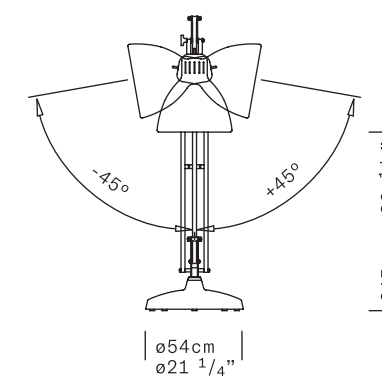

TYPE	Floor Lamp
ENVIRONMENT	Outdoor
MATERIALS	Aluminum, steel base
FINISHES	Matte structure and diffuser in the following colors: white, black, amaranth red, mica blue, sablé grey and rust brown.
DIMENSIONS	Diffuser: ø41cm h43cm [ø16 1/8" h16 7/8"] Base: ø54cm [ø21 1/4"] Structure: maximum height 315cm [124"] maximum outreach 295cm [115 3/4"] Cable length: 300cm (118 1/8")
LIGHT SOURCE	LED 1 x 45W 6691lm 3000K or 64331m 2700K CRI≥90 (user replaceable) MacAdam 3-step
LIGHT SOURCE FOR US AND CANADA	LED 1 x 37W 56231m 3000K or 54051m 2700K CRI≥90 (user replaceable) MacAdam 3-step
CONTROL	Wireless CASAMBI® Smart Lighting Control
ON REQUEST	Custom colors
MARKING	DAMP LOCATION WET LOCATION