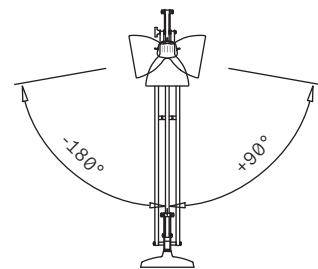

85cm
33 1/2"
ø27.5cm
ø10 7/8"

TYPE	Floor lamp
ENVIRONMENT	Indoor
MATERIALS	Steel, aluminum diffuser and base
FINISHES	Available in the following colors: white, black, amaranth red, mica blue, sablé grey and rust brown. 
DIMENSIONS	Diffuser: ø22cm h22cm [ø8 5/8" h8 5/8"] Base: ø27.5cm [ø10 7/8"] Structure: maximum height 185cm [72 7/8"] maximum outreach 135cm [53 1/8"] Cable length: 220cm (86 5/8")
LIGHT SOURCE	LED 1 x 13W 1600lm 3000K or 1490lm 2700K CRI≥90 (user replaceable) E27 1 x 10W Retrofit LED
LIGHT SOURCE FOR US AND CANADA	LED 1 x 13W 1600lm 3000K or 1490lm 2700K CRI≥90 (user replaceable)
CONTROL	LED: touch dimmer (on diffuser) E27: on-off (on diffuser)
ACCESSORIES	-
MARKING	  IP20 DRY LOCATION