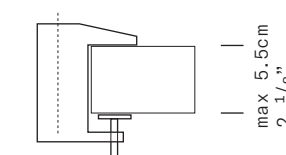

TABLE CLAMP A-AX