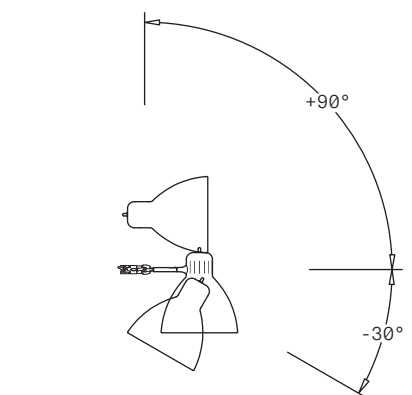

TYPE Grip lamp

ENVIRONMENT Indoor

MATERIALS Aluminum

FINISHES Matte structure and diffuser in the following colors: white, black, amaranth red, mica blue, sablé grey and rust brown.

DIMENSIONS Diffuser: $\varnothing 41\text{cm}$ h43cm [$\varnothing 16 \frac{1}{8}"$ h16 $\frac{7}{8}"$]
Cable length: 500cm [$196 \frac{7}{8}"$] + 150cm [59"] push dimmer

LIGHT SOURCE LED 1 x 45W 66911m 3000K or 64331m
2700K CRI ≥ 90 (user replaceable)
MacAdam 3-step

LIGHT SOURCE FOR US AND CANADA 1 x 37W 56231m 3000K or 54051m
2700K CRI ≥ 90 (user replaceable)
MacAdam 3-step

CONTROL Dimmer on cord (push-dim)

SUPER CLAMP Clamp width (round tube): minimum $\varnothing 1.3\text{cm}$ [$\varnothing 2 \frac{1}{8}"$], maximum $\varnothing 5.5\text{cm}$ [$\varnothing 2 \frac{1}{2}"$]
(can also be used on flat surfaces)

MARKING DRY LOCATION