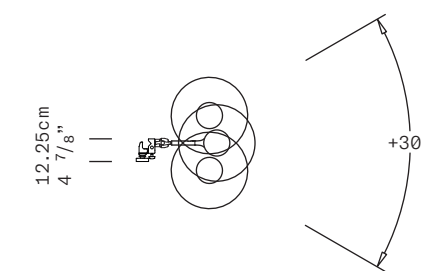

TYPE Grip lamp

ENVIRONMENT Outdoor

MATERIALS Aluminum

FINISHES Matte structure and diffuser in the following colors: white, black, amaranth red, mica blue, sablé grey and rust brown.

DIMENSIONS Diffuser: $\varnothing 41\text{cm}$ h43cm [$\varnothing 16 \frac{1}{8}"$ h16 $\frac{7}{8}"$]
Cable length: 500cm [$196 \frac{7}{8}"$]

LIGHT SOURCE LED 1 x 45W 66911m 3000K or 64331m
2700K CRI ≥ 90 (user replaceable)
MacAdam 3-step

LIGHT SOURCE FOR US AND CANADA 1 x 37W 56231m 3000K or 54051m
2700K CRI ≥ 90 (user replaceable)
MacAdam 3-step

CONTROL Wireless CASAMBI® Smart Light Control

SUPER CLAMP Clamp width (round tube): minimum $\varnothing 1.3\text{cm}$ [$\varnothing 2 \frac{1}{8}"$], maximum $\varnothing 5.5\text{cm}$ [$\varnothing 2 \frac{1}{2}"$]
(can also be used on flat surfaces)

MARKING DAMP LOCATION WET LOCATION