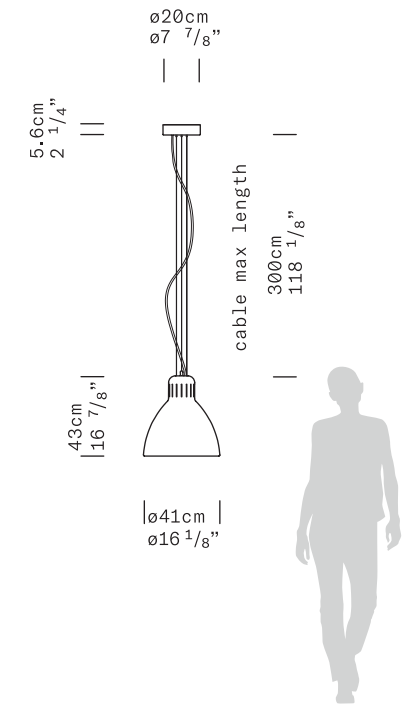

JJ BIG - Pendant

LEUCOS Design Lab, 2020

JJ family's newest size. Matte lacquered, aluminum pendant. Available in white, black, amaranth red, mica blue, sablé grey and rust brown with matching canopy, with outdoor grade finish for maximum UV protection. Interior of the diffuser in white lacquer. Dimmable LED light source (user replaceable).

La novità della famiglia JJ. Lampada a sospensione realizzata in alluminio laccato opaco. Disponibile nei colori: bianco, nero, rosso amaranto, blu mica, grigio sablé e marrone ruggine con rosone coordinato in tinta. Vernice per esterni, massima protezione dai raggi UV. L'interno laccato del diffusore è di colore bianco. Sorgente luminosa LED dimmerabile (LED sostituibile dall'utente).