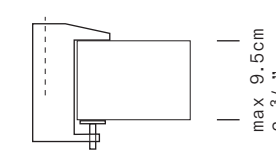

TABLE CLAMP A-LUNGO