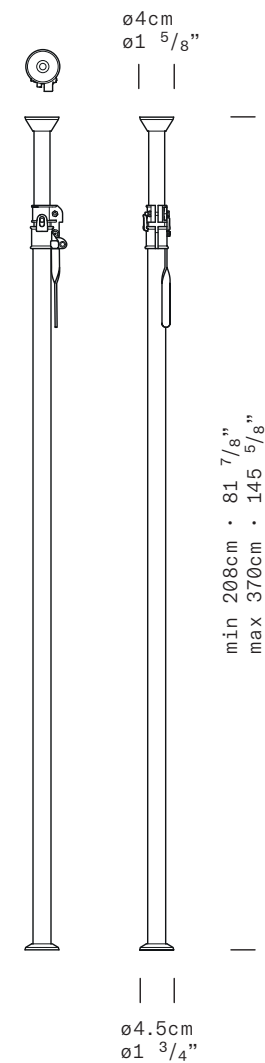

JJ BIG - Grip Accessories

The new JJ BIG - Grip allows different applications thanks to the included "Super Clamp" (an attachment that allows you to connect the lamp to a wide range of locations with either round and rectilinear profiles) and using design accessories such as "Autopole" (extendable floor-ceiling tension column in anodized aluminum) and the "Grip Mount" (wall/ceiling attachment in polished anodized aluminum). In November 2009, the Committee of Architecture and Design of New York's Museum of Modern Art (MoMA) added "Autopole" and "Super Clamp" to their design permanent collection.

La nuova JJ BIG - Grip consente diverse applicazioni grazie al connettore in dotazione "Super Clamp" (connettore che permette di collocare la lampada in un'ampia gamma di posizioni sia su superfici tonde che piane) e di utilizzarla con accessori di design quali "Autopole" (asta estensibile terra-soffitto in alluminio anodizzato) ed "Grip Mount" (attacco a parete/soffitto in alluminio anodizzato lucido). Nel novembre 2009, il Comitato di Architettura e Design del Museo di Arte Moderna (MoMA) di New York ha deciso di aggiungere Autopole e Super Clamp alla sua collezione permanente.

GRIP MOUNT Wall/ceiling attachment in polished anodized aluminum:
grip mount 50: 50cm [19 5/8"]
grip mount 120: 120cm [47 1/4"]

AUTOPOLE Extendable floor-ceiling tension column in anodized aluminum

AUTOPOLE