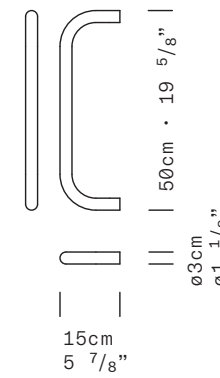

JJ BIG - Grip Accessories

The new JJ BIG - Grip allows different applications thanks to the included "Super Clamp" (an attachment that allows you to connect the lamp to a wide range of locations with either round and rectilinear profiles) and using design accessories such as "Autopole" (extendable floor-ceiling tension column in anodized aluminum) and the "Grip Mount" (wall/ceiling attachment in polished anodized aluminum). In November 2009, the Committee of Architecture and Design of New York's Museum of Modern Art (MoMA) added "Autopole" and "Super Clamp" to their design permanent collection.

La nuova JJ BIG - Grip consente diverse applicazioni grazie al connettore in dotazione "Super Clamp" (connettore che permette di collocare la lampada in un'ampia gamma di posizioni sia su superfici tonde che piane) e di utilizzarla con accessori di design quali "Autopole" (asta estensibile terra-soffitto in alluminio anodizzato) ed "Grip Mount" (attacco a parete/soffitto in alluminio anodizzato lucido). Nel novembre 2009, il Comitato di Architettura e Design del Museo di Arte Moderna (MoMA) di New York ha deciso di aggiungere Autopole e Super Clamp alla sua collezione permanente.

GRIP MOUNT Wall/ceiling attachment in polished anodized aluminum:
grip mount 50: 50cm [19 5/8"]
grip mount 120: 120cm [47 1/4"]

AUTOPOLE Extendable floor-ceiling tension column in anodized aluminum

GRIP MOUNT
L50CM [19 5/8"]