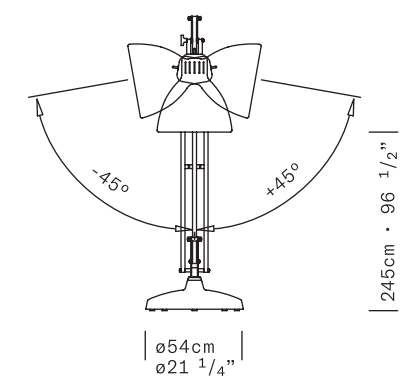

La novità della famiglia JJ. Lampada da terra realizzata in alluminio laccato opaco con base in acciaio coordinata in tinta. Disponibile in sei differenti varianti colore: bianco, nero, rosso amaranto, blu mica, grigio sablé e marrone ruggine. L'interno laccato del diffusore è di colore bianco. Vernice per esterni, massima protezione dai raggi UV utilizzata su entrambe le versioni indoor ed outdoor. Colori custom disponibili su richiesta. Sorgente luminosa LED dimmerabile (LED sostituibile dall'utente). Versione dimmer su cavo (push-dim) o con tecnologia wireless CASAMBI® Smart Lighting Control.

TYPE Floor Lamp

ENVIRONMENT Indoor

MATERIALS Aluminum, steel base

FINISHES Matte structure and diffuser in the following colors: white, black, amaranth red, mica blue, sablé grey and rust brown.

DIMENSIONS Diffuser: ø41cm h43cm [ø16 1/8" h16 7/8"]
Base: ø54cm [ø21 1/4"]
Structure: maximum height 315cm [124"]
maximum outreach 295cm [115 3/4"]
Cable length: 350cm (137 3/4")

LIGHT SOURCE LED 1 x 45W 6691lm 3000K or 64331m
2700K CRI≥90 (user replaceable)
MacAdam 3-step

LIGHT SOURCE FOR US AND CANADA LED 1 x 37W 5623lm 3000K or 54051m
2700K CRI≥90 (user replaceable)
MacAdam 3-step

CONTROL Dimmer on cord (push-dim) or
Wireless CASAMBI® Smart Lighting Control

ON REQUEST Custom colors

MARKING DRY LOCATION