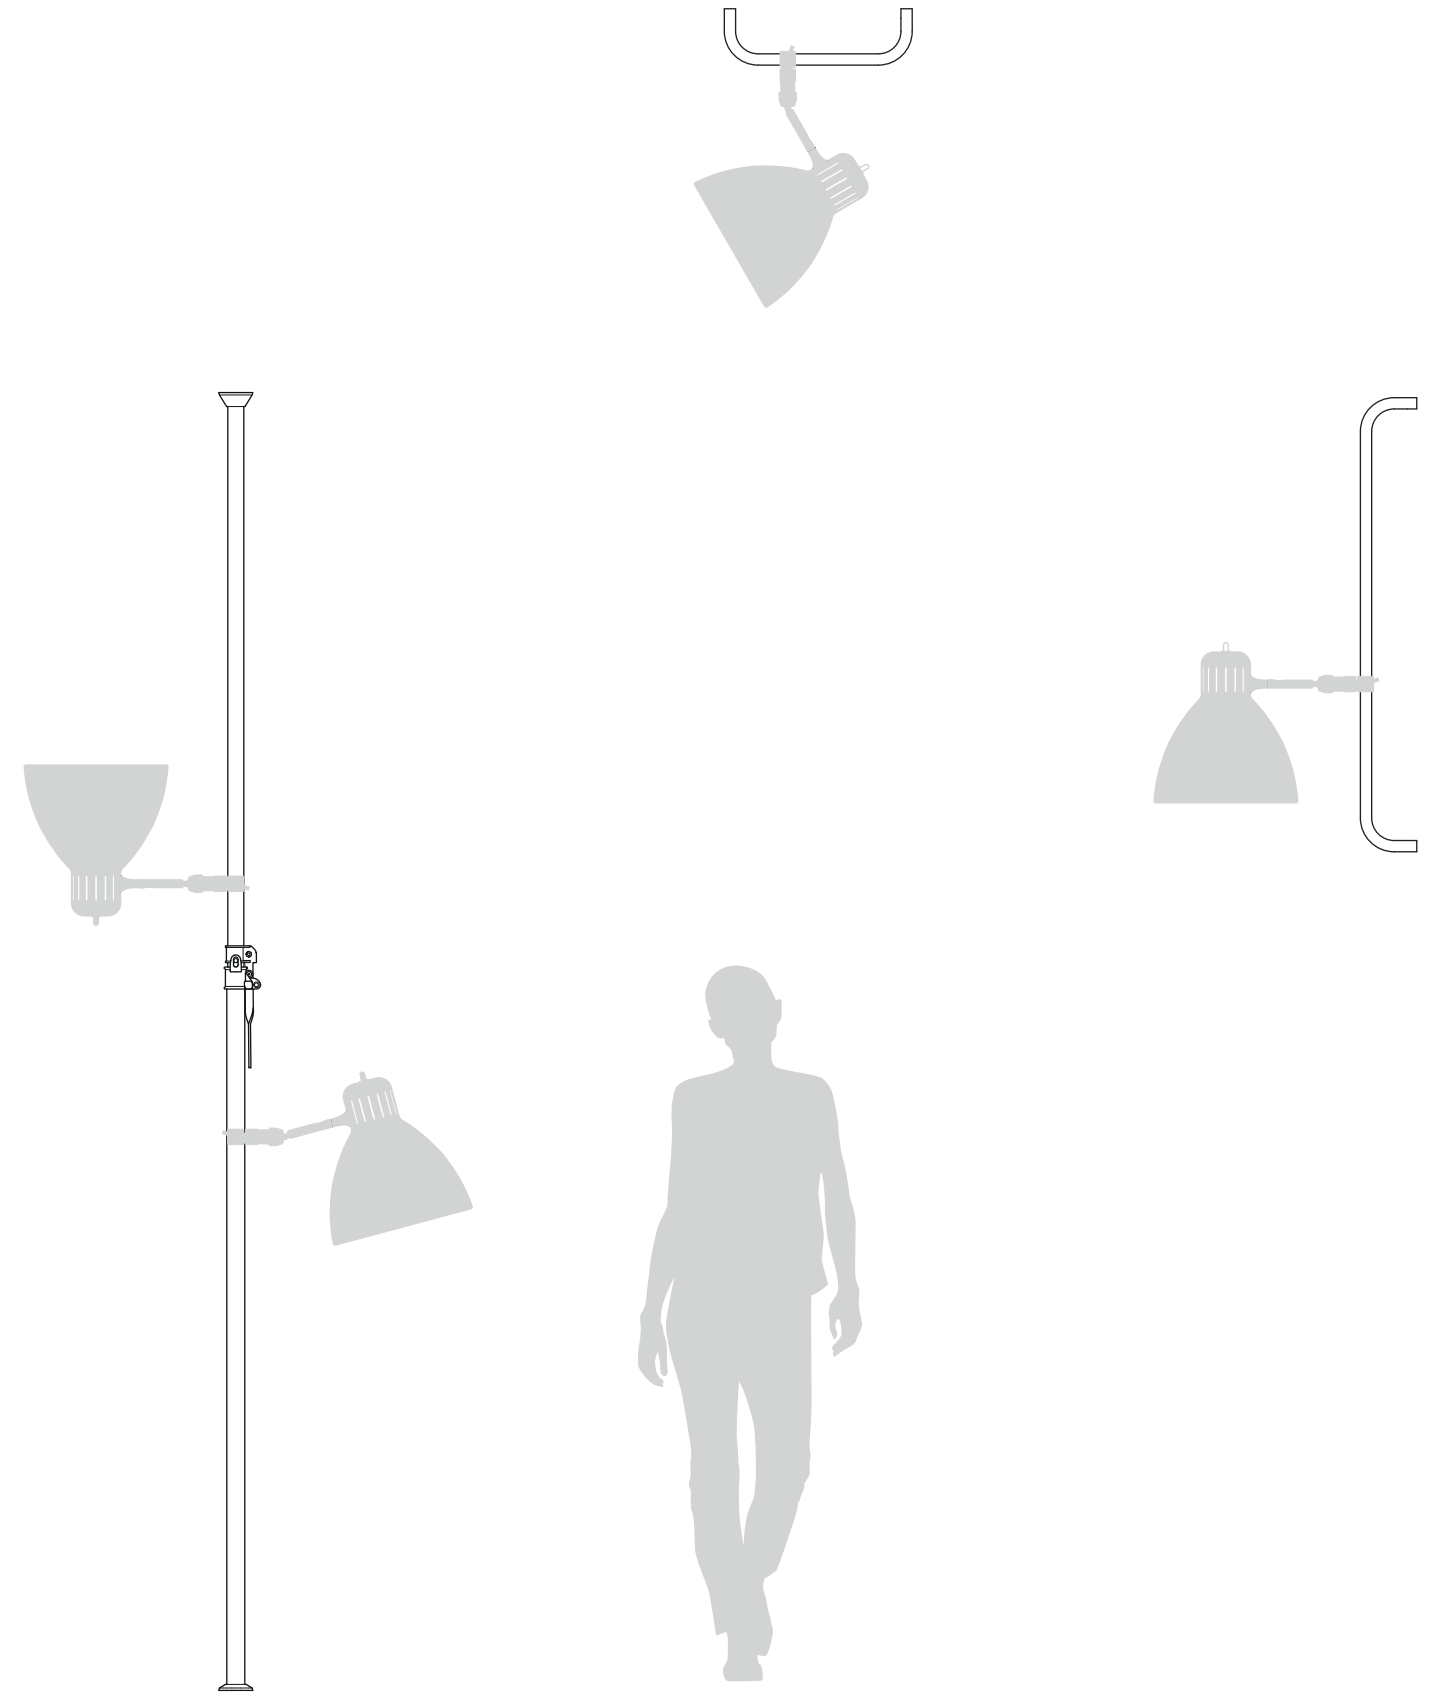

JJ BIG - Grip Accessories

The new JJ BIG - Grip allows different applications thanks to the included "Super Clamp" (an attachment that allows you to connect the lamp to a wide range of locations with either round and rectilinear profiles) and using design accessories such as "Autopole" (extendable floor-ceiling tension column in anodized aluminum) and the "Grip Mount" (wall/ceiling attachment in polished anodized aluminum). In November 2009, the Committee of Architecture and Design of New York's Museum of Modern Art (MoMA) added "Autopole" and "Super Clamp" to their design permanent collection.

La nuova JJ BIG - Grip consente diverse applicazioni grazie al connettore in dotazione "Super Clamp" (connettore che permette di collocare la lampada in un'ampia gamma di posizioni sia su superfici tonde che piane) e di utilizzarla con accessori di design quali "Autopole" (asta estensibile terra-soffitto in alluminio anodizzato) ed "Grip Mount" (attacco a parete/soffitto in alluminio anodizzato lucido). Nel novembre 2009, il Comitato di Architettura e Design del Museo di Arte Moderna (MoMA) di New York ha deciso di aggiungere Autopole e Super Clamp alla sua collezione permanente.

GRIP MOUNT Wall/ceiling attachment in polished anodized aluminum:
grip mount 50: 50cm [19 5/8"]
grip mount 120: 120cm [47 1/4"]

AUTOPOLE Extendable floor-ceiling tension column in anodized aluminum

AUTOPOLE