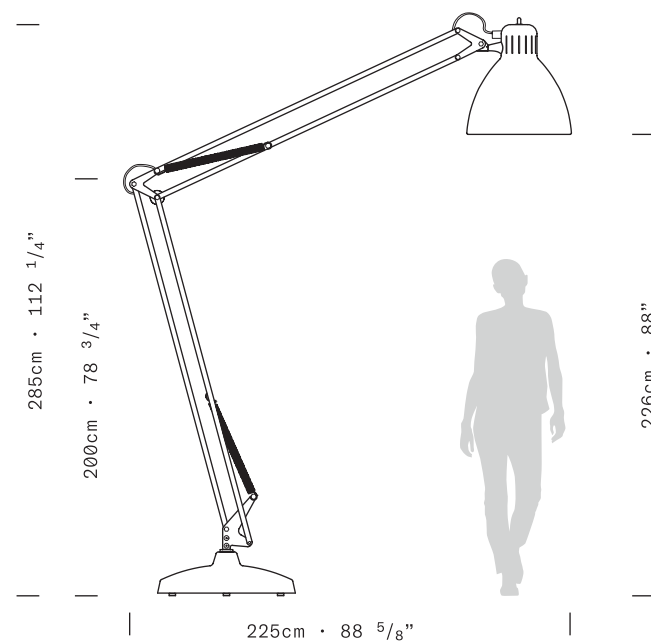

JJ GREAT - Floor Outdoor

LEUCOS Design Lab, 2005 - upgraded LED 2020

Large scale, matte lacquered, aluminum floor lamp. Available in six colors options with outdoor grade finish for maximum UV protection on both outdoor and indoor versions: white, black, amaranth red, mica blue, sablé grey and rust brown with matching steel base. Interior of the diffuser in white lacquer. Custom colors available upon request. Dimmable LED light source (user replaceable) with wireless CASAMBI® Smart Lighting Control.

Lampada da terra di grandi dimensioni, realizzata in alluminio laccato opaco con base in acciaio coordinata in tinta. Disponibile in sei differenti varianti colore: bianco, nero, rosso amaranto, blu mica, grigio sablé e marrone ruggine. L'interno laccato del diffusore è di colore bianco. Vernice per esterni, massima protezione dai raggi UV utilizzata su entrambe le versioni indoor ed outdoor. Colori custom disponibili su richiesta. Sorgente luminosa LED dimmerabile (LED sostituibile dall'utente) con tecnologia wireless CASAMBI® Smart Lighting Control.