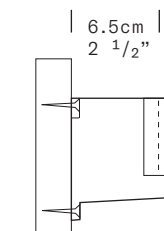

WALL BRACKET B-LARGE