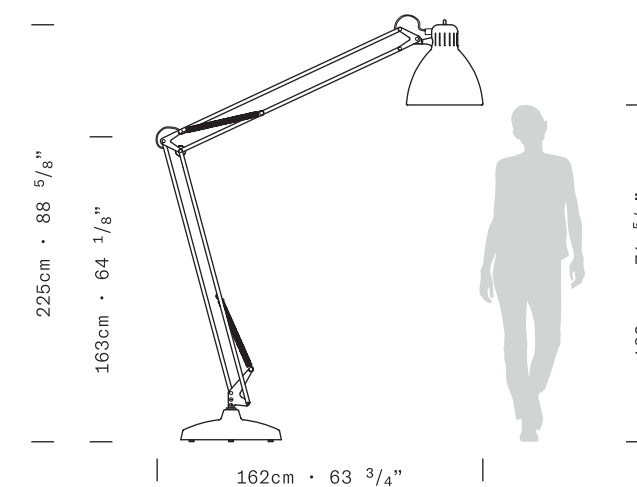

JJ BIG - Floor Outdoor

LEUCOS Design Lab, 2020

JJ family's newest size. Available in six colors options with outdoor grade finish for maximum UV protection on both outdoor and indoor versions: white, black, amaranth red, mica blue, sablé grey and rust brown with matching steel base. Interior of the diffuser in white lacquer. Custom colors available upon request. Dimmable LED light source (user replaceable) with wireless CASAMBI® Smart Lighting Control.

La novità della famiglia JJ. Lampada da terra realizzata in alluminio laccato opaco con base in acciaio coordinata in tinta. Disponibile in sei differenti varianti colore: bianco, nero, rosso amaranto, blu mica, grigio sablé e marrone ruggine. L'interno laccato del diffusore è di colore bianco. Vernice per esterni, massima protezione dai raggi UV utilizzata su entrambe le versioni indoor ed outdoor. Colori custom disponibili su richiesta. Sorgente luminosa LED dimmerabile (LED sostituibile dall'utente) con tecnologia wireless CASAMBI® Smart Lighting Control.