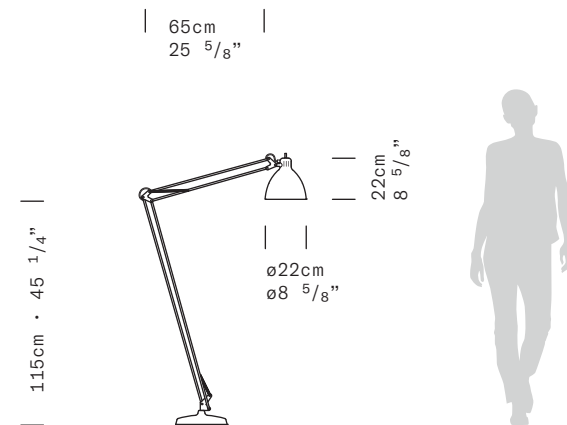

GRIP MOUNT Wall/ceiling attachment in polished anodized aluminum:
grip mount 50: 50cm [19 5/8"]
grip mount 120: 120cm [47 1/4"]

AUTOPOLE Extendable floor-ceiling tension column in anodized aluminum

GRIP MOUNT
L50CM [19 5/8"]

85cm
33 1/2"
ø27.5cm
ø10 7/8"

TYPE	Floor lamp
ENVIRONMENT	Indoor
MATERIALS	Steel, aluminum diffuser and base
FINISHES	Available in the following colors: white, black, amaranth red, mica blue, sablé grey and rust brown. 
DIMENSIONS	Diffuser: ø22cm h22cm [ø8 5/8" h8 5/8"] Base: ø27.5cm [ø10 7/8"] Structure: maximum height 185cm [72 7/8"] maximum outreach 135cm [53 1/8"] Cable length: 220cm (86 5/8")
LIGHT SOURCE	LED 1 x 13W 1600lm 3000K or 1490lm 2700K CRI≥90 (user replaceable) E27 1 x 10W Retrofit LED
LIGHT SOURCE FOR US AND CANADA	LED 1 x 13W 1600lm 3000K or 1490lm 2700K CRI≥90 (user replaceable)
CONTROL	LED: touch dimmer (on diffuser) E27: on-off (on diffuser)
ACCESSORIES	-
MARKING	  IP20 DRY LOCATION