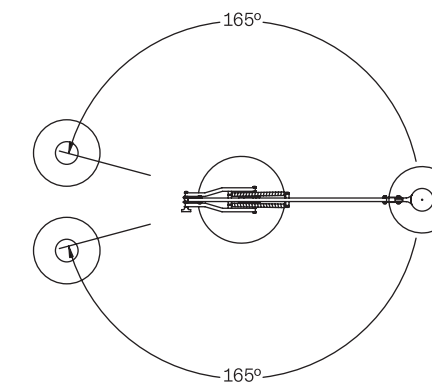

TYPE	Floor Lamp
ENVIRONMENT	Outdoor
MATERIALS	Aluminum, steel base
FINISHES	Matte structure and diffuser in the following colors: white, black, amaranth red, mica blue, sablé grey and rust brown.
DIMENSIONS	Diffuser: ø41cm h43cm [ø16 1/8" h16 7/8"] Base: ø54cm [ø21 1/4"] Structure: maximum height 315cm [124"] maximum outreach 295cm [115 3/4"] Cable length: 300cm (118 1/8")
LIGHT SOURCE	LED 1 x 45W 6691lm 3000K or 64331m 2700K CRI≥90 (user replaceable) MacAdam 3-step
LIGHT SOURCE FOR US AND CANADA	LED 1 x 37W 56231m 3000K or 54051m 2700K CRI≥90 (user replaceable) MacAdam 3-step
CONTROL	Wireless CASAMBI® Smart Lighting Control
ON REQUEST	Custom colors
MARKING	DAMP LOCATION WET LOCATION