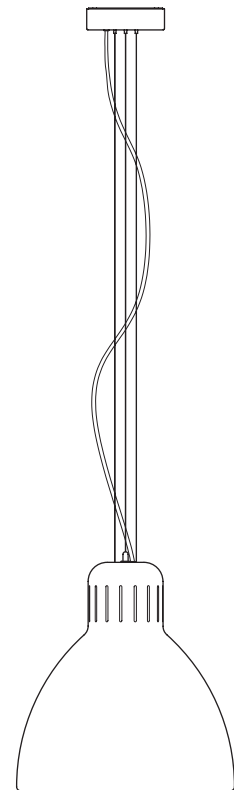

TYPE Pendant

ENVIRONMENT Indoor

MATERIALS Aluminum

FINISHES Matte canopy and diffuser in the following colors: white, black, amaranth red, mica blue, sablé grey and rust brown.

DIMENSIONS Diffuser: $\varnothing 56\text{cm}$ h59cm [$\varnothing 22''$ h23 1/4"]
Canopy: $\varnothing 20\text{cm}$ h5.6cm [$\varnothing 7\ 7/8''$ h2 1/4"]
Cable length: 300cm [118 1/8"]

LIGHT SOURCE LED 1 x 45W 66911m 3000K or 64331m
2700K CRI $\geq$ 90 (user replaceable)
MacAdam 3-step

LIGHT SOURCE FOR US AND CANADA LED 1 x 37W 56231m 3000K or 54051m
2700K CRI $\geq$ 90 (user replaceable)
MacAdam 3-step

CONTROL Push-dim; 0/1-10V; DALI
Push-dim; 0/1-10V (USA AND CANADA)

MARKING DRY LOCATION