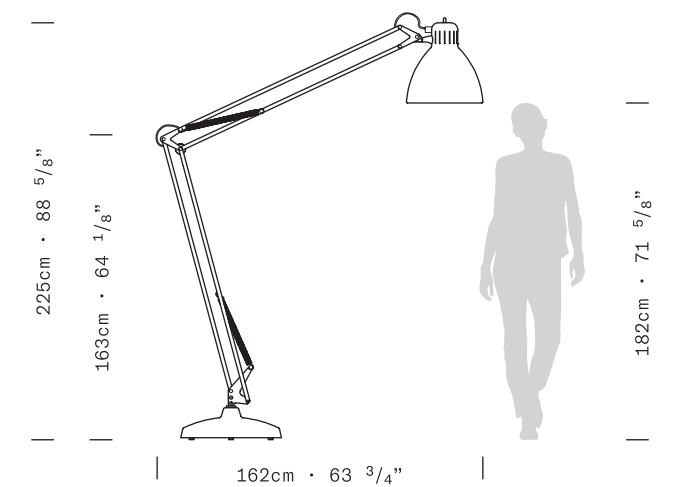

La novità della famiglia JJ. Lampada da terra realizzata in alluminio laccato opaco con base in acciaio coordinata in tinta. Disponibile in sei differenti varianti colore: bianco, nero, rosso amaranto, blu mica, grigio sablé e marrone ruggine. L'interno laccato del diffusore è di colore bianco. Vernice per esterni, massima protezione dai raggi UV utilizzata su entrambe le versioni indoor ed outdoor. Colori custom disponibili su richiesta. Sorgente luminosa LED dimmerabile (LED sostituibile dall'utente). Versione dimmer su cavo (push-dim) o con tecnologia wireless CASAMBI® Smart Lighting Control.

TYPE Floor Lamp

ENVIRONMENT Indoor

MATERIALS Aluminum, steel base

FINISHES Matte structure and diffuser in the following colors: white, black, amaranth red, mica blue, sablé grey and rust brown.

DIMENSIONS Diffuser: ø41cm h43cm [ø16 1/8" h16 7/8"]
Base: ø54cm [ø21 1/4"]
Structure: maximum height 315cm [124"]
maximum outreach 295cm [115 3/4"]
Cable length: 350cm (137 3/4")

LIGHT SOURCE LED 1 x 45W 6691lm 3000K or 64331m
2700K CRI≥90 (user replaceable)
MacAdam 3-step

LIGHT SOURCE FOR US AND CANADA LED 1 x 37W 5623lm 3000K or 54051m
2700K CRI≥90 (user replaceable)
MacAdam 3-step

CONTROL Dimmer on cord (push-dim) or
Wireless CASAMBI® Smart Lighting Control

ON REQUEST Custom colors

MARKING DRY LOCATION