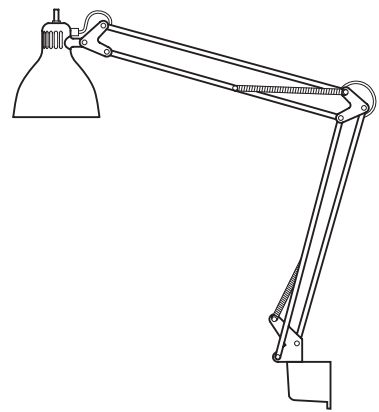

JJ MID

JJ SMALL

On the left: JJ GREAT - Outdoor floor lamp in rust brown

JJ GREAT - Floor Lamp

Large scale, matte lacquered, aluminum floor lamp. Orientable arms and diffuser. Available in white, black, amaranth red, mica blue, sablé grey and rust brown with matching steel base. Interior of the diffuser in white lacquer. Custom colors available upon request. Dimmable LED light source (user replaceable). Indoor version: dimmer on cord (push-dim) or with wireless CASAMBI® Smart Lighting Control. Outdoor version: wireless CASAMBI® Smart Lighting Control.