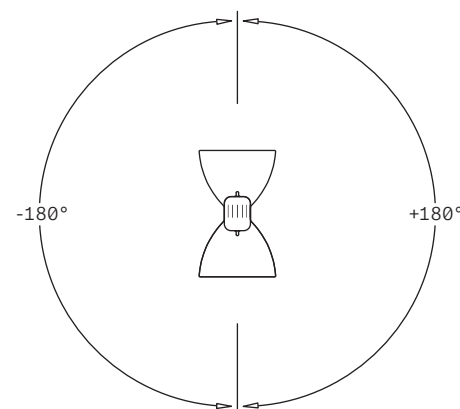

TYPE Grip lamp

ENVIRONMENT Indoor

MATERIALS Aluminum

FINISHES Matte structure and diffuser in the following colors: white, black, amaranth red, mica blue, sablé grey and rust brown.

DIMENSIONS Diffuser: $\varnothing 41\text{cm}$ h43cm [$\varnothing 16 \frac{1}{8}"$ h16 $\frac{7}{8}"$]
Cable length: 500cm [$196 \frac{7}{8}"$] + 150cm [59"] push dimmer

LIGHT SOURCE LED 1 x 45W 66911m 3000K or 64331m
2700K CRI ≥ 90 (user replaceable)
MacAdam 3-step

LIGHT SOURCE FOR US AND CANADA 1 x 37W 56231m 3000K or 54051m
2700K CRI ≥ 90 (user replaceable)
MacAdam 3-step

CONTROL Dimmer on cord (push-dim)

SUPER CLAMP Clamp width (round tube): minimum $\varnothing 1.3\text{cm}$ [$\varnothing 2 \frac{1}{8}"$], maximum $\varnothing 5.5\text{cm}$ [$\varnothing 2 \frac{1}{2}"$]
(can also be used on flat surfaces)

MARKING DRY LOCATION