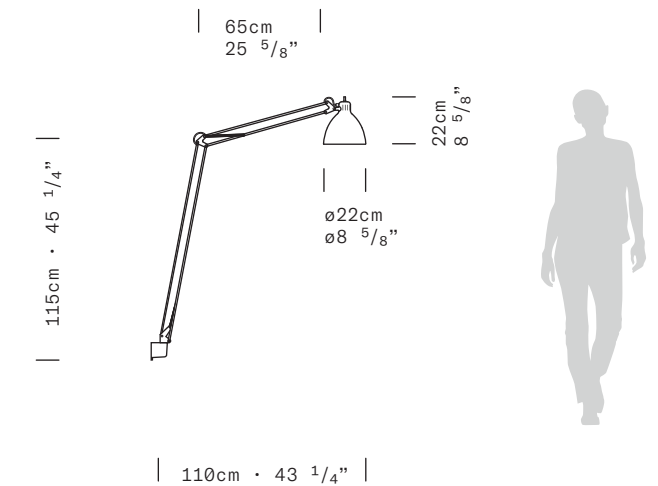

110cm · 43 1/4"

TYPE	Wall lamp
ENVIRONMENT	Indoor
MATERIALS	Steel, aluminum diffuser
FINISHES	Available in the following colors: white, black, amaranth red, mica blue, sablé grey and rust brown.
DIMENSIONS	Diffuser: ø22cm h22cm [ø8 5/8" h8 5/8"] Structure: maximum height 185cm [72 7/8"] maximum outreach 195cm [76 3/4"] Cable length: 220cm (86 5/8")
LIGHT SOURCE	LED 1 x 13W 1600lm 3000K or 1490lm 2700K CRI≥90 (user replaceable) E27 1 x 10W Retrofit LED
LIGHT SOURCE FOR US AND CANADA	LED 1 x 13W 1600lm 3000K or 1490lm 2700K CRI≥90 (user replaceable)
CONTROL	LED: touch dimmer (on diffuser) E27: on-off (on diffuser)
WALL BRACKET FINISHES	Wall bracket B-Large: matte white, matte black
MARKING	IP20 DRY LOCATION

WALL BRACKET B-LARGE