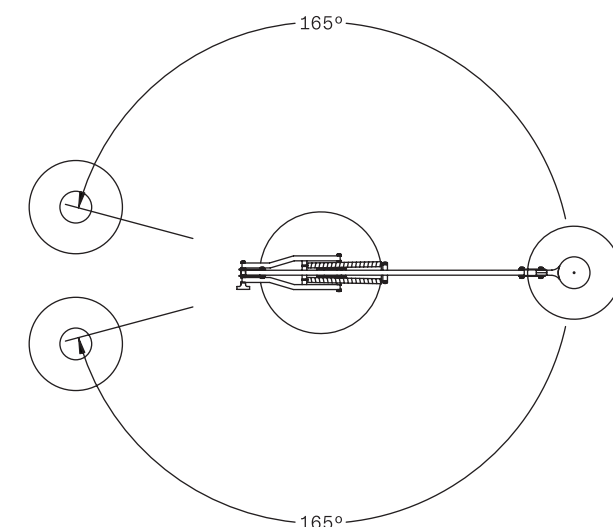

TYPE	Floor Lamp
ENVIRONMENT	Outdoor
MATERIALS	Aluminum, steel base
FINISHES	Matte structure and diffuser in the following colors: white, black, amaranth red, mica blue, sablé grey and rust brown.
DIMENSIONS	Diffuser: ø56cm h59cm [ø22" h23 1/4"] Base: ø74cm [ø29 1/8"] Structure: maximum height 420cm [165 3/8"] maximum outreach 385cm [151 3/8"] Cable length: 300cm (118 1/8")
LIGHT SOURCE	LED 1 x 45W 6691lm 3000K or 64331m 2700K CRI≥90 (user replaceable) MacAdam 3-step
LIGHT SOURCE FOR US AND CANADA	LED 1 x 37W 56231m 3000K or 54051m 2700K CRI≥90 (user replaceable) MacAdam 3-step
CONTROL	Wireless CASAMBI® Smart Lighting Control
ON REQUEST	Custom colors
MARKING	DAMP LOCATION WET LOCATION