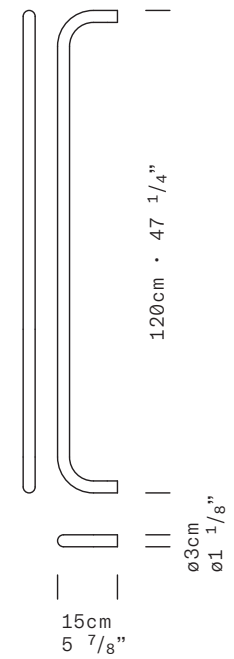

GRIP MOUNT
L120CM [47 1/4"]