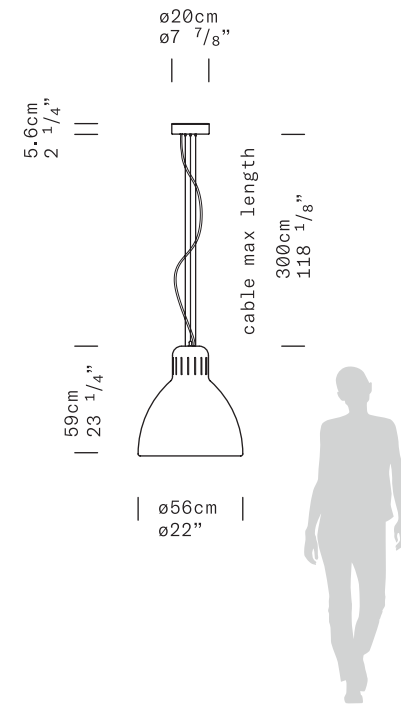

JJ GREAT - Pendant

LEUCOS Design Lab, 2005 - upgraded LED 2020

Large scale matte, lacquered, aluminum pendant. Available in white, black, amaranth red, mica blue, sablé grey and rust brown with matching canopy, with outdoor grade finish for maximum UV protection. Interior of the diffuser in white lacquer. Dimmable LED light source (user replaceable).

Lampada a sospensione di grandi dimensioni realizzata in alluminio laccato opaco. Disponibile nei colori: bianco, nero, rosso amaranto, blu mica, grigio sablé e marrone ruggine con rosone coordinato in tinta. Vernice per esterni, massima protezione dai raggi UV. L'interno laccato del diffusore è di colore bianco. Sorgente luminosa LED dimmerabile (LED sostituibile dall'utente).