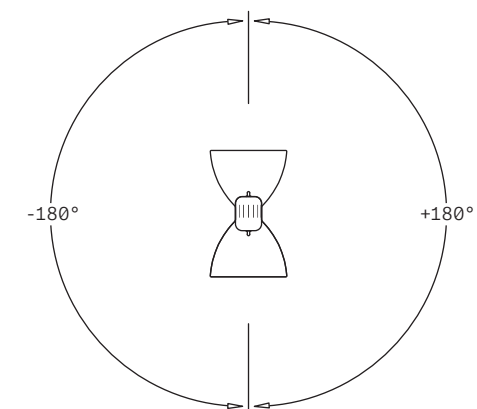

TYPE Grip lamp

ENVIRONMENT Outdoor

MATERIALS Aluminum

FINISHES Matte structure and diffuser in the following colors: white, black, amaranth red, mica blue, sablé grey and rust brown.

DIMENSIONS Diffuser: $\varnothing 41\text{cm}$ h43cm [$\varnothing 16 \frac{1}{8}"$ h16 $\frac{7}{8}"$]
Cable length: 500cm [$196 \frac{7}{8}"$]

LIGHT SOURCE LED 1 x 45W 66911m 3000K or 64331m
2700K CRI ≥ 90 (user replaceable)
MacAdam 3-step

LIGHT SOURCE FOR US AND CANADA 1 x 37W 56231m 3000K or 54051m
2700K CRI ≥ 90 (user replaceable)
MacAdam 3-step

CONTROL Wireless CASAMBI® Smart Light Control

SUPER CLAMP Clamp width (round tube): minimum $\varnothing 1.3\text{cm}$ [$\varnothing 2 \frac{1}{8}"$], maximum $\varnothing 5.5\text{cm}$ [$\varnothing 2 \frac{1}{2}"$]
(can also be used on flat surfaces)

MARKING DAMP LOCATION WET LOCATION