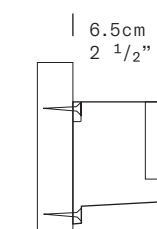

WALL BRACKET B-LARGE