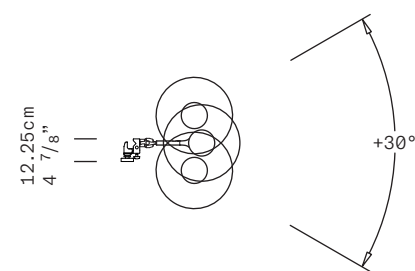

TYPE Grip lamp

ENVIRONMENT Indoor

MATERIALS Aluminum

FINISHES Matte structure and diffuser in the following colors: white, black, amaranth red, mica blue, sablé grey and rust brown.

DIMENSIONS Diffuser: $\varnothing 41\text{cm}$ h43cm [$\varnothing 16 \frac{1}{8}"$ h16 $\frac{7}{8}"$]
Cable length: 500cm [$196 \frac{7}{8}"$] + 150cm [59"] push dimmer

LIGHT SOURCE LED 1 x 45W 66911m 3000K or 64331m
2700K CRI ≥ 90 (user replaceable)
MacAdam 3-step

LIGHT SOURCE FOR US AND CANADA 1 x 37W 56231m 3000K or 54051m
2700K CRI ≥ 90 (user replaceable)
MacAdam 3-step

CONTROL Dimmer on cord (push-dim)

SUPER CLAMP Clamp width (round tube): minimum $\varnothing 1.3\text{cm}$ [$\varnothing 2 \frac{1}{8}"$], maximum $\varnothing 5.5\text{cm}$ [$\varnothing 2 \frac{1}{2}"$]
(can also be used on flat surfaces)

MARKING DRY LOCATION