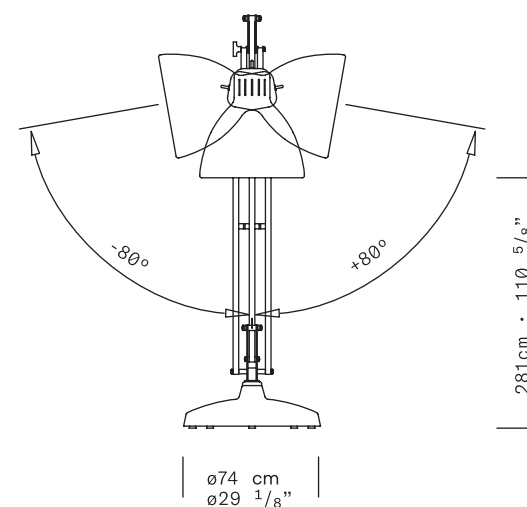

Lampada da terra di grandi dimensioni, realizzata in alluminio laccato opaco con base in acciaio coordinata in tinta. Disponibile in sei differenti varianti colore: bianco, nero, rosso amaranto, blu mica, grigio sablé e marrone ruggine. L'interno laccato del diffusore è di colore bianco. Vernice per esterni, massima protezione dai raggi UV utilizzata su entrambe le versioni indoor ed outdoor. Colori custom disponibili su richiesta. Sorgente luminosa LED dimmerabile (LED sostituibile dall'utente). Versione dimmer su cavo (push-dim) o con tecnologia wireless CASAMBI® Smart Lighting Control.

TYPE Floor Lamp

ENVIRONMENT Indoor

MATERIALS Aluminum, steel base

FINISHES Matte structure and diffuser in the following colors: white, black, amaranth red, mica blue, sablé grey and rust brown.

DIMENSIONS Diffuser: ø56cm h59cm [ø22" h23 1/4"]
Base: ø74cm [ø29 1/8"]
Structure: maximum height 420cm [165 3/8"]
maximum outreach 385cm [151 3/8"]
Cable length: 350cm (137 3/4")

LIGHT SOURCE LED 1 x 45W 6691lm 3000K or 64331m
2700K CRI≥90 (user replaceable)
MacAdam 3-step

LIGHT SOURCE FOR US AND CANADA LED 1 x 37W 5623lm 3000K or 54051m
2700K CRI≥90 (user replaceable)
MacAdam 3-step

CONTROL Dimmer on cord (push-dim) or
Wireless CASAMBI® Smart Lighting Control

ON REQUEST Custom colors

MARKING DRY LOCATION