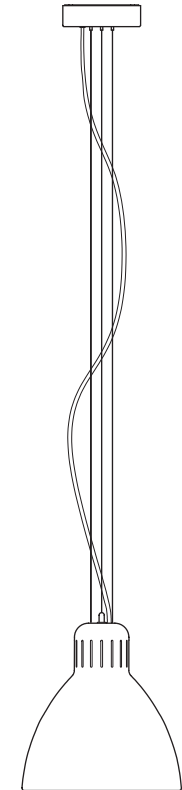

TYPE Pendant

ENVIRONMENT Indoor

MATERIALS Aluminum

FINISHES Matte canopy and diffuser in the following colors: white, black, amaranth red, mica blue, sablé grey and rust brown.

DIMENSIONS Diffuser: $\varnothing 41\text{cm}$ h43cm [$\varnothing 16\ 1/8''$ h16 7/8"]
Canopy: $\varnothing 20\text{cm}$ h5.6cm [$\varnothing 7\ 7/8''$ h2 1/4"]
Cable length: 300cm [118 1/8"]

LIGHT SOURCE LED 1 x 45W 66911m 3000K or 64331m
2700K CRI $\geq$ 90 (user replaceable)
MacAdam 3-step

LIGHT SOURCE FOR US AND CANADA LED 1 x 37W 56231m 3000K or 54051m
2700K CRI $\geq$ 90 (user replaceable)
MacAdam 3-step

CONTROL Push-dim; 0/1-10V; DALI
Push-dim; 0/1-10V (USA AND CANADA)

MARKING DRY LOCATION