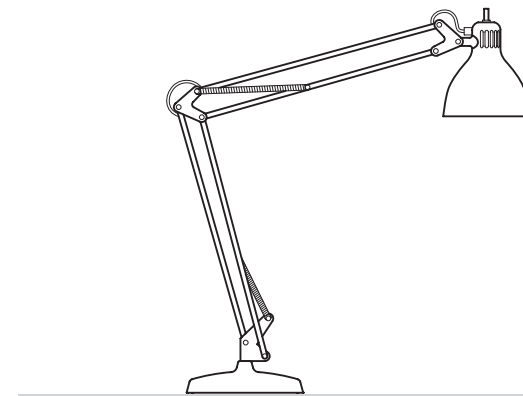

JJ MID

JJ SMALL

On the left: JJ GREAT - Outdoor floor lamp in rust brown

JJ GREAT - Floor Lamp

Large scale, matte lacquered, aluminum floor lamp. Orientable arms and diffuser. Available in white, black, amaranth red, mica blue, sablé grey and rust brown with matching steel base. Interior of the diffuser in white lacquer. Custom colors available upon request. Dimmable LED light source (user replaceable). Indoor version: dimmer on cord (push-dim) or with wireless CASAMBI® Smart Lighting Control. Outdoor version: wireless CASAMBI® Smart Lighting Control.