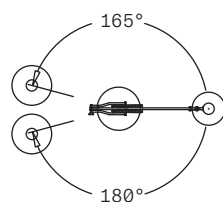

JJ SMALL

LEUCOS Design Lab, 1937 - upgraded LED 2021

Table and wall lamp in matte lacquered steel with aluminum diffuser. Orientable arms and diffuser. Available in six colors options with outdoor grade finish for maximum UV protection: white, black, amaranth red, mica blue, sablé grey and rust brown. Interior of the diffuser in white lacquer. Available in E27 (on-off) or dimmable integrated LED (user replaceable) with "touch-dimmer" on diffuser. Available with a base, table clamp, fixed support or wall support.

Lampada da tavolo e da parete, realizzata in acciaio con diffusore in alluminio e laccata opaco. Bracci e diffusore orientabili. Disponibile nei colori: bianco, nero, rosso amaranth, blu mica, grigio sablé e marrone ruggine. L'interno laccato del diffusore è di colore bianco. Vernice per esterni, massima protezione dai raggi UV. Disponibile in versione E27 (on-off) o sorgente LED dimmerabile con "touch-dimmer" sul diffusore (LED sostituibile dall'utente). Disponibile con base, morsetto da tavolo, supporto fisso ed attacco a parete.