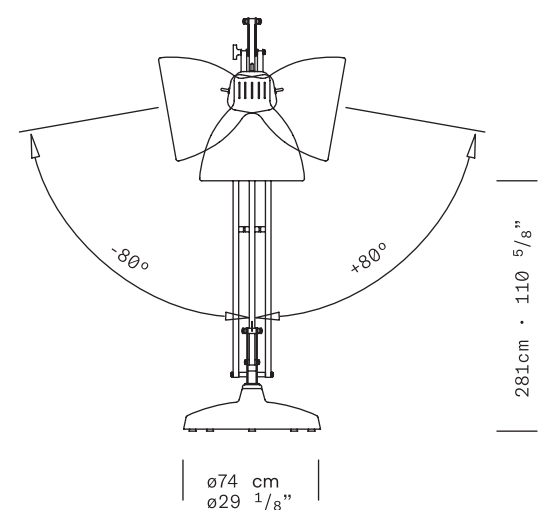

TYPE	Floor Lamp
ENVIRONMENT	Outdoor
MATERIALS	Aluminum, steel base
FINISHES	Matte structure and diffuser in the following colors: white, black, amaranth red, mica blue, sablé grey and rust brown.
DIMENSIONS	Diffuser: ø56cm h59cm [ø22" h23 1/4"] Base: ø74cm [ø29 1/8"] Structure: maximum height 420cm [165 3/8"] maximum outreach 385cm [151 3/8"] Cable length: 300cm (118 1/8")
LIGHT SOURCE	LED 1 x 45W 6691lm 3000K or 64331m 2700K CRI≥90 (user replaceable) MacAdam 3-step
LIGHT SOURCE FOR US AND CANADA	LED 1 x 37W 56231m 3000K or 54051m 2700K CRI≥90 (user replaceable) MacAdam 3-step
CONTROL	Wireless CASAMBI® Smart Lighting Control
ON REQUEST	Custom colors
MARKING	DAMP LOCATION WET LOCATION