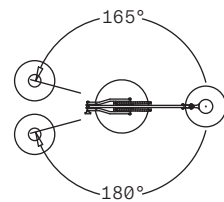

JJ MID - Floor lamp

LEUCOS Design Lab, 2013 - upgraded LED 2021

Floor lamp in matte lacquered steel with aluminum diffuser. Orientable arms and diffuser. Available in six colors options with outdoor grade finish for maximum UV protection: white, black, amaranth red, mica blue, sablé grey and rust brown. Interior of the diffuser in white lacquer. Available in E27 (on-off) or dimmable integrated LED (user replaceable) with "touch-dimmer" on diffuser.

Lampada da terra, realizzata in acciaio con diffusore in alluminio e laccata opaco, base coordinata in tinta. Bracci e diffusore orientabili. Disponibile nei colori: bianco, nero, rosso amaranto, blu mica, grigio sablé e marrone ruggine. L'interno laccato del diffusore è di colore bianco. Vernice per esterni, massima protezione dai raggi UV. Disponibile in versione E27 (on-off) o sorgente LED dimmerabile con "touch-dimmer" sul diffusore (LED sostituibile dall'utente).

85cm
33 1/2"
ø27.5cm
ø10 7/8"

TYPE	Floor lamp
ENVIRONMENT	Indoor
MATERIALS	Steel, aluminum diffuser and base
FINISHES	Available in the following colors: white, black, amaranth red, mica blue, sablé grey and rust brown.
DIMENSIONS	Diffuser: ø22cm h22cm [ø8 5/8" h8 5/8"] Base: ø27.5cm [ø10 7/8"] Structure: maximum height 185cm [72 7/8"] maximum outreach 135cm [53 1/8"] Cable length: 220cm (86 5/8")
LIGHT SOURCE	LED 1 x 13W 1600lm 3000K or 1490lm 2700K CRI≥90 (user replaceable) E27 1 x 10W Retrofit LED
LIGHT SOURCE FOR US AND CANADA	LED 1 x 13W 1600lm 3000K or 1490lm 2700K CRI≥90 (user replaceable)
CONTROL	LED: touch dimmer (on diffuser) E27: on-off (on diffuser)
ACCESSORIES	-
MARKING	IP20 DRY LOCATION

JJ MID - Wall lamp

LEUCOS Design Lab, 2021