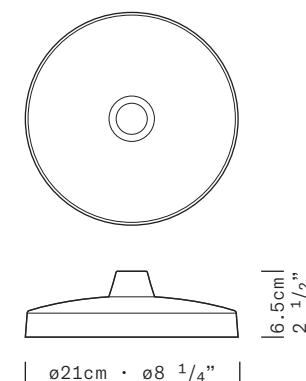

JJ SMALL

LEUCOS Design Lab, 1937 - upgraded LED 2021

Table and wall lamp in matte lacquered steel with aluminum diffuser. Orientable arms and diffuser. Available in six colors options with outdoor grade finish for maximum UV protection: white, black, amaranth red, mica blue, sablé grey and rust brown. Interior of the diffuser in white lacquer. Available in E27 (on-off) or dimmable integrated LED (user replaceable) with "touch-dimmer" on diffuser. Available with a base, table clamp, fixed support or wall support.

Lampada da tavolo e da parete, realizzata in acciaio con diffusore in alluminio e laccata opaco. Bracci e diffusore orientabili. Disponibile nei colori: bianco, nero, rosso amaranth, blu mica, grigio sablé e marrone ruggine. L'interno laccato del diffusore è di colore bianco. Vernice per esterni, massima protezione dai raggi UV. Disponibile in versione E27 (on-off) o sorgente LED dimmerabile con "touch-dimmer" sul diffusore (LED sostituibile dall'utente). Disponibile con base, morsetto da tavolo, supporto fisso ed attacco a parete.

TYPE	Table and Wall lamp
ENVIRONMENT	Indoor
MATERIALS	Steel, aluminum diffuser
FINISHES	Available in the following colors: white, black, amaranth red, mica blue, sablé grey and rust brown.
DIMENSIONS	Diffuser: $\phi 16\text{cm}$ h18cm [$\phi 6 \frac{1}{4}''$ h7 $\frac{1}{8}''$] Structure: minimum height 50cm [$16 \frac{5}{8}''$] maximum outreach 115cm [$45 \frac{1}{4}''$] Cable length: 200cm ($78 \frac{3}{4}''$)
LIGHT SOURCE	LED 1 x 13W 1600lm 3000K CRI$\geq$90 (user replaceable) E27 1 x 10W Retrofit LED
LIGHT SOURCE FOR US AND CANADA	LED 1 x 13W 1600lm 3000K CRI$\geq$90 (user replaceable)
CONTROL	LED: touch dimmer (on diffuser) E27: on-off (on diffuser)
MARKING	DRY LOCATION

JJ SMALL - Accessories