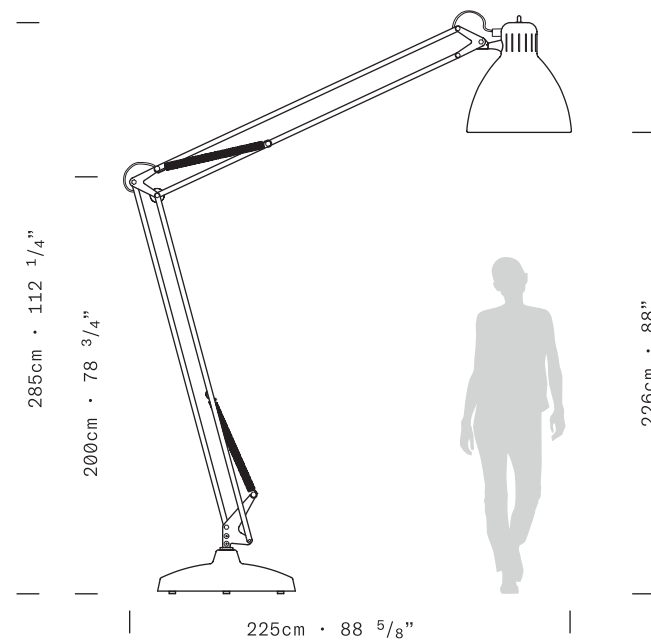

Lampada da terra di grandi dimensioni, realizzata in alluminio laccato opaco con base in acciaio coordinata in tinta. Disponibile in sei differenti varianti colore: bianco, nero, rosso amaranto, blu mica, grigio sablé e marrone ruggine. L'interno laccato del diffusore è di colore bianco. Vernice per esterni, massima protezione dai raggi UV utilizzata su entrambe le versioni indoor ed outdoor. Colori custom disponibili su richiesta. Sorgente luminosa LED dimmerabile (LED sostituibile dall'utente). Versione dimmer su cavo (push-dim) o con tecnologia wireless CASAMBI® Smart Lighting Control.

TYPE Floor Lamp

ENVIRONMENT Indoor

MATERIALS Aluminum, steel base

FINISHES Matte structure and diffuser in the following colors: white, black, amaranth red, mica blue, sablé grey and rust brown.

DIMENSIONS Diffuser: ø56cm h59cm [ø22" h23 1/4"]
Base: ø74cm [ø29 1/8"]
Structure: maximum height 420cm [165 3/8"]
maximum outreach 385cm [151 3/8"]
Cable length: 350cm (137 3/4")

LIGHT SOURCE LED 1 x 45W 6691lm 3000K or 64331m
2700K CRI≥90 (user replaceable)
MacAdam 3-step

LIGHT SOURCE FOR US AND CANADA LED 1 x 37W 5623lm 3000K or 54051m
2700K CRI≥90 (user replaceable)
MacAdam 3-step

CONTROL Dimmer on cord (push-dim) or
Wireless CASAMBI® Smart Lighting Control

ON REQUEST Custom colors

MARKING DRY LOCATION