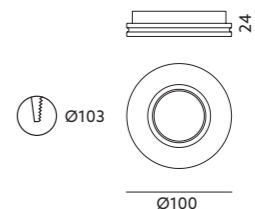

- biały gips
- 🔨 możliwość malowania farbami ściennymi

- built-in fitting – fixed,
- fitting is adjusted to A++ - E energy class lamps,
- light source excluded.

MATERIAL:

- gypsum, metal

COLOR:

- white gypsum
- 🔨 can be painted with mural paints