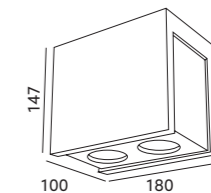

COLOR:

- white gypsum

- 🔧 możliwość malowania farbami ściennymi

- 🔧 can be painted with mural paints