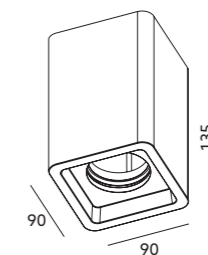

COLOR:

- white gypsum

- 🔨 możliwość malowania farbami ściennymi

- 🔨 can be painted with mural paints