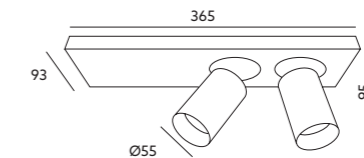

BERGEN 2x11W

- oprawa nasufitowa – ruchoma,
- kąt rozsyłu światła: 30 stopni,
- w skład oprawy wchodzi wbudowane lampy LED klasy A++ – A,
- nie można wymieniać lamp w oprawie.

MATERIAŁ:
• aluminium

KOLOR:
○ biały

- ceiling fixture – movable,
- beam angle: 30 degrees,
- fixture includes built-in, class A++ – A LED lamps,
- lamps are unchangeable.

MATERIAŁ:
• aluminium

COLOR:
○ white

1382 LM 230V- □ ⚡ ⏏ LED 3000K 30 000 ^h cosφ PF≥0,50 Ra ≥90 30 000 ⚡ CE