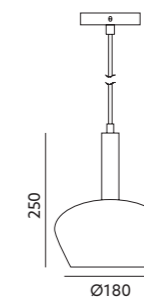

- fixture is adjusted to A++ - E energy class lamps,
- light source excluded.

MATERIAL:
• gypsum, metal

COLOR:

- white gypsum
- 🎨 can be painted with mural paints

Casa

LAMPA WISZĄCA / HANGING LAMP

TAMPERE 7W