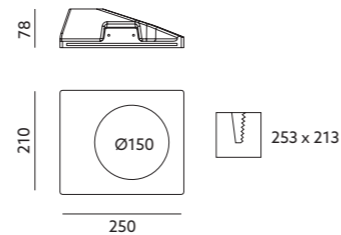

KOLOR:

- biały gips
- 🔨 możliwość malowania farbami ściennymi

- built-in fitting – fixed,
- fixture is adjusted to A++ - E energy class lamps,
- light source excluded.

MATERIAL:
• gypsum, metal

COLOR:

- white gypsum
- 🔨 can be painted with mural paints