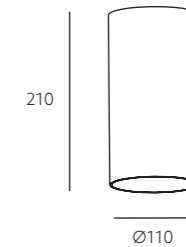

MATERIAŁ:
• aluminium

KOLOR:

- biały / srebrny
- biały / złoty

- ceiling fixture – fixed,
- fixture includes built-in,
class A++ – A LED lamps,
- lamps are unchangeable.

MATERIAL:
• aluminium

COLOR:

- white / silver
- white / gold