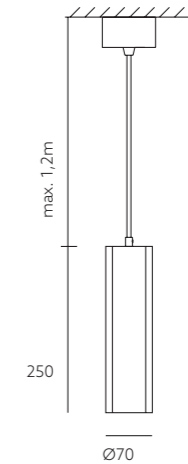

COLOR:

- ☐ white gypsum
- ☒ can be painted with mural paints