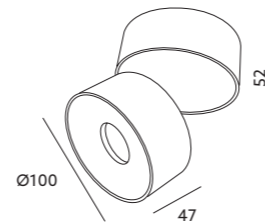

MATERIAŁ:
• aluminium

KOLOR:
○ biały

- built-in fitting – movable,
- beam angle: 60 degrees,
- fixture includes built-in, class A++ – A LED lamps,
- lamps are unchangeable.

MATERIAL:
• aluminium

COLOR:
○ white