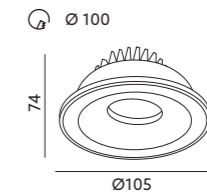

Koge

700 LM 230V~ □ ✚ 🏠 LED 3000K 30 000 h cosφ PF≥0,50 Ra ≥80 30 000 ⚠ CE