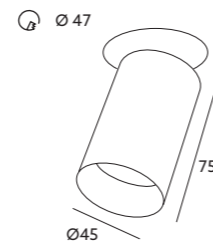

ALTA 11W

- oprawa do wbudowania – ruchoma,
- kąt rozsyłu światła: 30 stopni,
- w skład oprawy wchodzi wbudowane lampy LED klasy A++ – A,
- nie można wymieniać lamp w oprawie.

MATERIAŁ:
• aluminium

KOLOR:
○ biały

- built-in fitting – movable,
- beam angle: 30 degrees,
- fitting includes built-in, class A++ – A LED lamps,
- lamps are unchangeable.

MATERIAŁ:
• aluminium

COLOR:
○ white

691 LM 230V- □ ⚡ ⏏ LED 3000K 30 000 ^h cosφ PF≥0,50 Ra ≥90 30 000 ⚡ CE