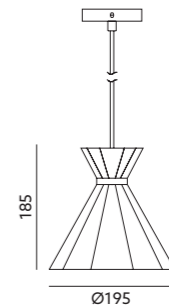

- fixture is adjusted to A++ - E energy class lamps,
- light source excluded.

MATERIAŁ:
• gips, metal

MATERIAL:
• gypsum, metal

KOLOR:

COLOR:

- biały gips
- 🎨 możliwość malowania farbami ściennymi

- white gypsum
- 🎨 can be painted with mural paints