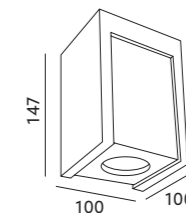

COLOR:

- grey