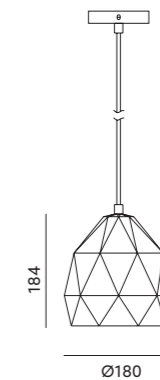

Sima

LAMPA WISZĄCA / HANGING LAMP

SIMA

- oprawa przystosowana do żarówek w klasach energetycznych A++ - E,
- oprawa nie zawiera źródła światła.

MATERIAŁ:
• cement, metal

1. **KOLOR:**
2. czarny cement
   - biały cement

- fixture is adjusted to A++ - E energy class lamps,
- light source excluded.

MATERIAL:
• cement, metal

1. **COLOR:**
2. black cement
   - white cement