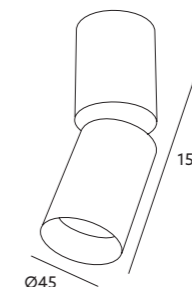

MATERIAŁ:
• aluminium

KOLOR:

○ biały

- ceiling fixture – movable,
- beam angle: 30 degrees,
- fixture includes built-in, class A++ - A LED lamps,
- lamps are unchangeable.

MATERIAL:
• aluminium

COLOR:

○ white