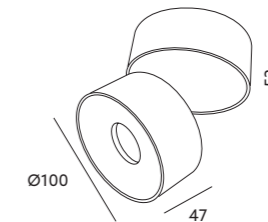

MATERIAŁ:
• aluminium

KOLOR:
○ biały

- built-in fitting – movable,
- beam angle: 38 degrees,
- fixture includes built-in, class A++ – A LED lamps,
- lamps are unchangeable.

MATERIAL:
• aluminium

COLOR:
○ white