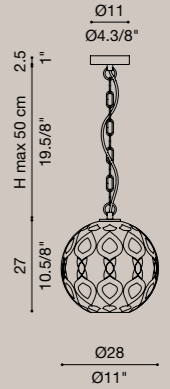

OMG S0 50

- OMGS050NSCR (a)
- OMGS0500SCR (b)
- OMGS050NSBC (c)
- OMGS0500SBC (d)