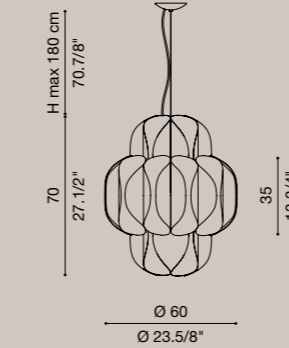

CONCERTO 35 S0 24L

- CONSO24BC (a)
- CONSO240 (b)
- CONSO240PA (c)
- CONSO24TRA (d)

24 x E14 SUITABLE FOR LED LAMPS
+ 1 x GX53 / double light emission