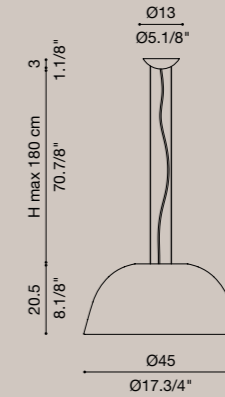

MJA S0 45

MJAS045NBC (black/white)
MJAS045TBC (dove/white)
MJAS045NO (black/gold)
MJAS045NFO (black/gold leaf)

1 x E27 SUITABLE FOR LED LAMPS

N.B. Ceiling canopy only white RAL 9010 / Rosone a soffitto solo bianco RAL 9010