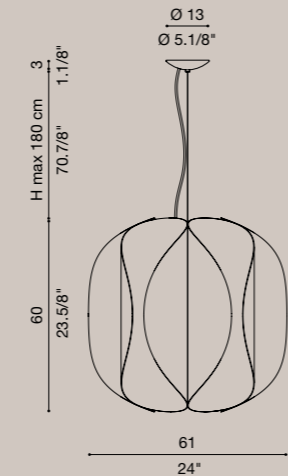

6 x E27 SUITABLE FOR LED LAMPS
+ 1 x GX53 / double light emission