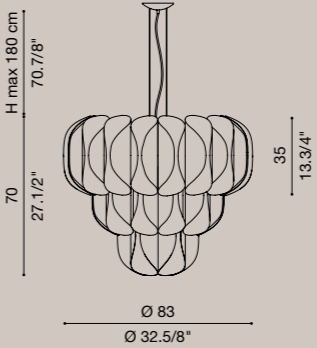

CONCERTO 35 S0 36L

- CONSO36BC (a)
- CONSO360 (b)
- CONSO360PA (c)
- CONSO36TRA (d)

36 x E14 SUITABLE FOR LED LAMPS
+ 1 x GX53 / double light emission