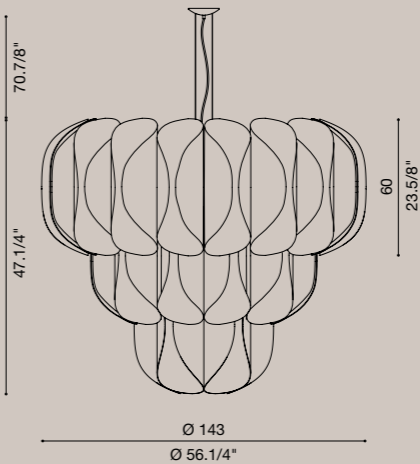

CONCERTO 60 S0 36L

- CONSO6036BC (a)
- CONSO60360 (b)
- CONSO60360PA (c)
- CONSO6036TRA (d)

36 x E27 SUITABLE FOR LED LAMPS
+ 1 x GX53 / double light emission