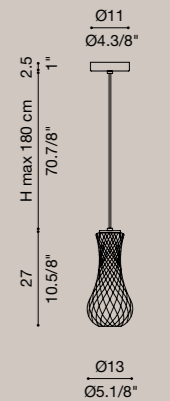

OMG S0 80

- OMGS080NSCR (a)
- OMGS0800SCR (b)
- OMGS080NSBC (c)
- OMGS0800SBC (d)
- OMGS080NSFO (e)
- OMGS0800SFO (f)

1 x E14 SUITABLE FOR LED LAMPS