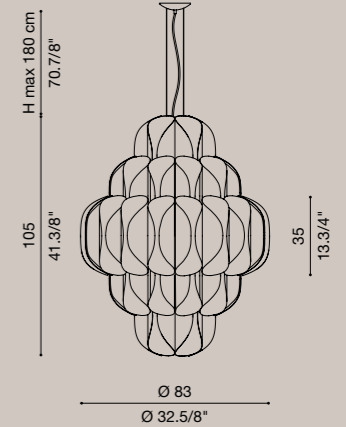

CONCERTO 35 S0 54L

- CONSO54BC (a)
- CONSO540 (b)
- CONSO540PA (c)
- CONSO54TRA (d)

54 x E14 SUITABLE FOR LED LAMPS
+ 1 x GX53 / double light emission