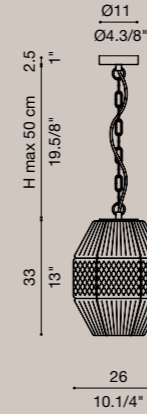

OMG S0 30

- OMGS030NSCR (a)
- OMGS0300SCR (b)
- OMGS030NSBC (c)
- OMGS0300SBC (d)