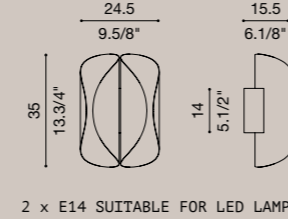

CONCERTO 35 AP2L

- CONAP2BC (a)
- CONAP20 (b)
- CONAP20PA (c)
- CONAP2TRA (d)

2 x E14 SUITABLE FOR LED LAMPS

CONCERTO 60 AP1L

- CONAP601BC (a)
- CONAP6010 (b)
- CONAP6010PA (c)
- CONAP601TRA (d)