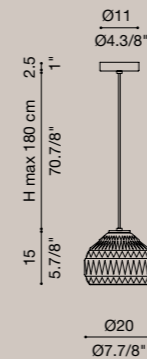

OMG S0 60

- OMGS060NSCR (a)
- OMGS0600SCR (b)
- OMGS060NSBC (c)
- OMGS0600SBC (d)