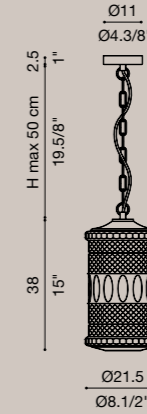

OMG S0 40

- OMGS040NSCR (a)
- OMGS0400SCR (b)
- OMGS040NSBC (c)
- OMGS0400SBC (d)