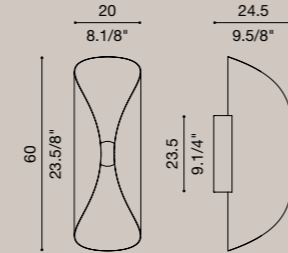

1 x E27 SUITABLE FOR LED LAMPS

CONCERTO 60 S0 6L

- CONSO60BC (a)
- CONSO600 (b)
- CONSO600PA (c)
- CONSO60TRA (d)