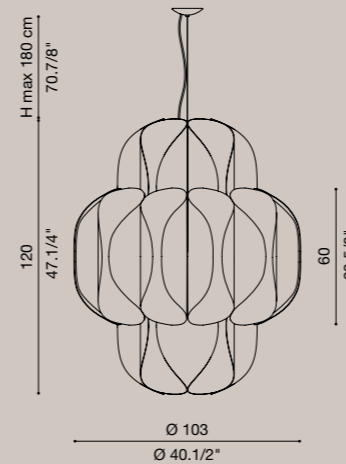

CONCERTO 60 S0 24L

- CONSO6024BC (a)
- CONSO60240 (b)
- CONSO60240PA (c)
- CONSO6024TRA (d)

24 x E27 SUITABLE FOR LED LAMPS
+ 1 x GX53 / double light emission